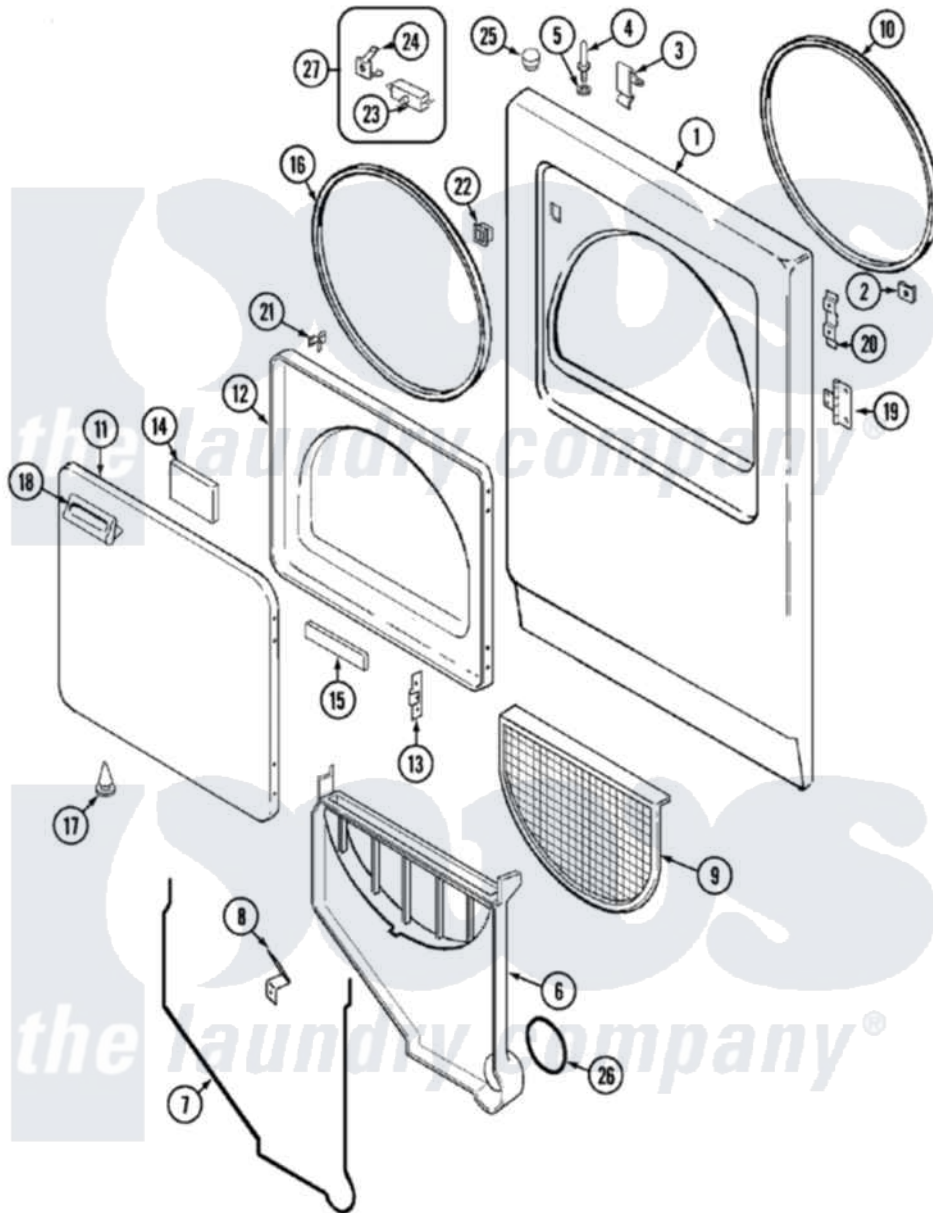

Magic Chef YE226LV 03 - DOOR

Magic Chef [Residential Magic Chef YE226LV Dryer Parts](#) Parts Diagram 03 - DOOR
 Click on the part number to view part

Item	Original Part Number	Replaced By	Status	Part Description
1	53-0726	31001771		Panel, Front
2	25-7820	489478		Screw, 8 X 1/2
"	25-7817		Not Available	CLIP, U-TYPE
3	25-7220			Clip, Cabinet Top
4	53-0643			Pin, Locator
5	25-0224	3400029		Nut, Adapter Plate
"	53-0200			Sleeve, Locator Pin
6	25-7810	415013-35		Screw
"	53-1299	12001324		Duct Kit, Collector
7	53-0204			Seal
8	53-0123			Clip
9	53-0918			Filter, Lint
10	53-0281	31001747		Seal Assembly
11	53-0154			Panel, Outer Door
"	25-7770	3196169		Screw, Element
12	53-0912		Not Available	PANEL, INNER DOOR (WHT)

13	53-0119		Clip, Hinge
14	53-1490		Door Pad
15	53-1491		Door Pad
16	53-0648	31001529	Seal, Door
17	25-7889		Plug Button
18	53-0927		Handle, Door
"	25-7810	415013-35	Screw
19	53-1492		Hinge, Dryer Door
"	25-7809		Screw, No.6-20 1/2 Flthd Torx
20	53-0121	Not Available	TWIN NUT
21	LA-1003		Door Catch Kit
"	53-2364	LA-1003	Door Catch Kit
22	53-0187	LA-1003	Door Catch Kit
23	53-0148		Switch, Door
24	63-5990	31001319	Clip, Switch
25	33-2653		Bumper, Cabinet
26	53-0203	12001324	Duct Kit, Collector
27	LA-1005		Switch Kit