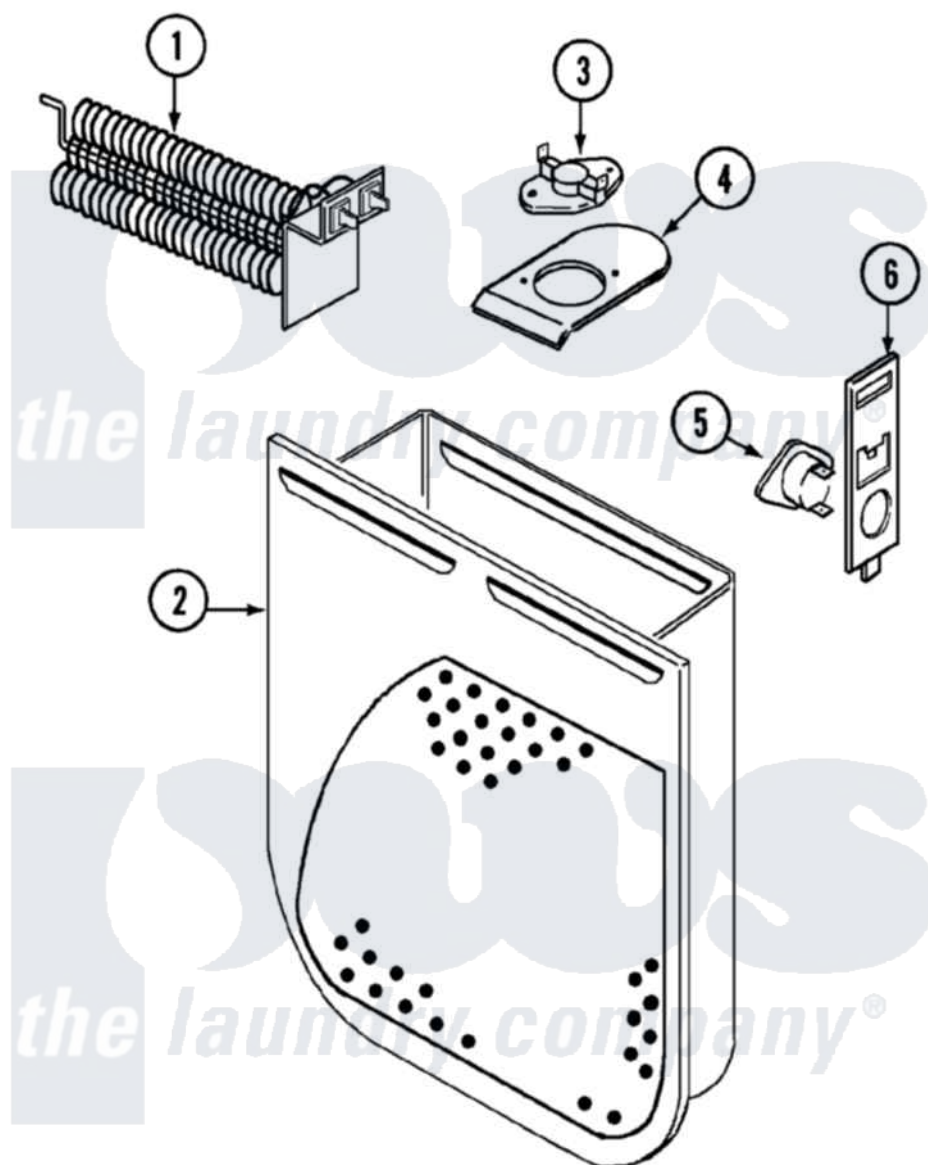

# Magic Chef YE226LV 04 - HEATER

Magic Chef [Residential Magic Chef YE226LV Dryer Parts](#) Parts Diagram 04 - HEATER  
 Click on the part number to view part

Item	Original Part Number	Replaced By	Status	Part Description
1	53-1641	<a href="#">LA-1044</a>		Element
"	<a href="#">25-7863</a>			Screw
2	<a href="#">53-1232</a>			Heater Housing Assembly
"	25-7819	<a href="#">M0217225</a>		Screw
3	<a href="#">53-0771</a>			Thermostat, Hi-Limit
"	25-3083	<a href="#">212951</a>		Screw, No.6-32 X 1/4 Inch
4	<a href="#">53-0285</a>			Bracket, Thermostat
"	25-7741	<a href="#">W10116760</a>		Screw
5	<a href="#">LA-1053</a>			Fuse Kit, Thermal
6	<a href="#">53-1181</a>			Bracket, Thermal Fuse