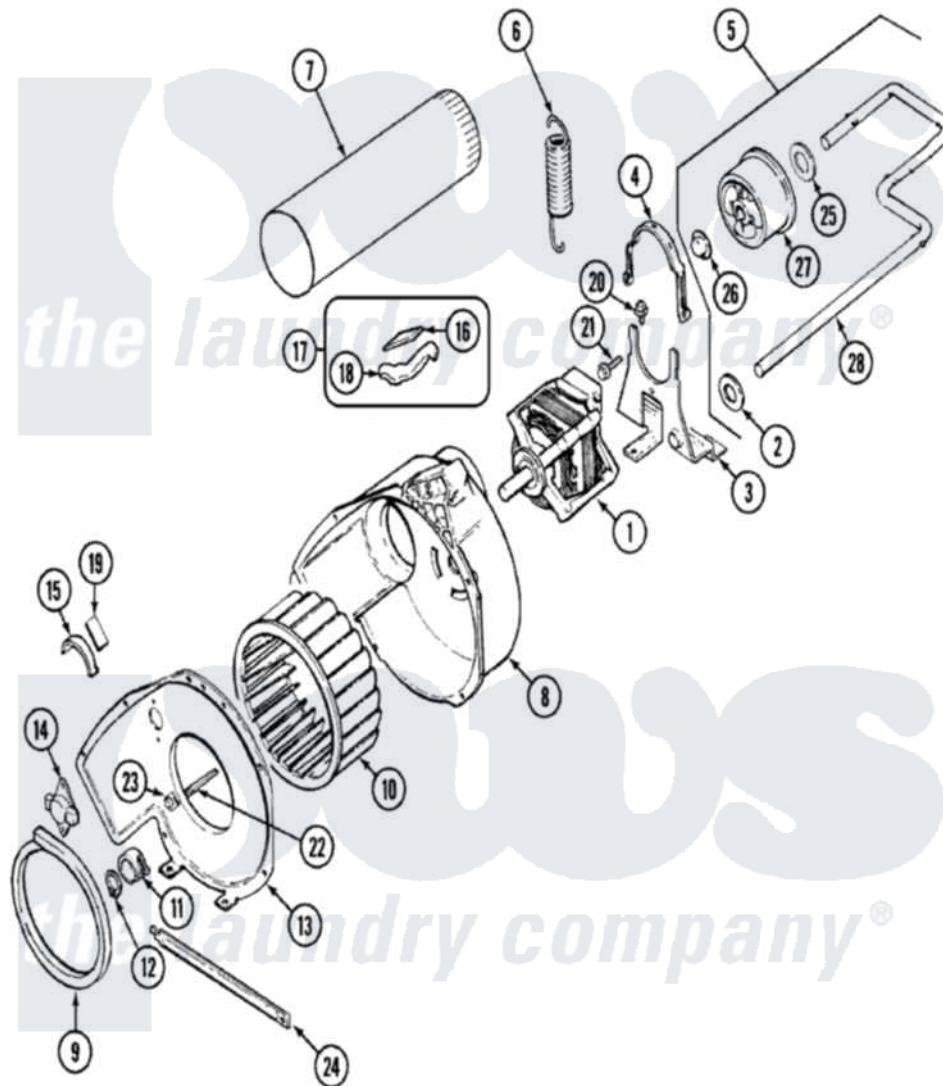

Magic Chef YE226LV 05 - MOTOR & DRIVE

Magic Chef [Residential Magic Chef YE226LV Dryer Parts](#) Parts Diagram 05 - MOTOR & DRIVE
 Click on the part number to view part

Item	Original Part Number	Replaced By	Status	Part Description
1	31001316	W10410996		Motor-Drve
"	53-0932	31001535		Pulley, Motor
"	31001015	W10410996		Motor-Drve
2	25-7815			Washer
3	53-1932	31001570		Bracket, Motor
"	25-7732	681414		Screw, 10AB X 1/2
4	53-0214	660658		Clamp, Motor Mounting 343481 685441
5	53-2287			Idler Assembly
6	53-2209	31001465		Spring, Idler
7	25-2134	W10116760		Screw
"	53-0134			Duct, Exhaust
8	53-1801			Housing, Blower
9	53-0203	12001324		Duct Kit, Collector
10	31001043			Wheel, Blower
"	31001317			Wheel, Blower
11	25-7823	312967		Clamp, Blower Housing

12	25-7855		Ring, Retaining
13	25-7435	33002917	Screw, No.10-16
"	53-1933	Not Available	COVER, BLOWER HOUSING
"	53-1934		Cover, Blower Housing
14	31001192		Thermostat, Control
"	25-2134	W10116760	Screw
"	53-1107		Thermostat, Control
"	53-0170	Not Available	THERMOSTAT, LO-LIMIT (120/110)
15	53-0185	31001470	Glide, Tumbler
16	53-0724	31001356	Pad, Glide
17	LA-1006		Glide Kit, Tumbler
18	53-0183	31001469	Glide, Tumbler
19	53-1684	31001356	Pad, Glide
20	25-7963	31001571	Screw, 10-24 x 0700 Hxwshrd Ty
21	25-7674		Screw
22	53-1026		Guide, Vane Inlet
23	25-3457		Screw, Sems
24	53-1625		Brace, Tumbler Support
25	25-7815		Washer
26	25-7957		Pushnut
27	53-1628	31001344	Pulley, Idler
28	53-2250	53-2287	Idler Assembly