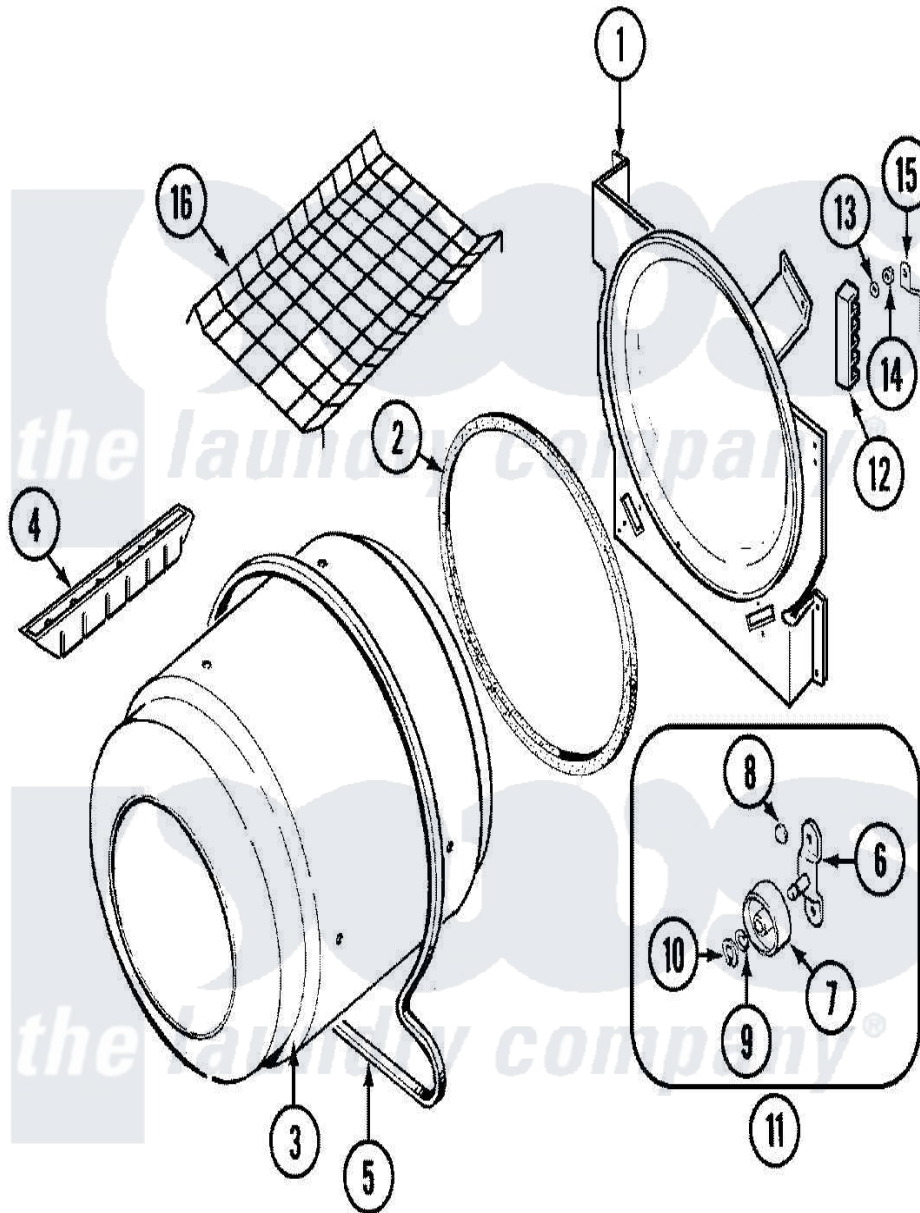

# Magic Chef YE226LV 06 - TUMBLER

Magic Chef [Residential Magic Chef YE226LV Dryer Parts](#) Parts Diagram 06 - TUMBLER  
 Click on the part number to view part

Item	Original Part Number	Replaced By	Status	Part Description
1	25-7733	<a href="#">681414</a>		Screw, 10AB X 1/2
"	<a href="#">LA-1054</a>			Dryer Bulkhead Kit
2	53-0282	<a href="#">31001637</a>		Seal Assembly, Cylinder Front
3	<a href="#">53-1250</a>			Cylinder
4	53-1249		Not Available	BAFFLE, WHITE
"	25-7759	<a href="#">3196164</a>		Screw
5	31531589	<a href="#">341241</a>		Belt
6	25-7101	<a href="#">3351614</a>		Screw, Gearcase Cover Mounting
"	<a href="#">53-0197</a>			Support Assembly-Cylinder Rear
7	53-0642	<a href="#">31001096</a>		Roller
8	<a href="#">25-7813</a>			Spacer
9	<a href="#">25-7814</a>			Washer
10	<a href="#">25-7854</a>			Ring, Retaining
11	<a href="#">LA-1008</a>			Rr Roller Kit
12	<a href="#">53-1518</a>			Block, Terminal

"	25-7952	<a href="#">3400074</a>	Screw
13	<a href="#">25-3122</a>		Washer, Flat
14	25-0027	<a href="#">112432</a>	Nut
"	25-7808	<a href="#">21001837</a>	Nut, Lock W/Nylon Insert
15	53-0965		Not Available STRAP, GROUND
16	53-0772	<a href="#">21001495</a>	Rack, Drying