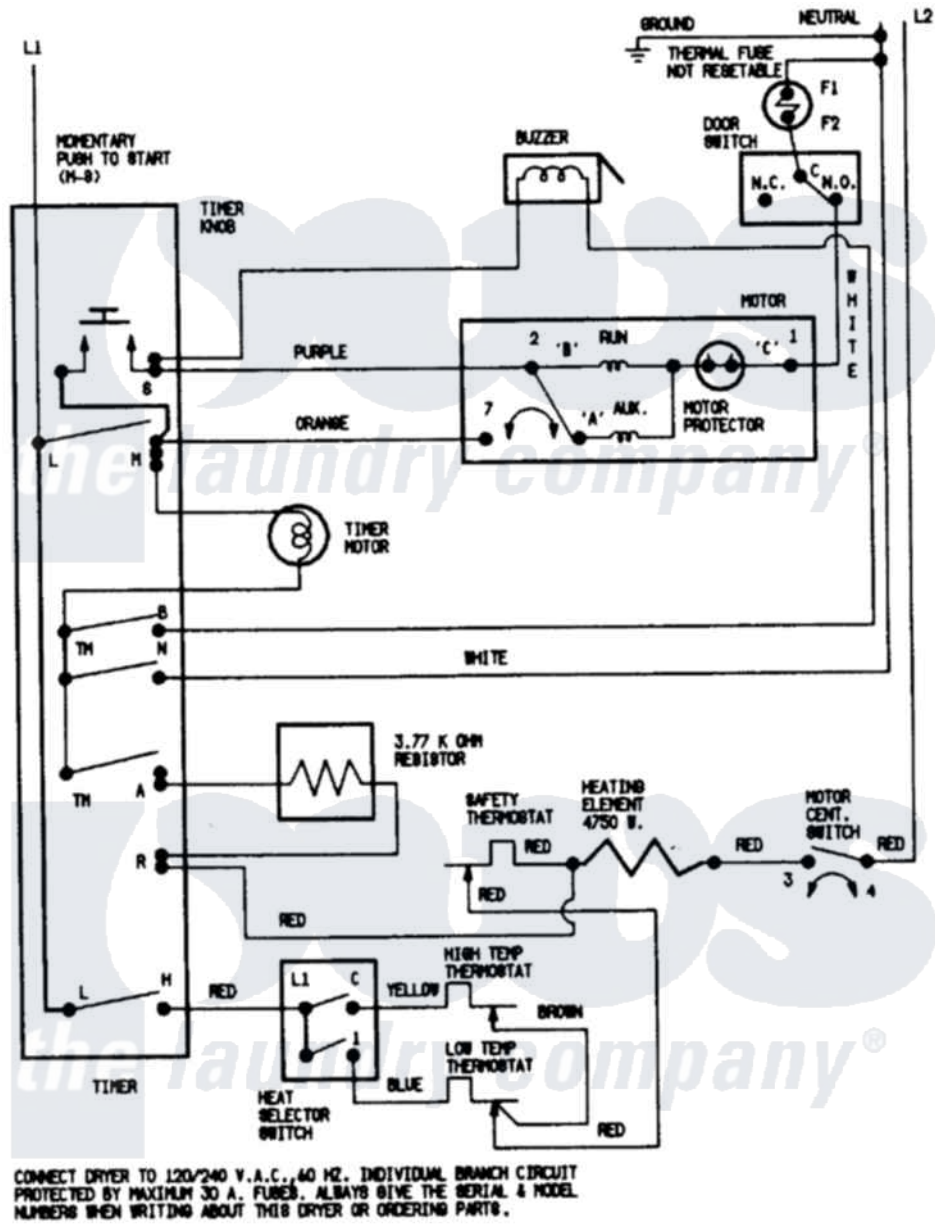

Magic Chef YE226LV 07 - WIRING INFORMATION

Magic Chef [Residential Magic Chef YE226LV Dryer Parts](#) Parts Diagram 07 - WIRING INFORMATION
 Click on the part number to view part

| Item | Original Part Number | Replaced By | Status | Part Description |
|------|----------------------|-------------|---------------|--------------------|
| NI | 15002524 | | Not Available | WIRING INFORMATION |
| " | 15001200 | | Not Available | WIRING INFORMATION |