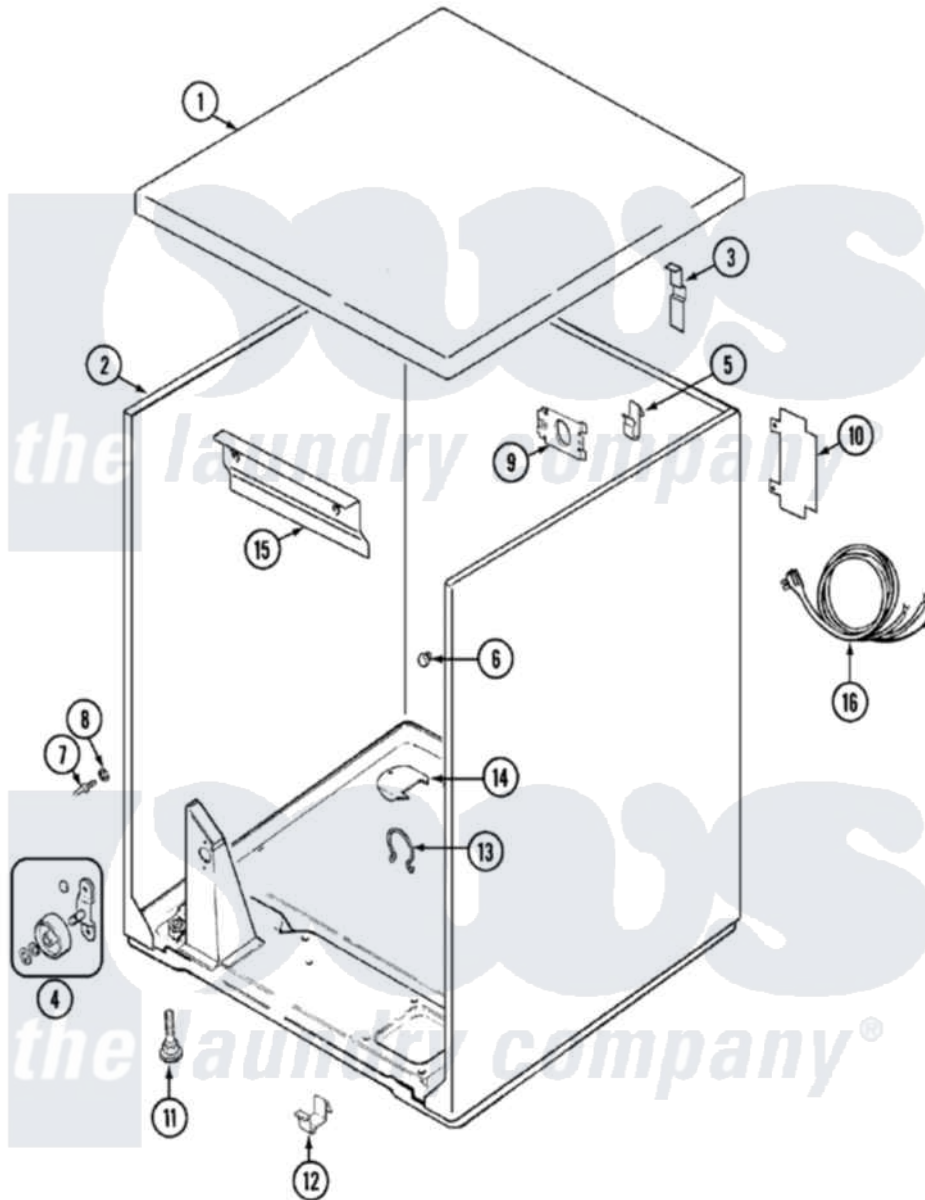

Magic Chef YE226LVC 01 - CABINET

Magic Chef [Residential Magic Chef YE226LVC Dryer Parts](#) Parts Diagram 01 - CABINET
 Click on the part number to view part

Item	Original Part Number	Replaced By	Status	Part Description
1	53-2435		Not Available	TOP, CABINET
2	53-2559	31001714		Cabinet And Base Assembly
3	25-3092	90767		Screw, 8A X 3/8 HeX Washer Head Tapping
"	63-5712			Hinge, Cabinet Top
"	33-0930			Pad, Top Hinge
4	LA-1007	12002126		Reinforcement Brace/Glide Kit
"	LA-1008			Rr Roller Kit
5	25-3034			Clip, Wiring
6	33-2653			Bumper, Cabinet
7	53-0643			Pin, Locator
8	53-0200			Sleeve, Locator Pin
"	25-0224	3400029		Nut, Adapter Plate
9	25-7828	489483		Screw 10-32 X 1/2
"	53-0135		Not Available	SUPPORT, POWER CORD
10	25-7857	90767		Screw, 8A X 3/8 HeX Washer Head Tapping

"	53-0284		Cover, Terminal
11	63-5519	Not Available	LEG, LEVELING
12	53-0120		Clip, Front Panel
13	25-7027	16515	Clip
14	25-7733	681414	Screw, 10AB X 1/2
"	53-1921		Shield, Wiring
15	25-3457		Screw, Sems
"	53-0133		Shield, Heat
16	31001019	Not Available	CORD, POWER
"	53-2513		Strain Relief