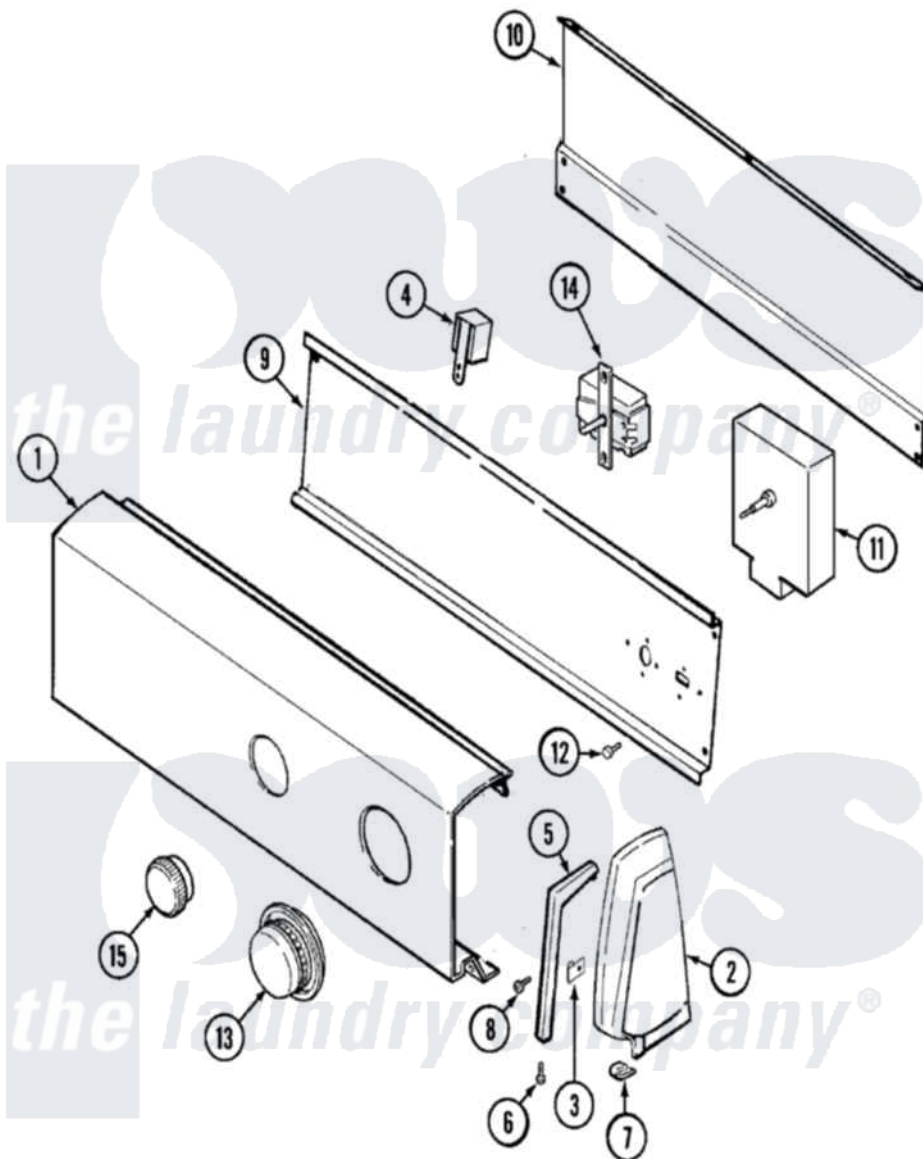

Magic Chef YE226LVC 02 - CONTROL PANEL

Magic Chef [Residential Magic Chef YE226LVC Dryer Parts](#) Parts Diagram 02 - CONTROL PANEL
 Click on the part number to view part

Item	Original Part Number	Replaced By	Status	Part Description
1	31001138		Not Available	PANEL, CONTROL
2	35-2669		Not Available	CAP, END (LT)(WHT)
"	35-2668	21001453		Cap- End
"	25-3092	90767		Screw, 8A X 3/8 HeX Washer Head Tapping
3	25-7702			Speedclip, End Cap To Control Panel
4	25-3092	90767		Screw, 8A X 3/8 HeX Washer Head Tapping
"	53-1639			Buzzer Assembly
5	31001054		Not Available	TRIM, ENDCAP (RT WHT)
"	31001055		Not Available	TRIM, ENDCAP (LT WHT)
6	25-7760			Screw
7	25-7851			Speedclip, End Cap To Top
8	25-7649	910187		Screw
9	31001128		Not Available	SHIELD, CONTROL
"	31001146	31001193		Pad, Shield

"	31001193		Pad, Shield
10	35-2688	21001460	Shield, Rear
11	63-6743	31001484	Resistor Assembly
"	53-1758		Timer
12	31001119	W10116760	Screw
13	53-2502		Knob And Skirt Assembly
14	31001236		Switch, Temperature
"	25-3092	90767	Screw, 8A X 3/8 HeX Washer Head Tapping
"	31001129		Switch, Temperature
15	35-3961	21001239	Knob, Selector
16	31001166	Not Available	MANUAL, USE & CARE