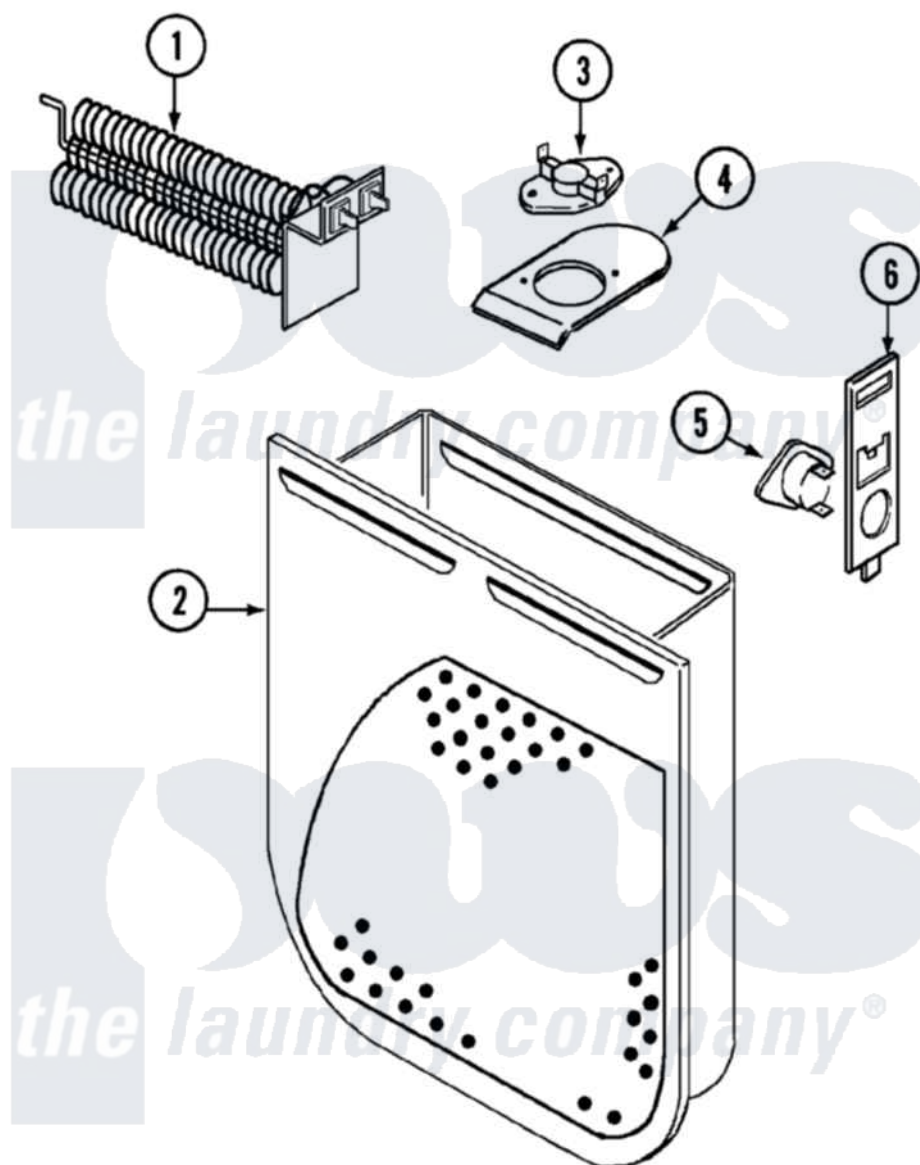

Magic Chef YE226LVC 04 - HEATER

Magic Chef [Residential Magic Chef YE226LVC Dryer Parts](#) Parts Diagram 04 - HEATER
 Click on the part number to view part

Item	Original Part Number	Replaced By	Status	Part Description
1	53-1641	LA-1044		Element
"	25-7863			Screw
2	53-1232			Heater Housing Assembly
"	25-7819	M0217225		Screw
3	53-0771			Thermostat, Hi-Limit
"	25-3083	212951		Screw, No.6-32 X 1/4 Inch
4	53-0285			Bracket, Thermostat
"	25-7741	W10116760		Screw
5	LA-1053			Fuse Kit, Thermal
6	53-1181			Bracket, Thermal Fuse