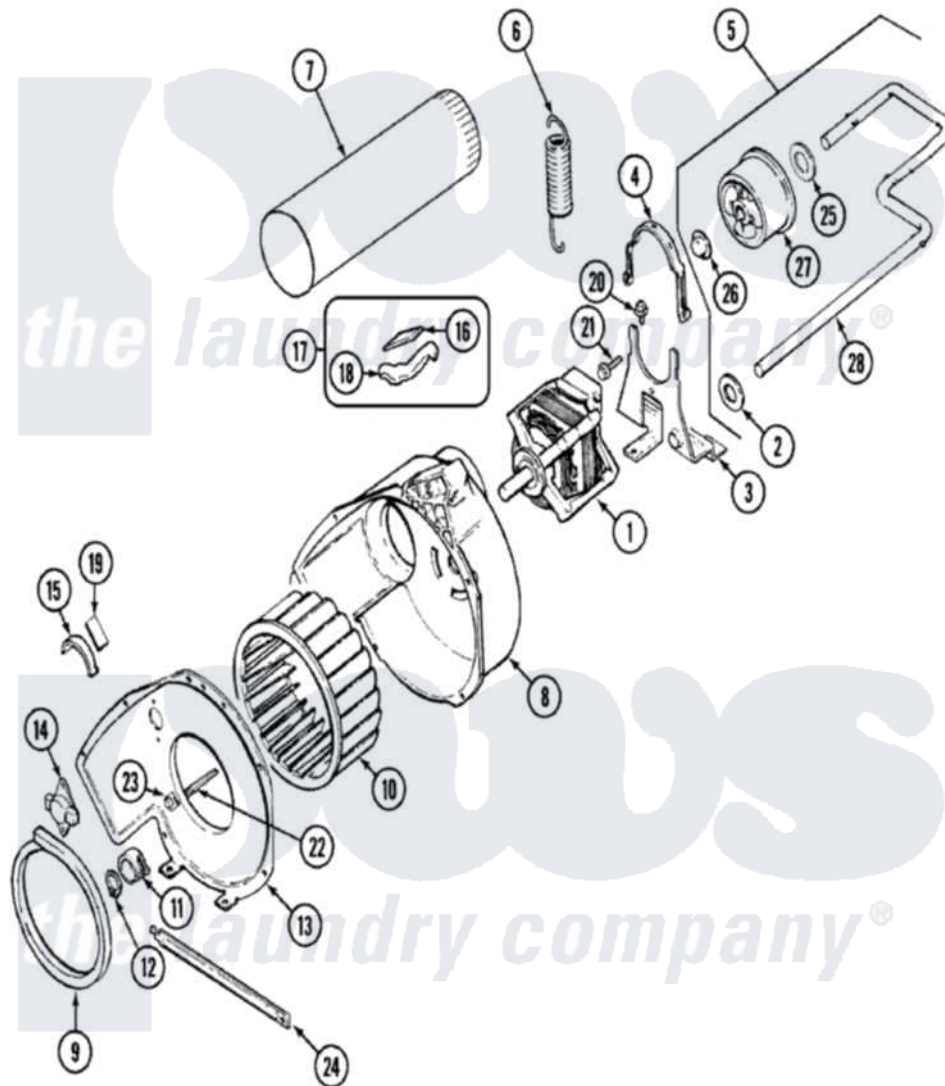

Magic Chef YE226LVC 05 - MOTOR & DRIVE

Magic Chef [Residential Magic Chef YE226LVC Dryer Parts](#) Parts Diagram 05 - MOTOR & DRIVE
 Click on the part number to view part

Item	Original Part Number	Replaced By	Status	Part Description
1	31001316	W10410996		Motor-Drve
"	53-0932	31001535		Pulley, Motor
"	31001015	W10410996		Motor-Drve
2	25-7815			Washer
3	53-1932	31001570		Bracket, Motor
"	25-7732	681414		Screw, 10AB X 1/2
4	53-0214	660658		Clamp, Motor Mounting 343481 685441
5	53-2287			Idler Assembly
6	53-2209	31001465		Spring, Idler
7	25-2134	W10116760		Screw
"	53-0134			Duct, Exhaust
8	53-1801			Housing, Blower
9	53-0203	12001324		Duct Kit, Collector
10	31001043			Wheel, Blower
"	31001317			Wheel, Blower
11	25-7823	312967		Clamp, Blower Housing

12	25-7855		Ring, Retaining
13	25-7435	33002917	Screw, No.10-16
"	53-1933	Not Available	COVER, BLOWER HOUSING
"	53-1934		Cover, Blower Housing
14	31001192		Thermostat, Control
"	25-2134	W10116760	Screw
"	53-1107		Thermostat, Control
"	53-0170	Not Available	THERMOSTAT, LO-LIMIT (120/110)
15	53-0185	31001470	Glide, Tumbler
16	53-0724	31001356	Pad, Glide
17	LA-1006		Glide Kit, Tumbler
18	53-0183	31001469	Glide, Tumbler
19	53-1684	31001356	Pad, Glide
20	25-7963	31001571	Screw, 10-24 x 0700 Hxwshrd Ty
21	25-7674		Screw
22	53-1026		Guide, Vane Inlet
23	25-3457		Screw, Sems
24	53-1625		Brace, Tumbler Support
25	25-7815		Washer
26	25-7957		Pushnut
27	53-1628	31001344	Pulley, Idler
28	53-2250	53-2287	Idler Assembly