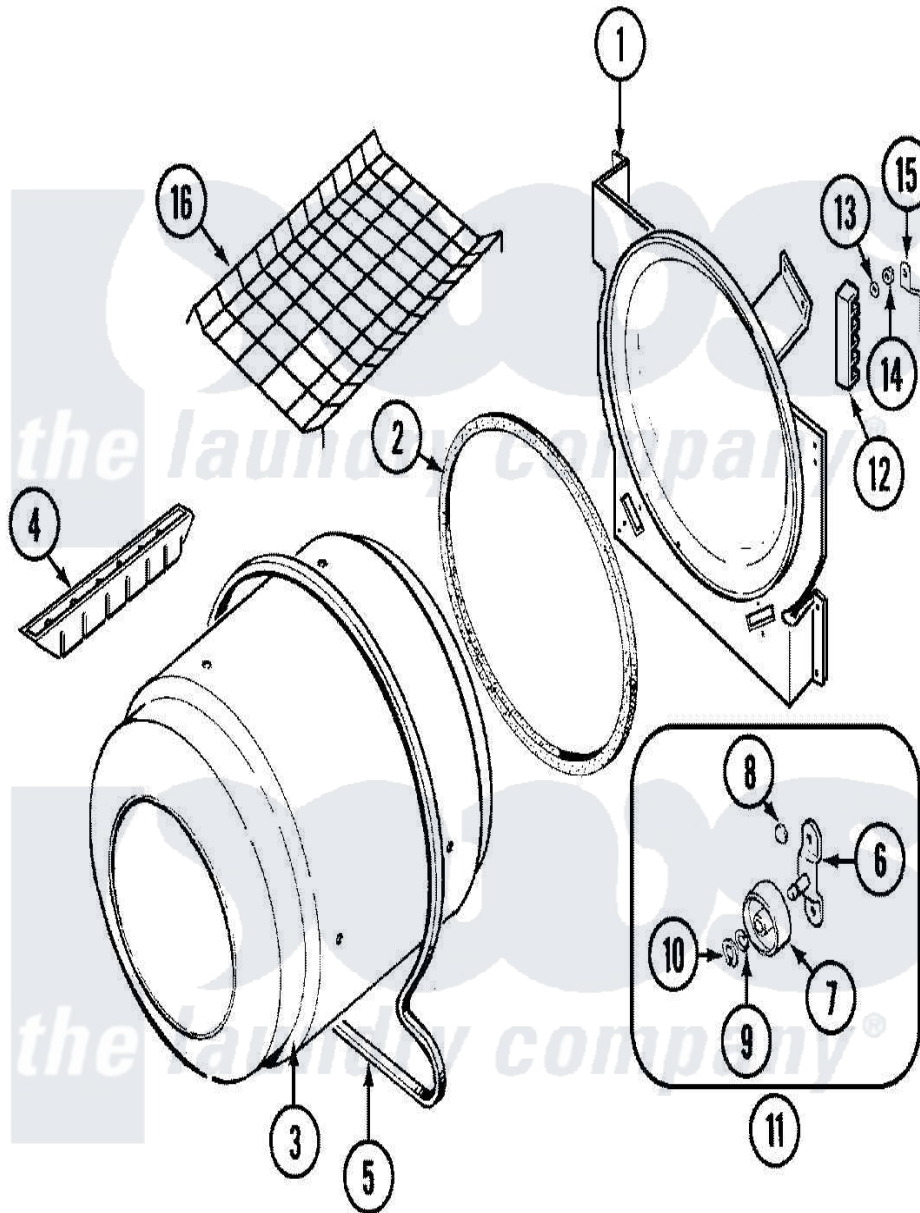

Magic Chef YE226LVC 06 - TUMBLER

Magic Chef [Residential Magic Chef YE226LVC Dryer Parts](#) Parts Diagram 06 - TUMBLER
 Click on the part number to view part

| Item | Original Part Number | Replaced By | Status | Part Description |
|------|-------------------------|--------------------------|---------------|--------------------------------|
| 1 | 25-7733 | 681414 | | Screw, 10AB X 1/2 |
| " | LA-1054 | | | Dryer Bulkhead Kit |
| 2 | 53-0282 | 31001637 | | Seal Assembly, Cylinder Front |
| 3 | 53-1250 | | | Cylinder |
| 4 | 53-1249 | | Not Available | BAFFLE, WHITE |
| " | 25-7759 | 3196164 | | Screw |
| 5 | 31531589 | 341241 | | Belt |
| 6 | 25-7101 | 3351614 | | Screw, Gearcase Cover Mounting |
| " | 53-0197 | | | Support Assembly-Cylinder Rear |
| 7 | 53-0642 | 31001096 | | Roller |
| 8 | 25-7813 | | | Spacer |
| 9 | 25-7814 | | | Washer |
| 10 | 25-7854 | | | Ring, Retaining |
| 11 | LA-1008 | | | Rr Roller Kit |
| 12 | 53-1518 | | | Block, Terminal |

| | | | |
|----|-------------------------|--------------------------|-----------------------------|
| " | 25-7952 | 3400074 | Screw |
| 13 | 25-3122 | | Washer, Flat |
| 14 | 25-0027 | 112432 | Nut |
| " | 25-7808 | 21001837 | Nut, Lock W/Nylon Insert |
| 15 | 53-0965 | | Not Available STRAP, GROUND |
| 16 | 53-0772 | 21001495 | Rack, Drying |