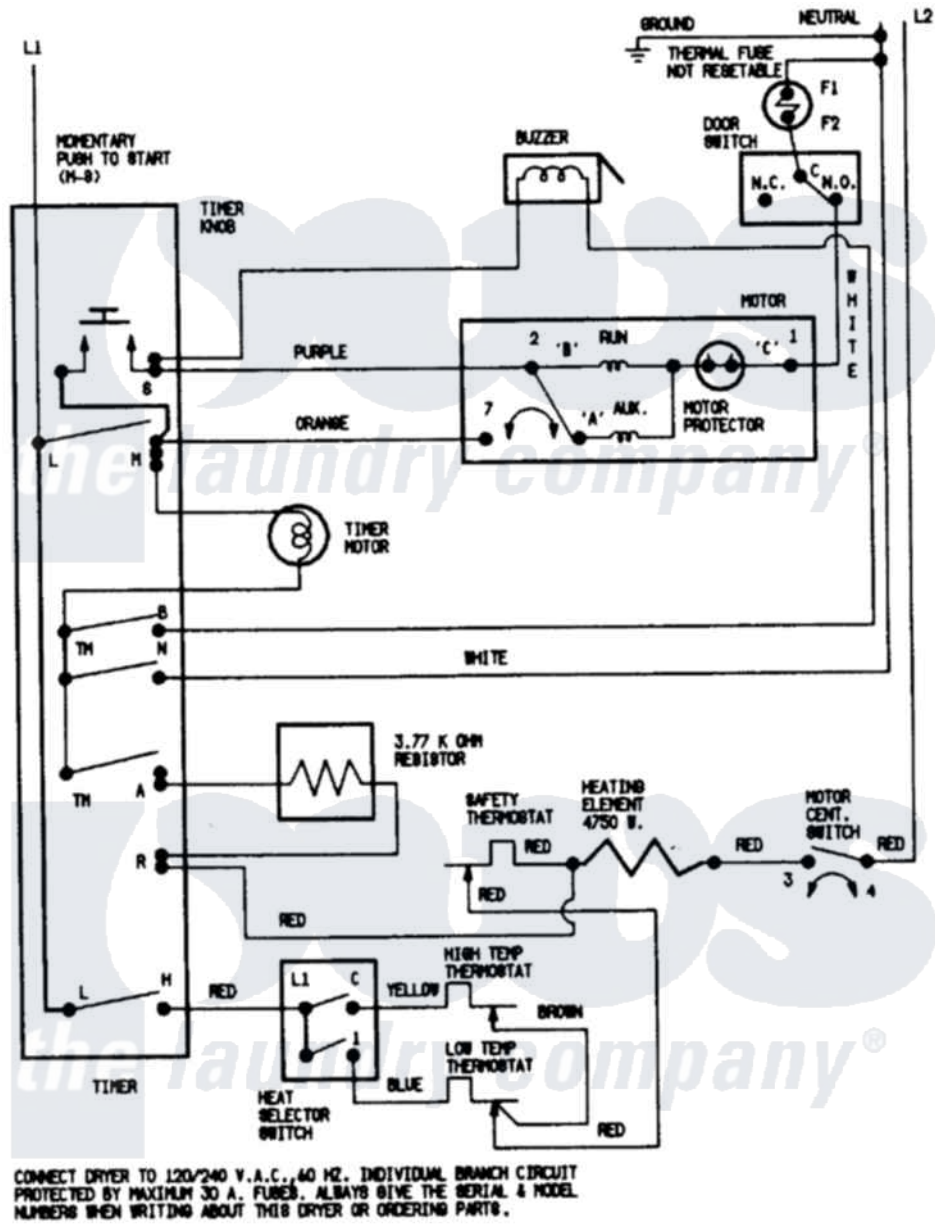

# Magic Chef YE226LVC 07 - WIRING INFORMATION

Magic Chef [Residential Magic Chef YE226LVC Dryer Parts](#) Parts Diagram 07 - WIRING INFORMATION  
 Click on the part number to view part

Item	Original Part Number	Replaced By	Status	Part Description
NI	15002554		Not Available	WIRING INFORMATION
"	15001200		Not Available	WIRING INFORMATION