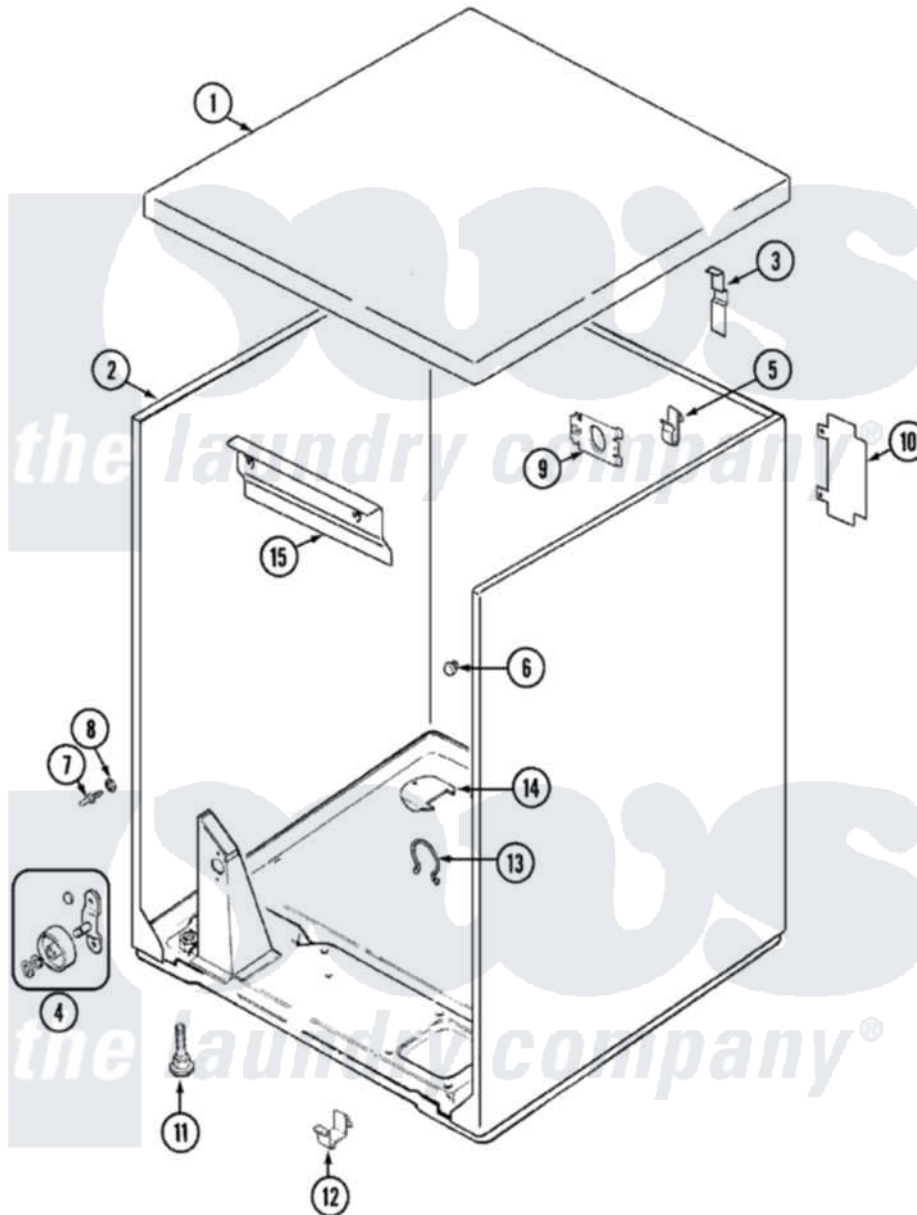

Magic Chef YE228LM 01 - CABINET

Magic Chef [Residential Magic Chef YE228LM Dryer Parts](#) Parts Diagram 01 - CABINET
 Click on the part number to view part

Item	Original Part Number	Replaced By	Status	Part Description
1	53-2435-24			Top, Cabinet
2	53-2559-24	31001715		Cabinet And Base Assembly
3	63-5712			Hinge, Cabinet Top
"	33-0930			Pad, Top Hinge
"	25-3092	90767		Screw, 8A X 3/8 HeX Washer Head Tapping
4	LA-1007	12002126		Reinforcement Brace/Glide Kit
"	LA-1008			Rr Roller Kit
5	25-3034			Clip, Wiring
6	33-2653			Bumper, Cabinet
7	53-0643			Pin, Locator
8	25-0224	3400029		Nut, Adapter Plate
"	53-0200			Sleeve, Locator Pin
9	25-7828	489483		Screw 10-32 X 1/2
"	53-0135		Not Available	SUPPORT, POWER CORD
10	25-7857	90767		Screw, 8A X 3/8 HeX Washer Head Tapping

"	53-0284		Cover, Terminal
11	63-5519	Not Available	LEG, LEVELING
12	53-0120		Clip, Front Panel
13	25-7027	16515	Clip
14	25-7733	681414	Screw, 10AB X 1/2
"	53-1921		Shield, Wiring
15	25-3457		Screw, Sems
"	53-0133		Shield, Heat