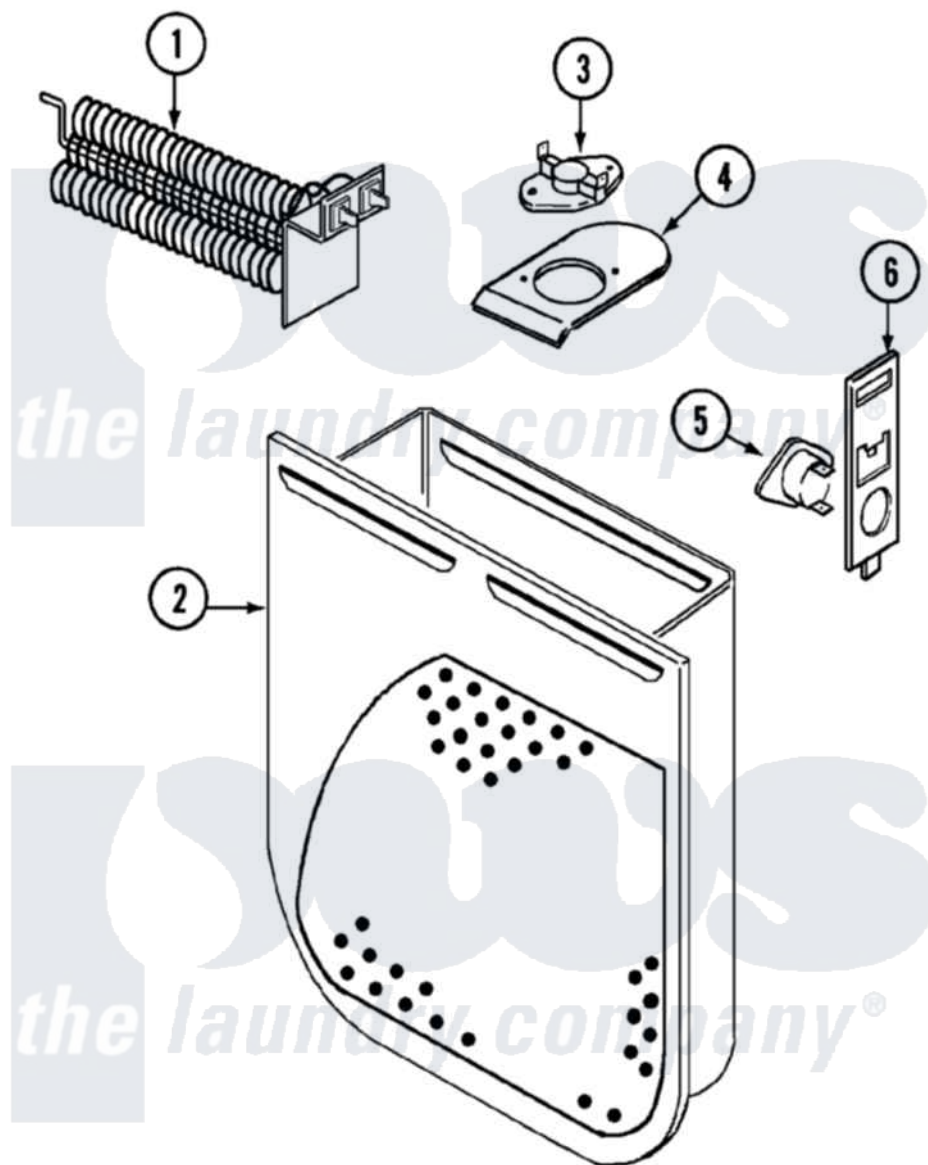

Magic Chef YE228LM 04 - HEATER

Magic Chef [Residential Magic Chef YE228LM Dryer Parts](#) Parts Diagram 04 - HEATER
 Click on the part number to view part

Item	Original Part Number	Replaced By	Status	Part Description
1	53-1641	LA-1044		Element
"	25-7863			Screw
2	53-1232			Heater Housing Assembly
"	25-7819	M0217225		Screw
3	53-0771			Thermostat, Hi-Limit
"	25-3083	212951		Screw, No.6-32 X 1/4 Inch
4	53-0285			Bracket, Thermostat
"	25-7741	W10116760		Screw
5	LA-1053			Fuse Kit, Thermal
6	53-1181			Bracket, Thermal Fuse