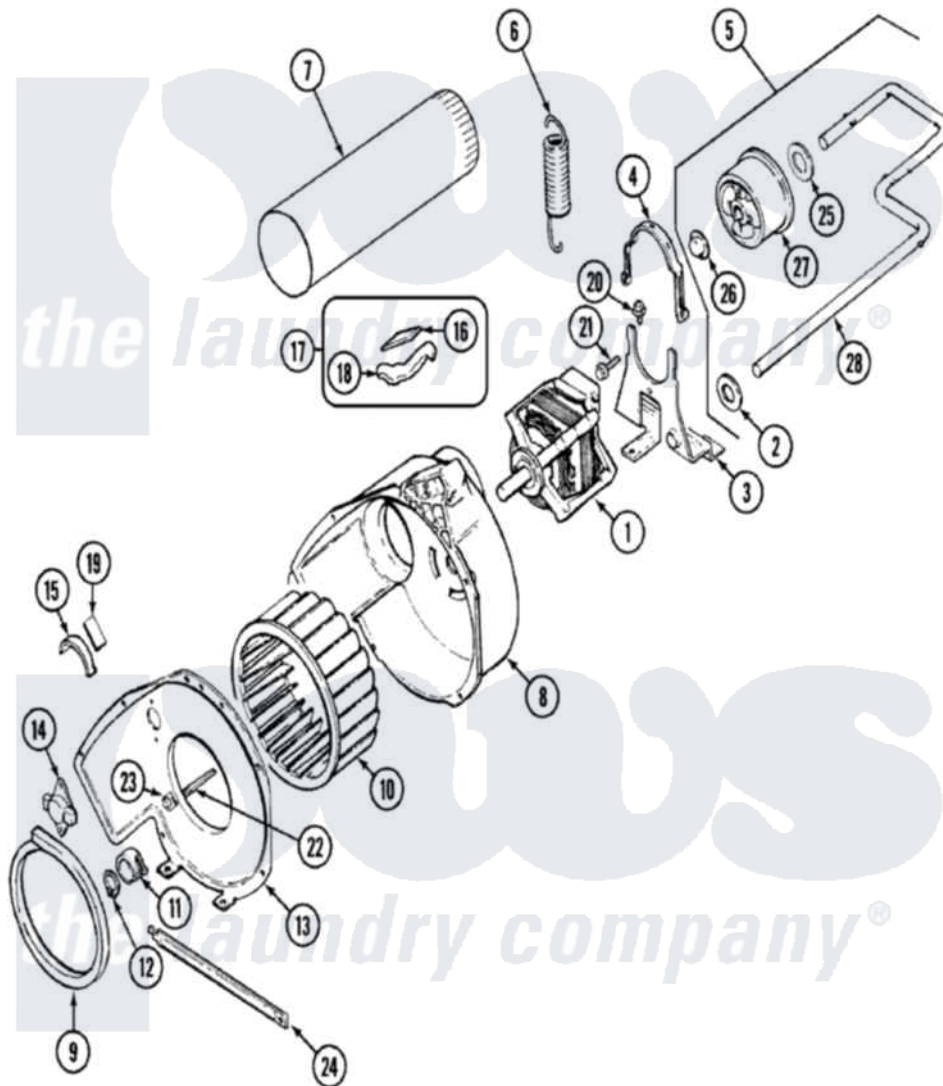

Magic Chef YE228LM 05 - MOTOR & DRIVE

Magic Chef [Residential Magic Chef YE228LM Dryer Parts](#) Parts Diagram 05 - MOTOR & DRIVE
 Click on the part number to view part

Item	Original Part Number	Replaced By	Status	Part Description
1	31001316	W10410996		Motor-Drve
"	53-0932	31001535		Pulley, Motor
"	31001015	W10410996		Motor-Drve
2	25-7815			Washer
3	53-1932	31001570		Bracket, Motor
"	25-7732	681414		Screw, 10AB X 1/2
4	53-0214	660658		Clamp, Motor Mounting 343481 685441
5	53-2287			Idler Assembly
6	53-2209	31001465		Spring, Idler
7	25-2134	W10116760		Screw
"	53-0134			Duct, Exhaust
8	53-1801			Housing, Blower
9	53-0203	12001324		Duct Kit, Collector
10	31001043			Wheel, Blower
"	31001317			Wheel, Blower
11	25-7823	312967		Clamp, Blower Housing

12	25-7855		Ring, Retaining
13	25-7435	33002917	Screw, No.10-16
"	53-1933	Not Available	COVER, BLOWER HOUSING
"	53-1934		Cover, Blower Housing
14	31001192		Thermostat, Control
"	25-2134	W10116760	Screw
"	53-1107		Thermostat, Control
"	53-0170	Not Available	THERMOSTAT, LO-LIMIT (120/110)
15	53-0185	31001470	Glide, Tumbler
16	53-0724	31001356	Pad, Glide
17	LA-1006		Glide Kit, Tumbler
18	53-0183	31001469	Glide, Tumbler
19	53-1684	31001356	Pad, Glide
20	25-7963	31001571	Screw, 10-24 x 0700 Hxwshrd Ty
21	25-7674		Screw
22	53-1026		Guide, Vane Inlet
23	25-3457		Screw, Sems
24	53-1625		Brace, Tumbler Support
25	25-7815		Washer
26	25-7957		Pushnut
27	53-1628	31001344	Pulley, Idler
28	53-2250	53-2287	Idler Assembly