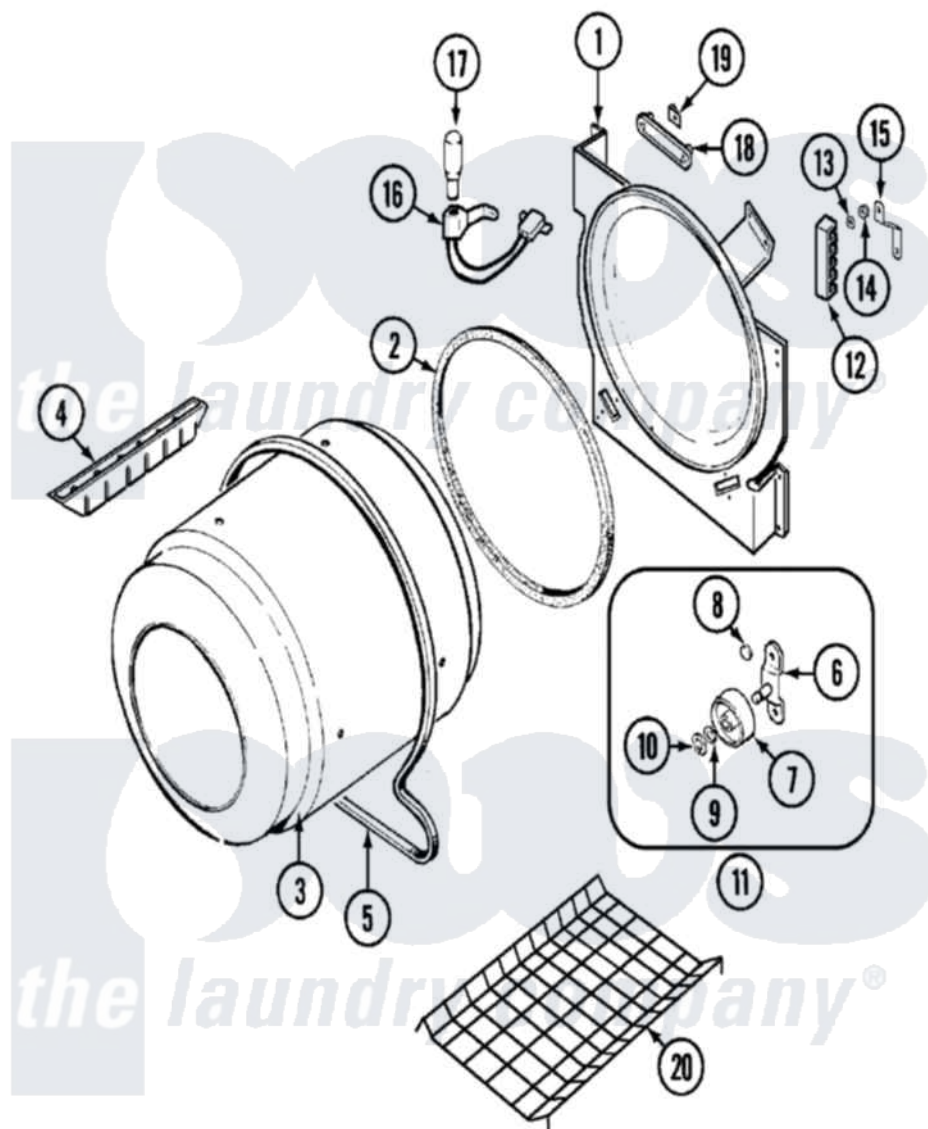

Magic Chef YE228LM 06 - TUMBLER

Magic Chef [Residential Magic Chef YE228LM Dryer Parts](#) Parts Diagram 06 - TUMBLER
 Click on the part number to view part

Item	Original Part Number	Replaced By	Status	Part Description
1	25-7733	681414		Screw, 10AB X 1/2
"	LA-1054			Dryer Bulkhead Kit
2	53-0281	31001747		Seal Assembly
3	53-1250			Cylinder
4	53-1249		Not Available	BAFFLE, WHITE
"	25-7759	3196164		Screw
5	31531589	341241		Belt
6	25-7101	3351614		Screw, Gearcase Cover Mounting
"	53-0197			Support Assembly-Cylinder Rear
7	53-1578	31001096		Roller
8	25-7813			Spacer
9	25-7814			Washer
10	25-7854			Ring, Retaining
11	LA-1008			Rr Roller Kit
12	25-7952	3400074		Screw

"	53-1518		Block, Terminal
13	25-3122		Washer, Flat
14	25-0027	112432	Nut
"	25-7808	21001837	Nut, Lock W/Nylon Insert
15	53-0965		Not Available
			STRAP, GROUND
16	53-1580		Receptacle Assembly
"	25-3457		Screw, Sems
17	53-0570	A3167501	Lamp Oven, Int.
18	53-0174		Lens, Bulb
19	25-3562	3195558	Nut
20	53-0772	21001495	Rack, Drying