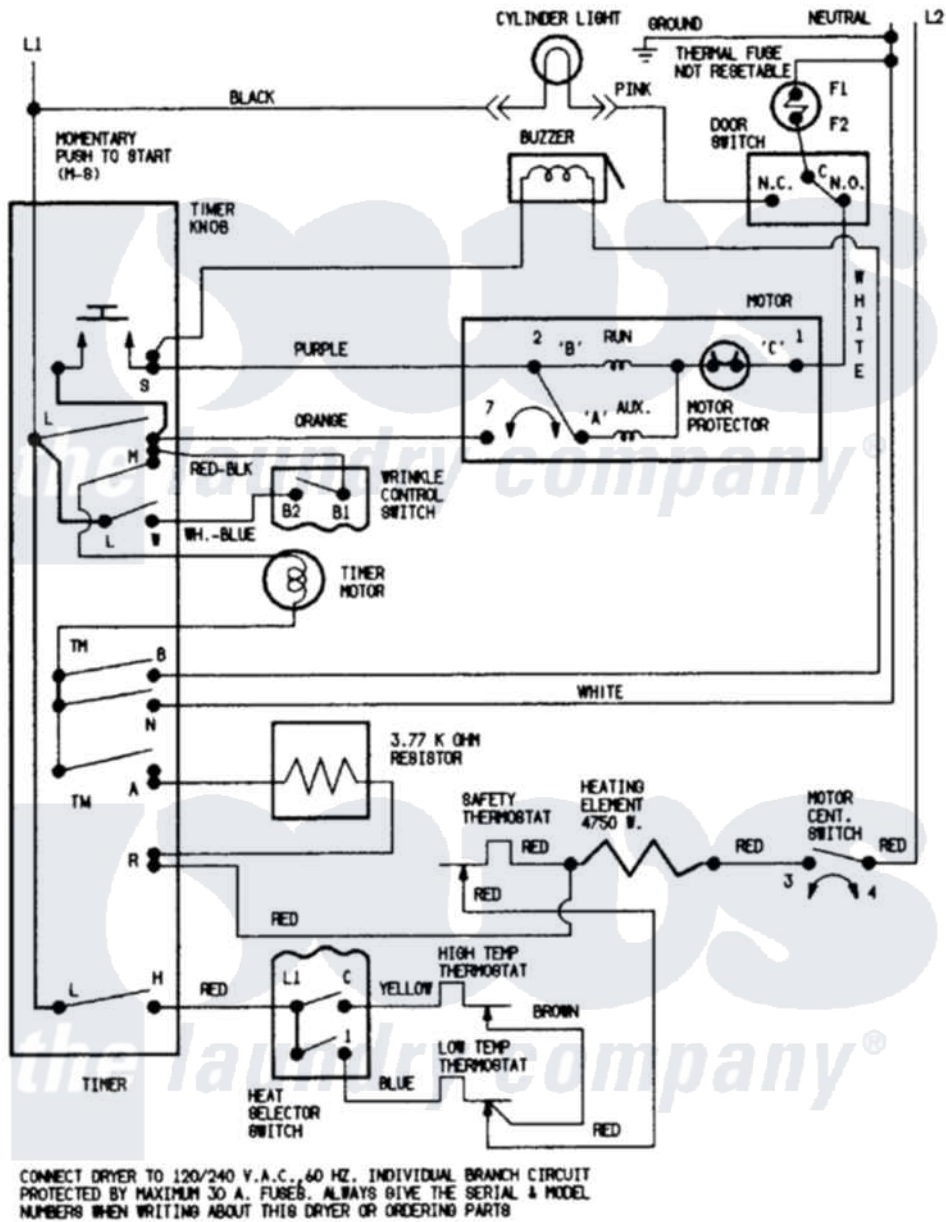

Magic Chef YE228LM 07 - WIRING INFORMATION

Magic Chef [Residential Magic Chef YE228LM Dryer Parts](#) Parts Diagram 07 - WIRING INFORMATION
 Click on the part number to view part

Item	Original Part Number	Replaced By	Status	Part Description
NI	15001225		Not Available	WIRING INFORMATION