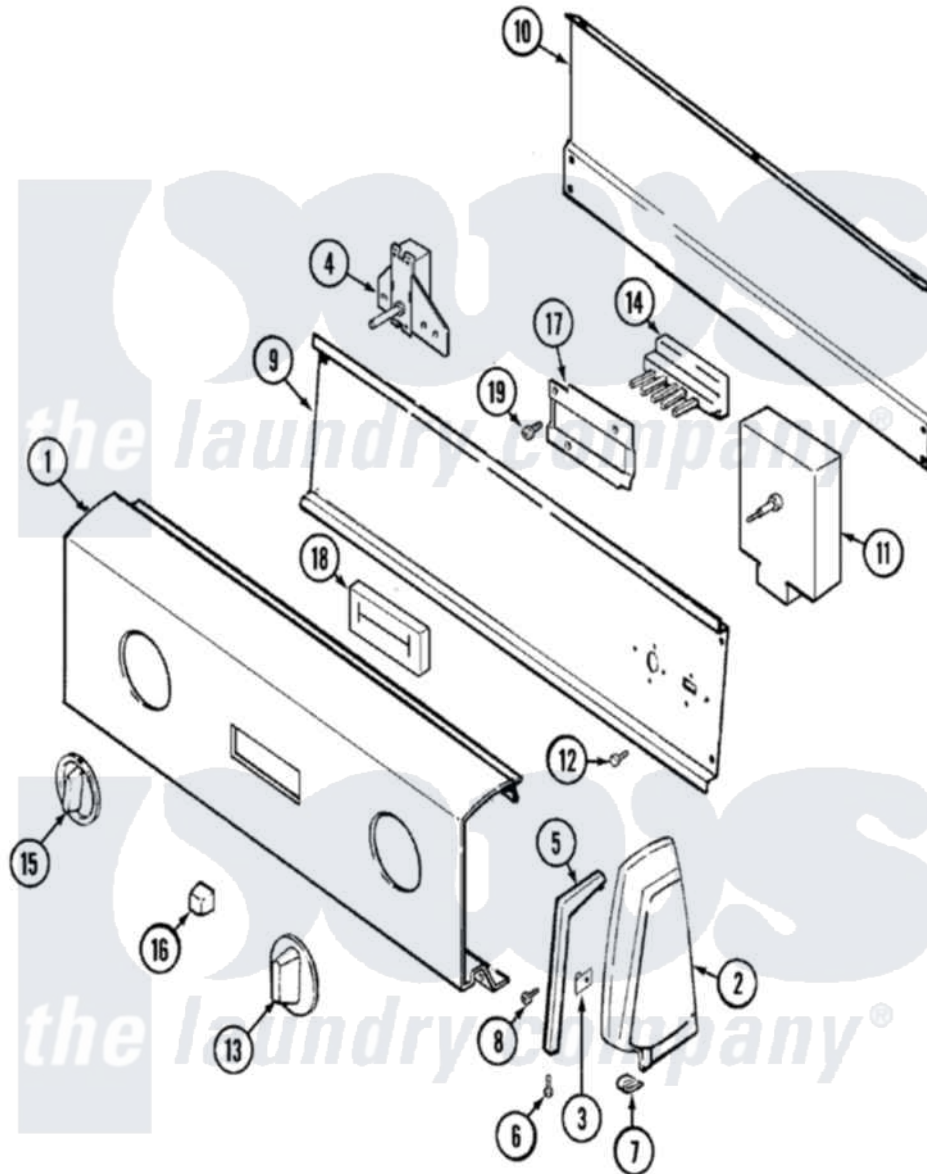

Magic Chef YE228LV 02 - CONTROL PANEL

Magic Chef [Residential Magic Chef YE228LV Dryer Parts](#) Parts Diagram 02 - CONTROL PANEL
 Click on the part number to view part

Item	Original Part Number	Replaced By	Status	Part Description
1	31001142			Panel, Control
2	25-3092	90767		Screw, 8A X 3/8 HeX Washer Head Tapping
"	35-2669		Not Available	CAP, END (LT)(WHT)
"	35-2668	21001453		Cap- End
3	25-7702			Speedclip, End Cap To Control Panel
4	25-3092	90767		Screw, 8A X 3/8 HeX Washer Head Tapping
"	53-1666			Buzzer - Adjustable
5	31001054		Not Available	TRIM, ENDCAP (RT WHT)
"	31001055		Not Available	TRIM, ENDCAP (LT WHT)
6	25-7760			Screw
7	25-7851			Speedclip, End Cap To Top
8	25-7649	910187		Screw
9	31001124			Shield, Control
"	31001146	31001193		Pad, Shield

"	31001193		Pad, Shield
10	35-2688	21001460	Shield, Rear
11	63-6743	31001484	Resistor Assembly
"	53-1816		Not Available TIMER
12	31001119	W10116760	Screw
13	53-2502		Knob And Skirt Assembly
14	31001242		Not Available SWITCH, PUSHBUTTON
"	53-2416		Switch, 5 Pushbutton
"	25-7712		Not Available SCREW
15	35-3961	21001239	Knob, Selector
16	35-3191		Pushbutton
17	33-6621		Not Available BRACKET, SWITCH
18	35-3394		Not Available PAD, SWITCH
19	25-3092	90767	Screw, 8A X 3/8 HeX Washer Head Tapping
20	31001151		Not Available MANUAL, USE & CARE
"	16000329		Not Available GUIDE, QUICK REF. - MAGIC CHEF
"	31001050		Not Available MANUAL, USE & CARE