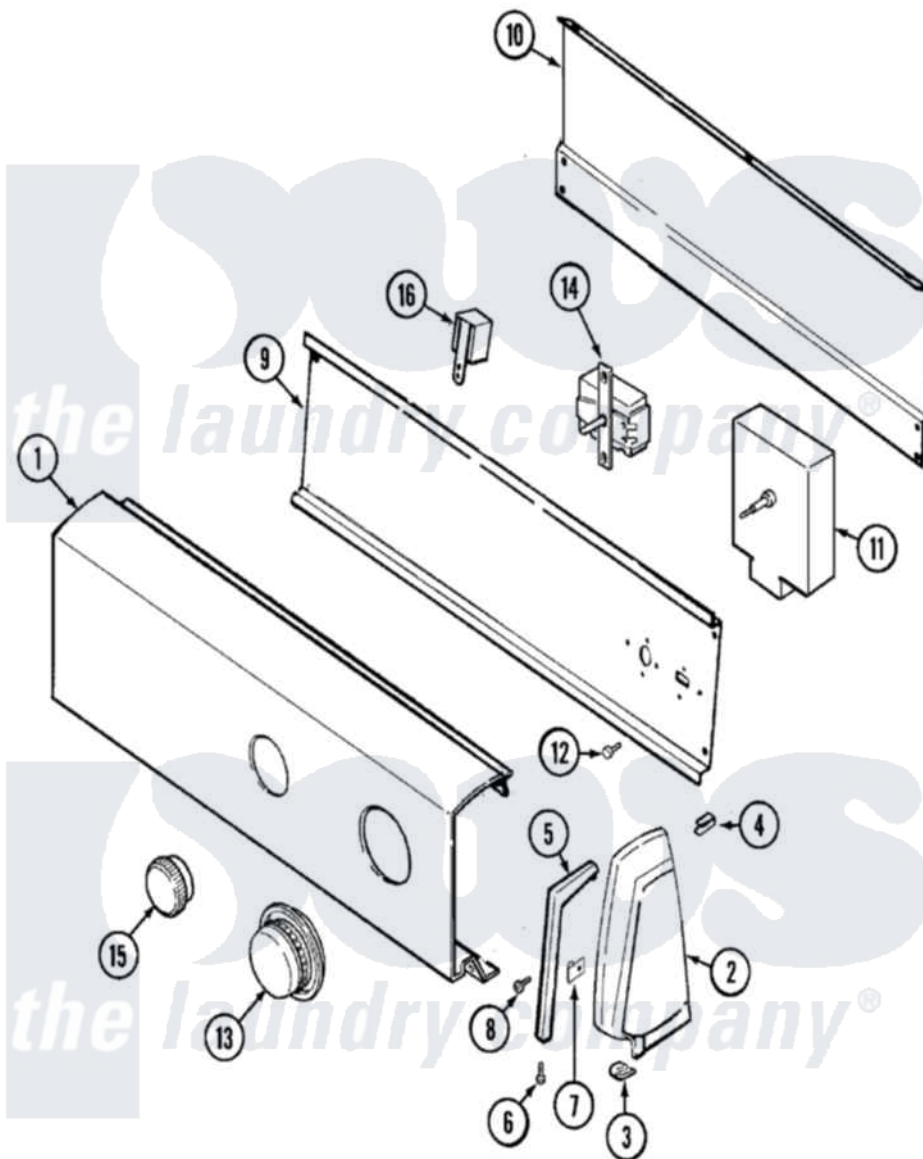

Magic Chef YE25HA2 02 - CONTROL PANEL (REV. E-F)

Magic Chef [Residential Magic Chef YE25HA2 Dryer Parts](#) Parts Diagram 02 - CONTROL PANEL (REV. E-F)
 Click on the part number to view part

Item	Original Part Number	Replaced By	Status	Part Description
1	53-1277		Not Available	CONTROL PANEL
2	35-2488	21001452		Cap- End
"	25-7649	910187		Screw
"	25-7702			Speedclip, End Cap To Control Panel
"	35-2487	21001451		Cap- End
3	25-7851			Speedclip, End Cap To Top
"	W10124350		Not Available	NOT REQUIRED PART OR SEE NOTE NOT REQUIRED
4	25-7435	33002917		Screw, No.10-16
"	25-7852			Speedclip, Rr Shld To End Cap
5	53-0278		Not Available	TRIM, END CAP (LT)
"	53-0277		Not Available	TRIM, END CAP (RT)
6	25-7760			Screw
7	25-7702			Speedclip, End Cap To Control Panel
8	25-3002	00767		Screw, 8A X 3/8 HeX Washer

8	25-3092	90767		Head Tapping
9	53-1676			Shield, Control
10	35-2688	21001460		Shield, Rear
11	53-1806		Not Available	TIMER (PURCHASE)
"	53-1361		Not Available	TIMER MOTOR
"	53-1551			Timer
"	63-6743	31001484		Resistor Assembly
12	25-7435	33002917		Screw, No.10-16
"	25-0205	216412		Screw, Bracket To Timer
13	53-1529	31001219		Knob Ski
14	53-1267	53-0456		Switch, Selector
"	25-3092	90767		Screw, 8A X 3/8 HeX Washer Head Tapping
15	35-2185	21001283		Knob, Selector---Piq
16	63-6731	53-1639		Buzzer Assembly
"	25-3092	90767		Screw, 8A X 3/8 HeX Washer Head Tapping
17	53-1451-1		Not Available	MANUAL, USE & CARE