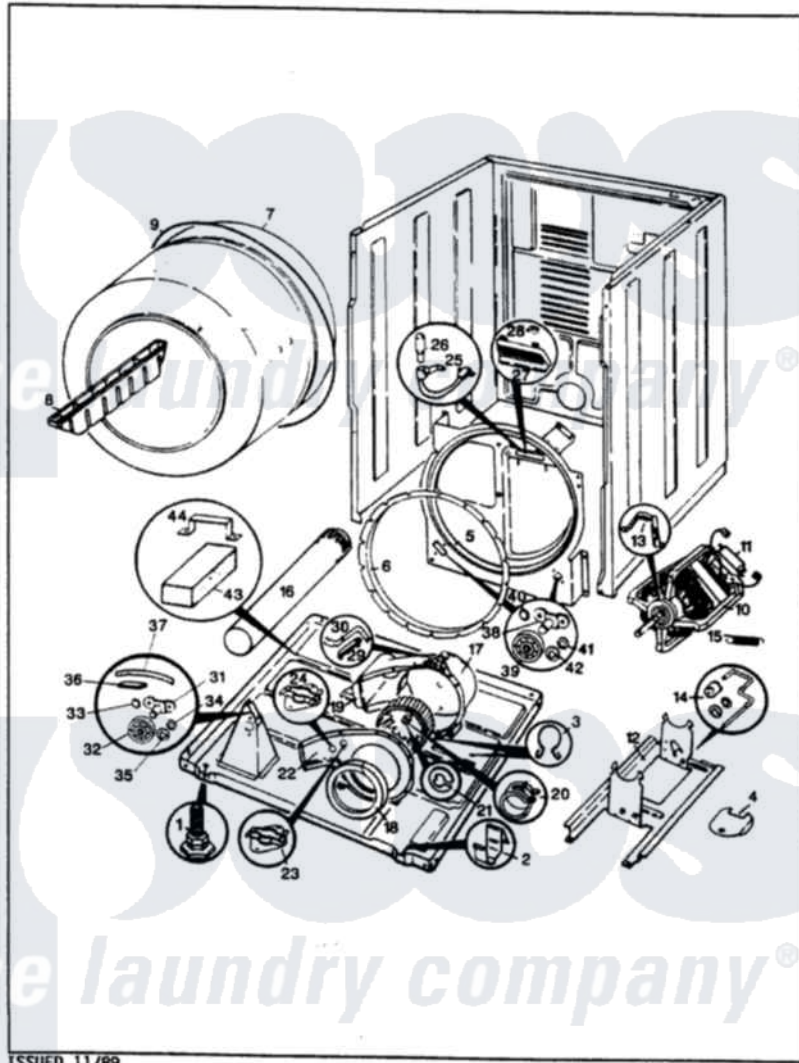

Magic Chef YE25HA2 03 - CYLINDER & DRIVE (REV. A-D)

MAGIC CHEF YE25HA2 CYLINDER & DRIVE

ISSUED 11/89

Magic Chef [Residential Magic Chef YE25HA2 Dryer Parts](#) Parts Diagram 03 - CYLINDER & DRIVE (REV. A-D)
 Click on the part number to view part

Item	Original Part Number	Replaced By	Status	Part Description
1	63-5519		Not Available	LEG, LEVELING
2	53-0120			Clip, Front Panel
3	25-7027	16515		Clip
4	53-0153		Not Available	SHIELD, WIRING
"	25-7741	W10116760		Screw
5	53-0131	LA-1054		Dryer Bulkhead Kit
"	25-7733	681414		Screw, 10AB X 1/2
6	53-0282	31001637		Seal Assembly, Cylinder Front
7	53-0178	53-1250		Cylinder
8	53-0117		Not Available	BAFFLE, GRAY
"	25-7759	3196164		Screw
9	53-1080	341241		Belt
10	53-1043			Motor Assembly 230V/50Hz
11	W10124350		Not Available	NOT REQUIRED PART OR SEE NOTE
12	53-0852		Not Available	MOTOR BRACKET
"	25-7811		Not Available	SCREW