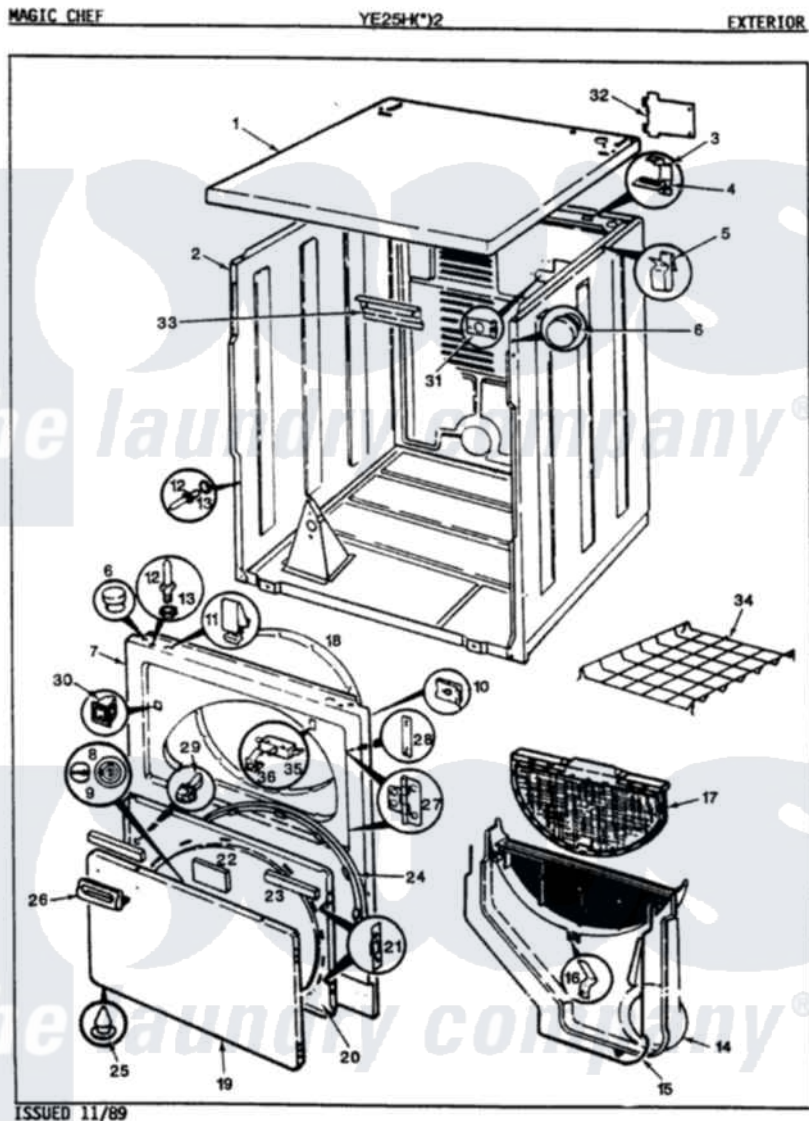

Magic Chef YE25HA2 04 - EXTERIOR (REV. A-D)

Magic Chef [Residential Magic Chef YE25HA2 Dryer Parts](#) Parts Diagram 04 - EXTERIOR (REV. A-D)
 Click on the part number to view part

Item	Original Part Number	Replaced By	Status	Part Description
1	53-0314-24	53-2435-24		Top, Cabinet
"	53-1711-24	53-2435-24		Top, Cabinet
2	53-0160-25		Not Available	CABINET ASM
"	53-0160-24	31001715		Cabinet And Base Assembly
3	63-5712			Hinge, Cabinet Top
4	33-0930			Pad, Top Hinge
"	25-3092	90767		Screw, 8A X 3/8 HeX Washer Head Tapping
5	25-3034			Clip, Wiring
6	33-2653			Bumper, Cabinet
7	53-0726-24		Not Available	PANEL, FRONT (ALM)-ELECTRIC
8	W10124350		Not Available	NOT REQUIRED PART OR SEE NOTE
9	W10124350		Not Available	NOT REQUIRED PART OR SEE NOTE
10	25-7820	489478		Screw, 8 X 1/2
"	25-7817		Not Available	CLIP, U-TYPE