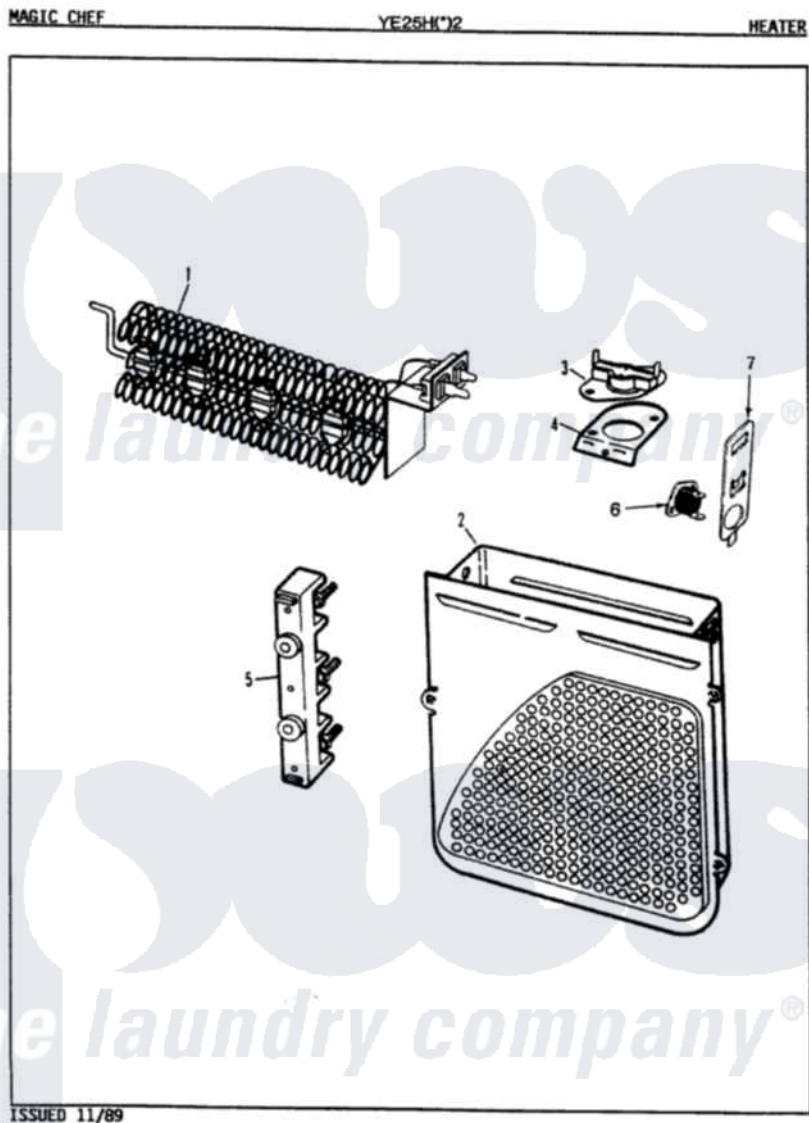

Magic Chef YE25HA2 05 - HEATER (REV. A-D)

Magic Chef [Residential Magic Chef YE25HA2 Dryer Parts](#) Parts Diagram 05 - HEATER (REV. A-D)
 Click on the part number to view part

Item	Original Part Number	Replaced By	Status	Part Description
1	25-7863			Screw
"	53-0864	31001500		Element, Heating
2	25-7819	M0217225		Screw
"	53-1232			Heater Housing Assembly
3	53-0771			Thermostat, Hi-Limit
"	25-3083	212951		Screw, No.6-32 X 1/4 Inch
4	53-0285			Bracket, Thermostat
"	25-7741	W10116760		Screw
5	53-0166	53-1518		Block, Terminal
"	25-0027	112432		Nut
"	25-6124		Not Available	NUT
"	25-3123		Not Available	WASHER, CUP
"	25-3122			Washer, Flat
"	25-7803	3400074		Screw
6	53-1182			Fuse, Thermal
7	53-1181			Bracket, Thermal Fuse