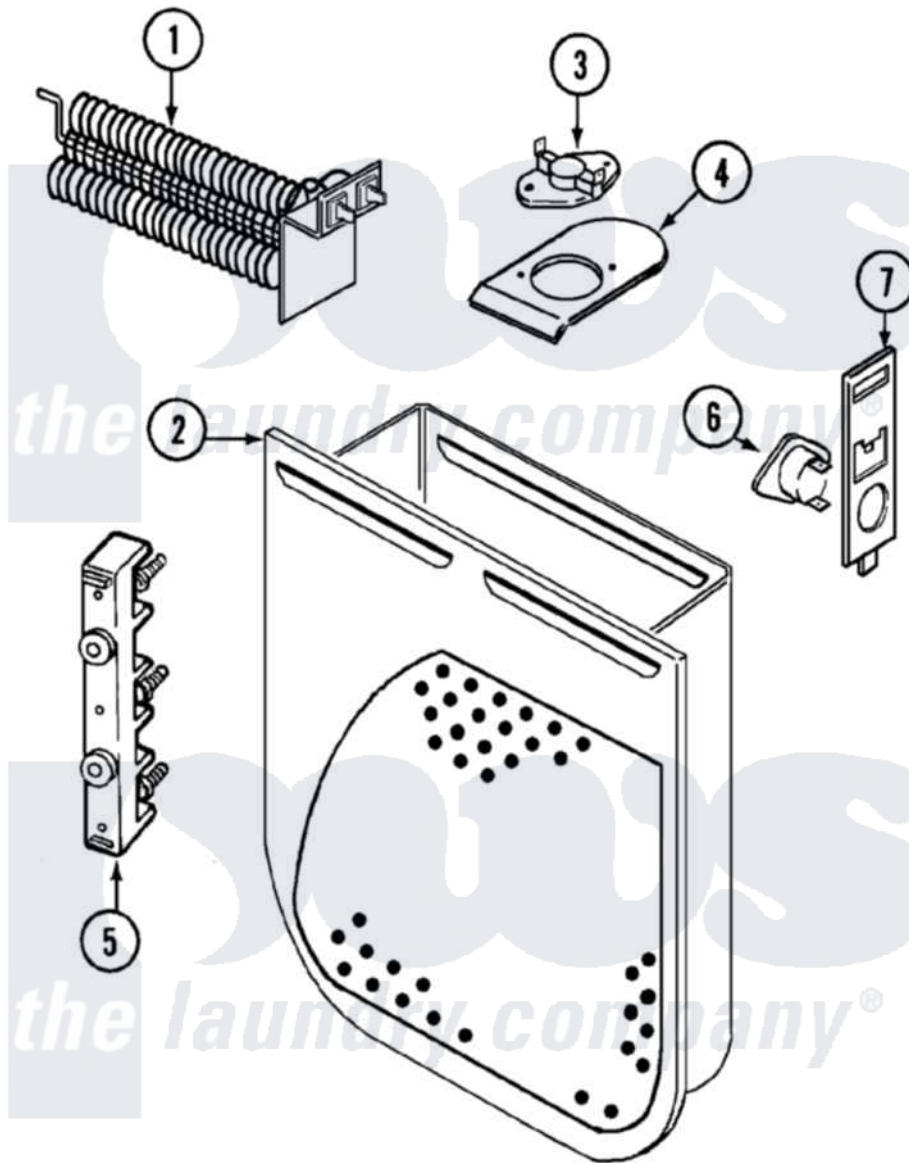

# Magic Chef YE25HA2 06 - HEATER (REV. E-F)

Magic Chef [Residential Magic Chef YE25HA2 Dryer Parts](#) Parts Diagram 06 - HEATER (REV. E-F)  
 Click on the part number to view part

Item	Original Part Number	Replaced By	Status	Part Description
1	<a href="#">25-7863</a>			Screw
"	53-0864	<a href="#">31001500</a>		Element, Heating
2	25-7819	<a href="#">M0217225</a>		Screw
"	<a href="#">53-1232</a>			Heater Housing Assembly
3	<a href="#">53-0771</a>			Thermostat, Hi-Limit
"	25-3083	<a href="#">212951</a>		Screw, No.6-32 X 1/4 Inch
4	<a href="#">53-0285</a>			Bracket, Thermostat
"	25-7741	<a href="#">W10116760</a>		Screw
5	53-0166	<a href="#">53-1518</a>		Block, Terminal
"	25-0027	<a href="#">112432</a>		Nut
"	25-6124		Not Available	NUT
"	25-3123		Not Available	WASHER, CUP
"	<a href="#">25-3122</a>			Washer, Flat
"	25-7803	<a href="#">3400074</a>		Screw
6	<a href="#">53-1182</a>			Fuse, Thermal
7	<a href="#">53-1181</a>			Bracket, Thermal Fuse