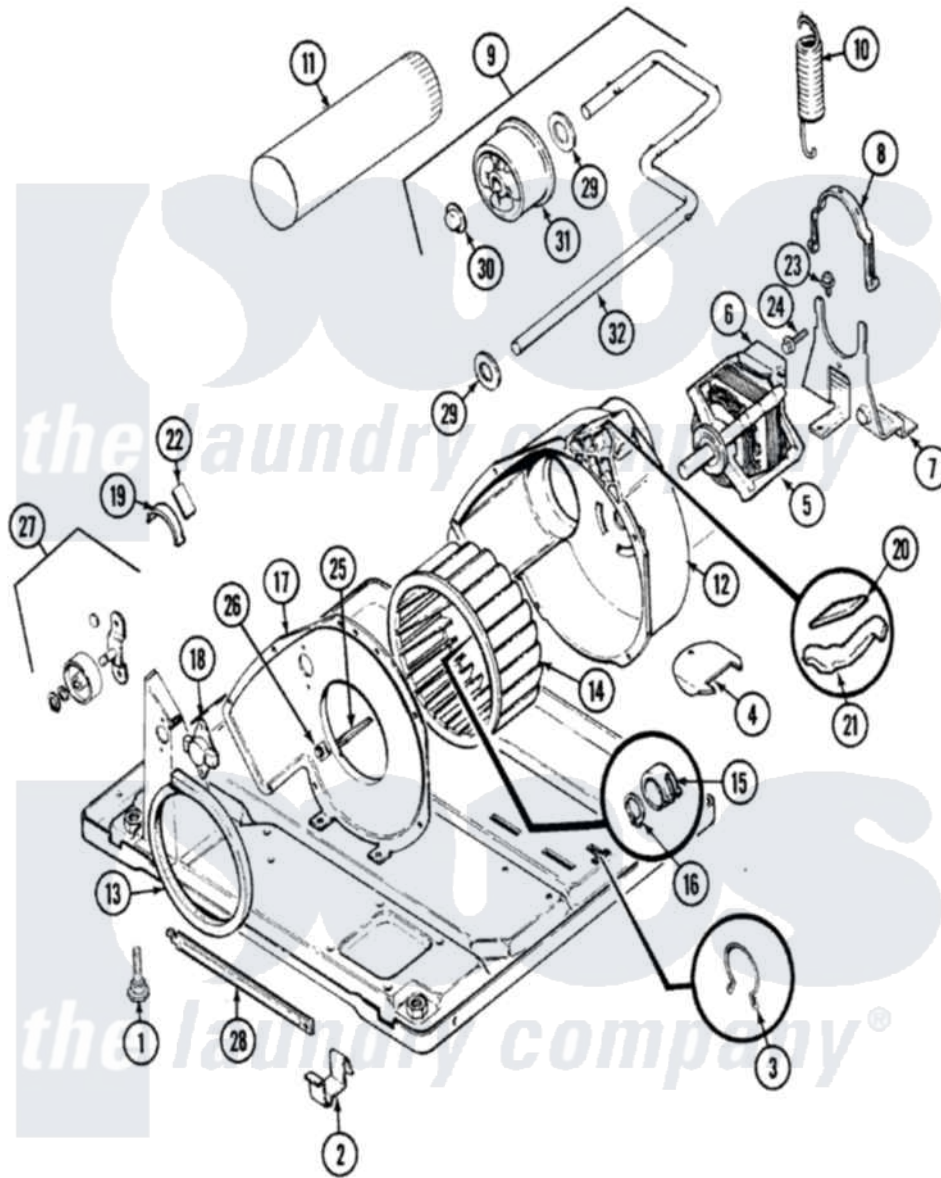

# Magic Chef YE25HA2 07 - MOTOR & DRIVE (REV. E-F)

Magic Chef [Residential Magic Chef YE25HA2 Dryer Parts](#) Parts Diagram 07 - MOTOR & DRIVE (REV. E-F)  
 Click on the part number to view part

Item	Original Part Number	Replaced By	Status	Part Description
1	63-5519		Not Available	LEG, LEVELING
2	<a href="#">53-0120</a>			Clip, Front Panel
3	25-7027	<a href="#">16515</a>		Clip
4	25-7741	<a href="#">W10116760</a>		Screw
"	53-0153		Not Available	SHIELD, WIRING
5	53-2277	<a href="#">31001017</a>		Motor
"	<a href="#">53-1043</a>			Motor Assembly 230V/50Hz
"	53-1080	<a href="#">341241</a>		Belt
6	53-0693	<a href="#">53-0332</a>		Motor Switch
7	25-7811		Not Available	SCREW
"	53-0852		Not Available	MOTOR BRACKET
"	53-1932	<a href="#">31001570</a>		Bracket, Motor
8	53-0214	<a href="#">660658</a>		Clamp, Motor Mounting 343481 685441
9	<a href="#">53-2287</a>			Idler Assembly
"	53-1650		Not Available	IDLER ASSY
10	<a href="#">53-1648</a>			Idler Spring