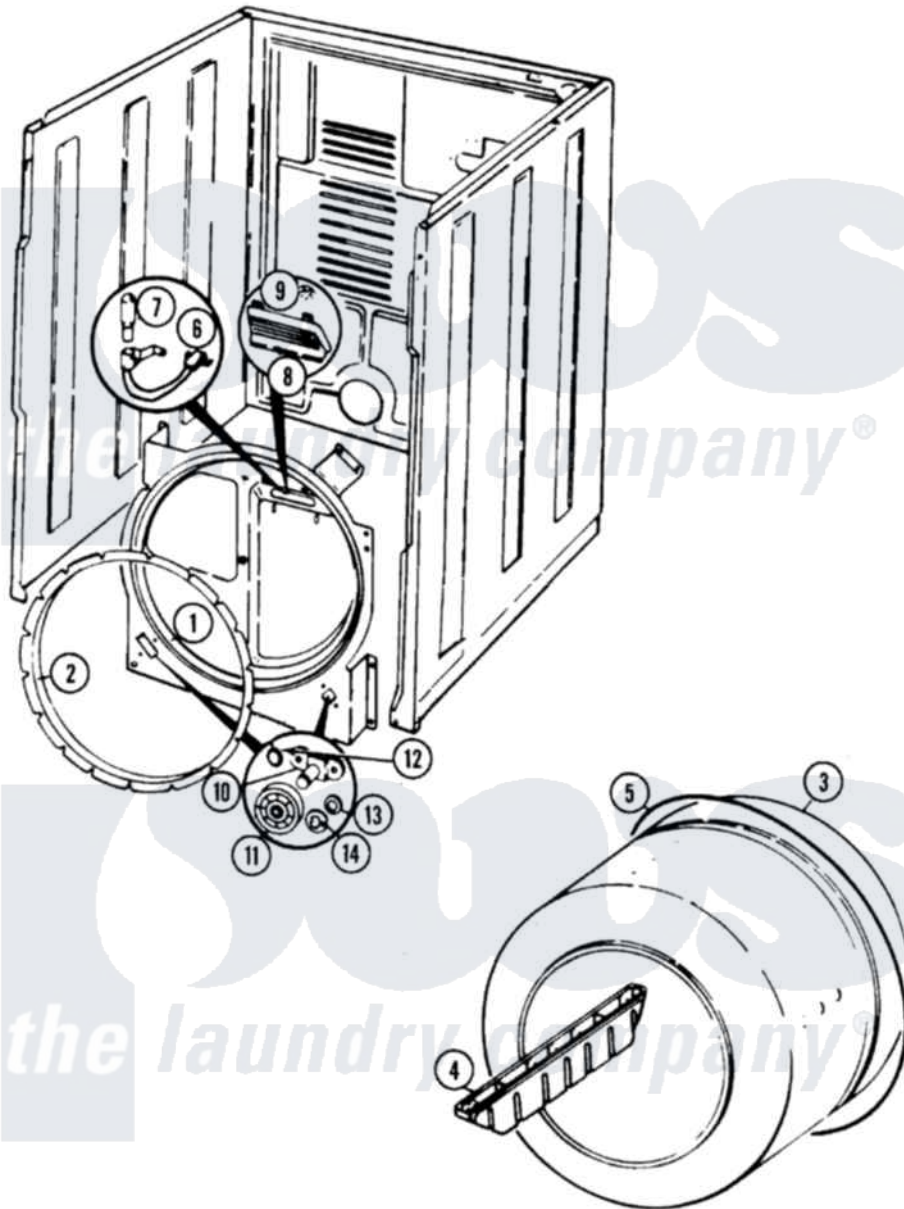

# Magic Chef YE25HA2 08 - TUMBLER (REV. E-F)

Magic Chef [Residential Magic Chef YE25HA2 Dryer Parts](#) Parts Diagram 08 - TUMBLER (REV. E-F)  
 Click on the part number to view part

Item	Original Part Number	Replaced By	Status	Part Description
1	25-7733	<a href="#">681414</a>		Screw, 10AB X 1/2
"	53-0131	<a href="#">LA-1054</a>		Dryer Bulkhead Kit
2	53-0282	<a href="#">31001637</a>		Seal Assembly, Cylinder Front
3	53-0178	<a href="#">53-1250</a>		Cylinder
4	53-0117		Not Available	BAFFLE, GRAY
"	25-7759	<a href="#">3196164</a>		Screw
5	53-1589	<a href="#">341241</a>		Belt
6	W10124350		Not Available	NOT REQUIRED PART OR SEE NOTE
"	W10124350		Not Available	NOT REQUIRED PART OR SEE NOTE
7	W10124350		Not Available	NOT REQUIRED PART OR SEE NOTE
8	W10124350		Not Available	NOT REQUIRED PART OR SEE NOTE
9	W10124350		Not Available	NOT REQUIRED PART OR SEE NOTE
10	<a href="#">53-0197</a>			Support Assembly-Cylinder Rear

"	25-7101	<a href="#">3351614</a>	Screw, Gearcase Cover Mounting
11	53-0642	<a href="#">31001096</a>	Roller
12	<a href="#">25-7813</a>		Spacer
13	<a href="#">25-7814</a>		Washer
14	<a href="#">LA-1008</a>		Rr Roller Kit
"	<a href="#">25-7854</a>		Ring, Retaining