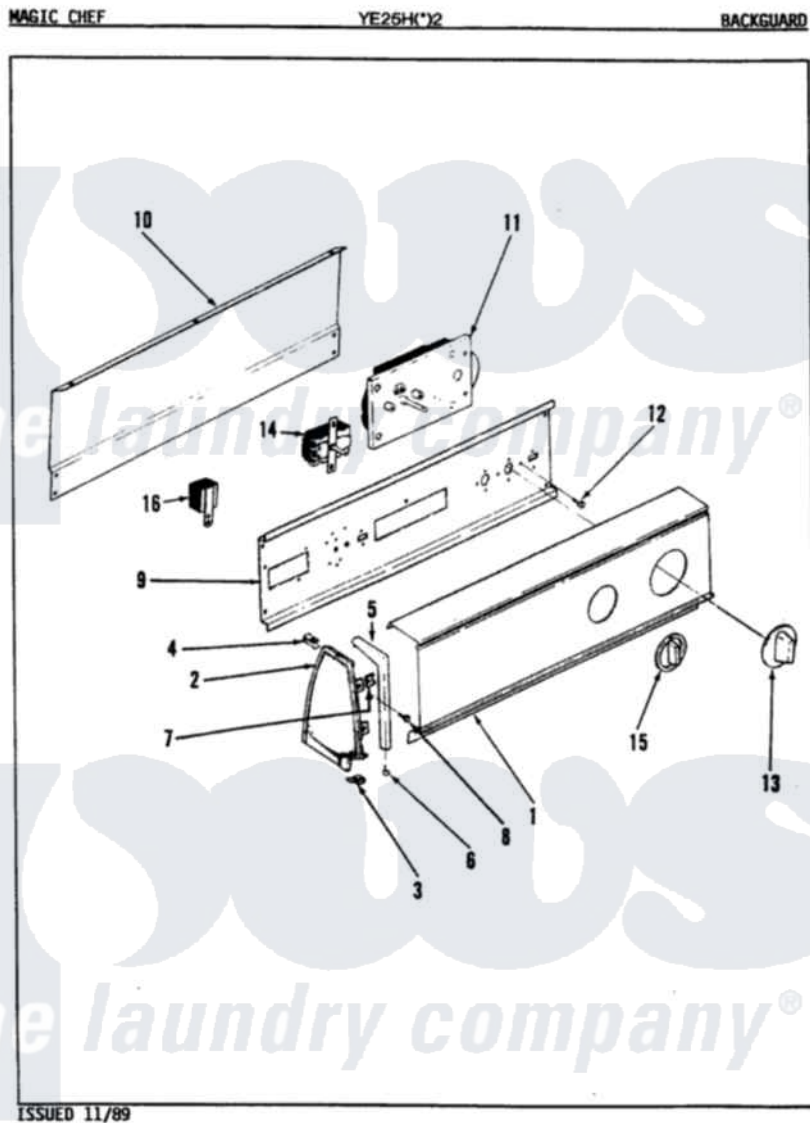

Magic Chef YE25HY2 01 - CONTROL PANEL (REV. A-D)

ISSUED 11/89

Magic Chef [Residential Magic Chef YE25HY2 Dryer Parts](#) Parts Diagram 01 - CONTROL PANEL (REV. A-D)
 Click on the part number to view part

Item	Original Part Number	Replaced By	Status	Part Description
1	53-1277		Not Available	CONTROL PANEL
2	53-0265			LH Endcap
"	25-7649	910187		Screw
"	25-7702			Speedclip, End Cap To Control Panel
"	35-2487	21001451		Cap- End
"	35-2488	21001452		Cap- End
"	53-0264			RH Endcap
3	25-7697	25-2219		Screw
"	25-7851			Speedclip, End Cap To Top
4	25-7852			Speedclip, Rr Shld To End Cap
"	25-7435	33002917		Screw, No.10-16
5	53-0278		Not Available	TRIM, END CAP (LT)
"	53-0277		Not Available	TRIM, END CAP (RT)
6	25-7760			Screw
7	25-7702			Speedclip, End Cap To Control

7	25-1102		Panel
8	25-3092	90767	Screw, 8A X 3/8 HeX Washer Head Tapping
9	53-1676		Shield, Control
"	53-0365	53-1676	Shield, Control
10	53-0268	21001460	Shield, Rear
"	35-2688	21001460	Shield, Rear
11	53-1361		Not Available
			TIMER MOTOR
"	53-1806		Not Available
			TIMER (PURCHASE)
"	63-6743	31001484	Resistor Assembly
"	53-1366		Timer
"	53-1551		Timer
12	25-0205	216412	Screw, Bracket To Timer
13	53-1529	31001219	Knob Ski
14	25-3092	90767	Screw, 8A X 3/8 HeX Washer Head Tapping
"	53-1267	53-0456	Switch, Selector
15	35-2185	21001283	Knob, Selector---Piq
16	63-6731	53-1639	Buzzer Assembly
"	25-3092	90767	Screw, 8A X 3/8 HeX Washer Head Tapping
17	53-1451		Not Available
			MANUAL, USE & CARE