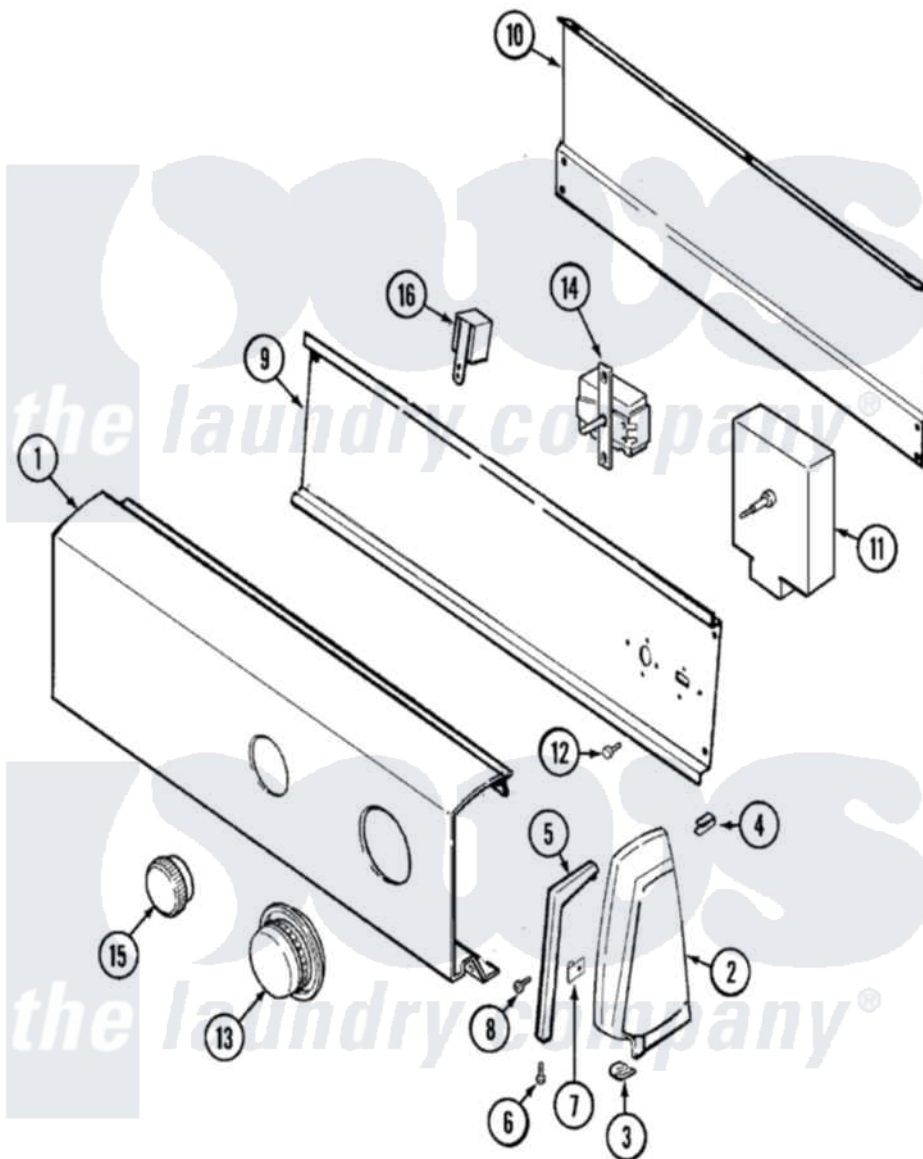

Magic Chef YE25HY2 02 - CONTROL PANEL (REV. E-F)

Magic Chef [Residential Magic Chef YE25HY2 Dryer Parts](#) Parts Diagram 02 - CONTROL PANEL (REV. E-F)
 Click on the part number to view part

Item	Original Part Number	Replaced By	Status	Part Description
1	53-1277		Not Available	CONTROL PANEL
2	35-2488	21001452		Cap- End
"	25-7649	910187		Screw
"	25-7702			Speedclip, End Cap To Control Panel
"	35-2487	21001451		Cap- End
3	25-7851			Speedclip, End Cap To Top
"	W10124350		Not Available	NOT REQUIRED PART OR SEE NOTE NOT REQUIRED
4	25-7435	33002917		Screw, No.10-16
"	25-7852			Speedclip, Rr Shld To End Cap
5	53-0278		Not Available	TRIM, END CAP (LT)
"	53-0277		Not Available	TRIM, END CAP (RT)
6	25-7760			Screw
7	25-7702			Speedclip, End Cap To Control Panel
8	25-3002	00767		Screw, 8A X 3/8 HeX Washer

8	25-3092	90767		Head Tapping
9	53-1676			Shield, Control
10	35-2688	21001460		Shield, Rear
11	53-1806		Not Available	TIMER (PURCHASE)
"	53-1361		Not Available	TIMER MOTOR
"	53-1551			Timer
"	63-6743	31001484		Resistor Assembly
12	25-7435	33002917		Screw, No.10-16
"	25-0205	216412		Screw, Bracket To Timer
13	53-1529	31001219		Knob Ski
14	53-1267	53-0456		Switch, Selector
"	25-3092	90767		Screw, 8A X 3/8 HeX Washer Head Tapping
15	35-2185	21001283		Knob, Selector---Piq
16	63-6731	53-1639		Buzzer Assembly
"	25-3092	90767		Screw, 8A X 3/8 HeX Washer Head Tapping
17	53-1451-1		Not Available	MANUAL, USE & CARE