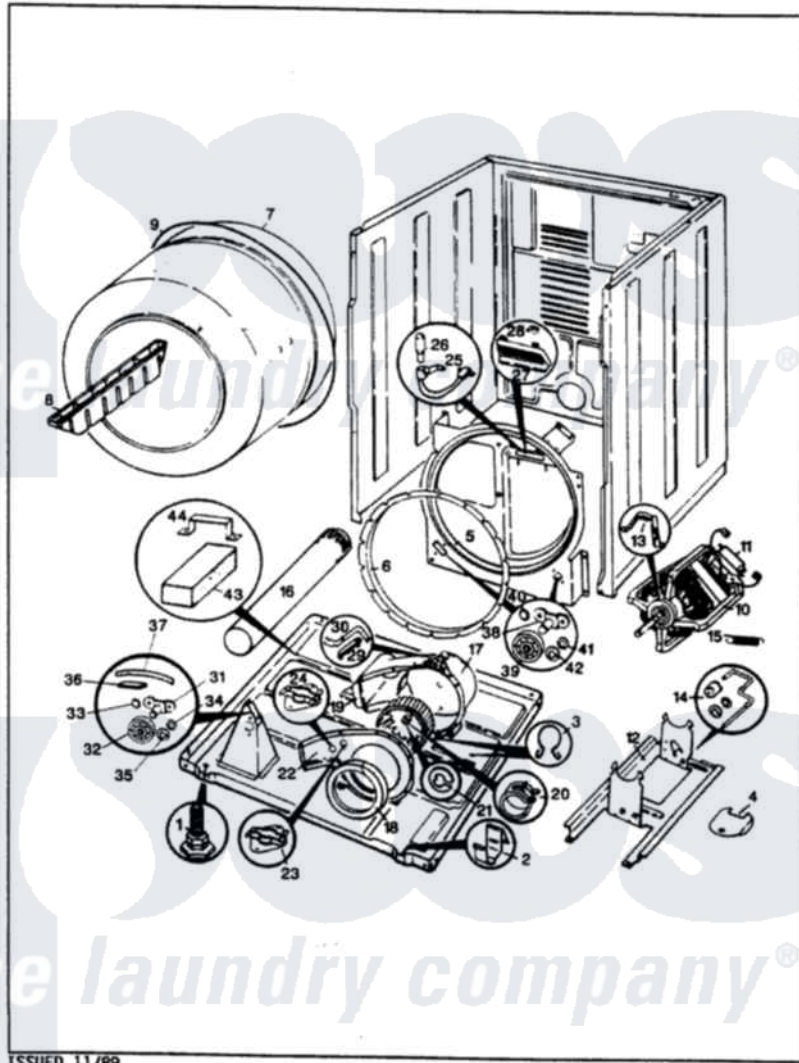

Magic Chef YE25HY2 03 - CYLINDER & DRIVE (REV. A-D)

MAGIC CHEF YE25HY2 CYLINDER & DRIVE

Magic Chef Residential Magic Chef YE25HY2 Dryer Parts Parts Diagram 03 - CYLINDER & DRIVE (REV. A-D)
 Click on the part number to view part

Item	Original Part Number	Replaced By	Status	Part Description
1	63-5519		Not Available	LEG, LEVELING
2	53-0120			Clip, Front Panel
3	25-7027	16515		Clip
4	53-0153		Not Available	SHIELD, WIRING
"	25-7741	W10116760		Screw
5	53-0131	LA-1054		Dryer Bulkhead Kit
"	25-7733	681414		Screw, 10AB X 1/2
6	53-0282	31001637		Seal Assembly, Cylinder Front
7	53-0178	53-1250		Cylinder
8	53-0117		Not Available	BAFFLE, GRAY
"	25-7759	3196164		Screw
9	53-1080	341241		Belt
10	53-1043			Motor Assembly 230V/50Hz
11	W10124350		Not Available	NOT REQUIRED PART OR SEE NOTE
12	53-0852		Not Available	MOTOR BRACKET
"	25-7811		Not Available	SCREW