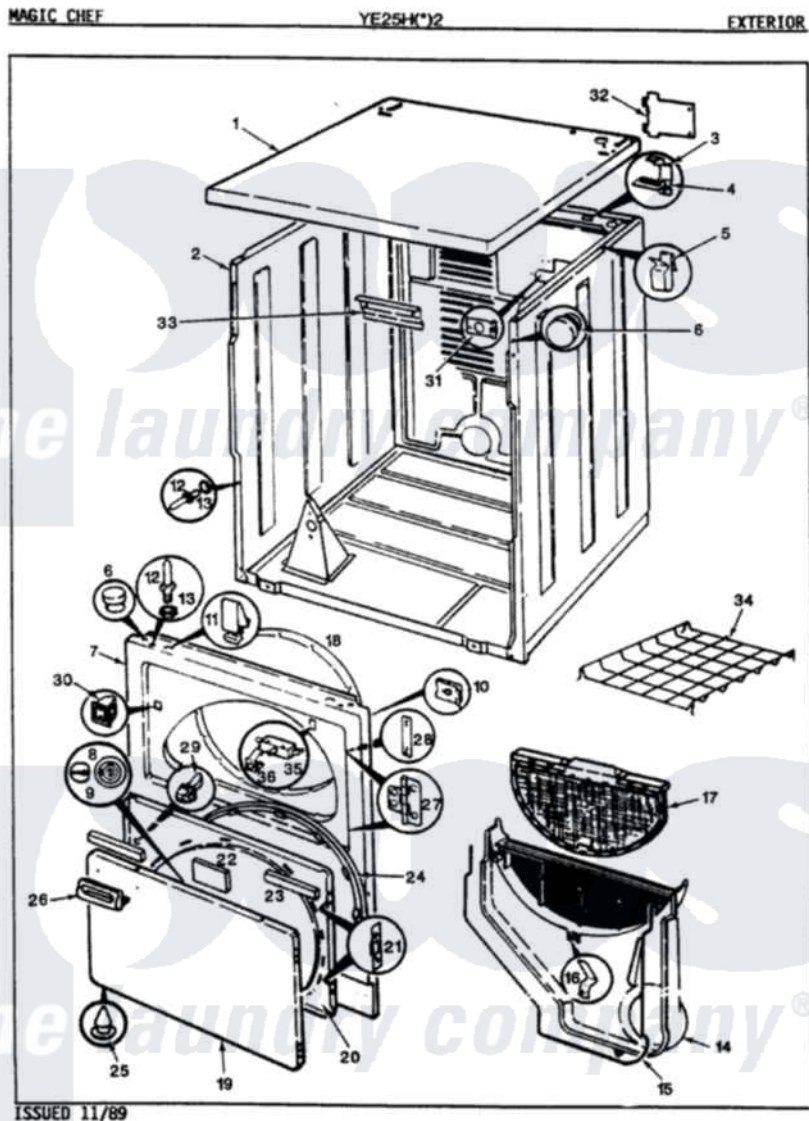

Magic Chef YE25HY2 04 - EXTERIOR (REV. A-D)

Magic Chef [Residential Magic Chef YE25HY2 Dryer Parts](#) Parts Diagram 04 - EXTERIOR (REV. A-D)
 Click on the part number to view part

Item	Original Part Number	Replaced By	Status	Part Description
1	53-0314-25		Not Available	CABINET TOP
"	53-1711-25		Not Available	CABINET TOP (DRYER)
3	63-5712			Hinge, Cabinet Top
4	25-3092	90767		Screw, 8A X 3/8 HeX Washer Head Tapping
"	33-0930			Pad, Top Hinge
5	25-3034			Clip, Wiring
6	33-2653			Bumper, Cabinet
7	53-0726-25		Not Available	PANEL, FRONT (H WHT)ELECTRIC
8	W10124350		Not Available	NOT REQUIRED PART OR SEE NOTE
9	W10124350		Not Available	NOT REQUIRED PART OR SEE NOTE
10	25-7820	489478		Screw, 8 X 1/2
"	25-7817		Not Available	CLIP, U-TYPE
11	25-7220			Clip, Cabinet Top
12	63-6148	53-0643		Pin, Locator

13	25-0224	3400029	Nut, Adapter Plate
"	53-0200		Sleeve, Locator Pin
14	53-1299	12001324	Duct Kit, Collector
"	53-0917	12001324	Duct Kit, Collector
"	25-7810	415013-35	Screw
15	53-0203	12001324	Duct Kit, Collector
16	53-0123		Clip
17	53-0918		Filter, Lint
18	53-0282	31001637	Seal Assembly, Cylinder Front
19	53-0154-25	Not Available	PANEL, OUTER DOOR (H WHT)
20	53-0740	Not Available	INNER DOOR
21	53-0119		Clip, Hinge
22	53-0251	53-1490	Door Pad
23	53-0252	53-1491	Door Pad
24	25-7770	3196169	Screw, Element
"	53-0112	31001529	Seal, Door
25	25-3534	25-7889	Plug Button
26	25-7810	415013-35	Screw
"	53-0928	53-0927	Handle, Door
27	53-0122	53-1492	Hinge, Dryer Door
28	53-0121	Not Available	TWIN NUT
"	25-7809		Screw, No.6-20 1/2 Flthd Torx
"	LA-1003		Door Catch Kit
29	73-0033	LA-1003	Door Catch Kit
30	53-0187	LA-1003	Door Catch Kit
31	25-7828	489483	Screw 10-32 X 1/2
"	53-0135	Not Available	SUPPORT, POWER CORD
32	25-7857	90767	Screw, 8A X 3/8 HeX Washer Head Tapping
"	53-0284		Cover, Terminal
33	25-3457		Screw, Sems
"	53-0133		Shield, Heat
34	W10124350	Not Available	NOT REQUIRED PART OR SEE NOTE
35	53-0147	53-0148	Switch, Door
36	63-5990	31001319	Clip, Switch