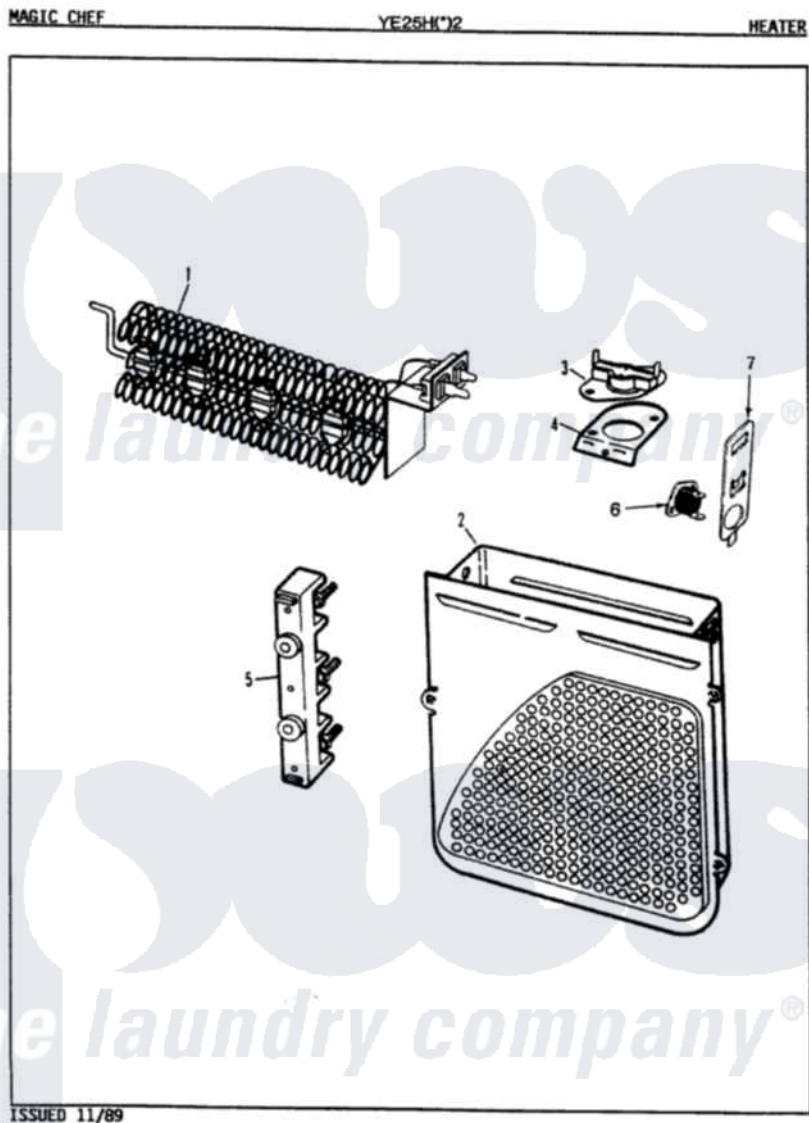

Magic Chef YE25HY2 05 - HEATER (REV. A-D)

Magic Chef [Residential Magic Chef YE25HY2 Dryer Parts](#) Parts Diagram 05 - HEATER (REV. A-D)
 Click on the part number to view part

Item	Original Part Number	Replaced By	Status	Part Description
1	25-7863			Screw
"	53-0864	31001500		Element, Heating
2	25-7819	M0217225		Screw
"	53-1232			Heater Housing Assembly
3	53-0771			Thermostat, Hi-Limit
"	25-3083	212951		Screw, No.6-32 X 1/4 Inch
4	53-0285			Bracket, Thermostat
"	25-7741	W10116760		Screw
5	53-0166	53-1518		Block, Terminal
"	25-0027	112432		Nut
"	25-6124		Not Available	NUT
"	25-3123		Not Available	WASHER, CUP
"	25-3122			Washer, Flat
"	25-7803	3400074		Screw
6	53-1182			Fuse, Thermal
7	53-1181			Bracket, Thermal Fuse