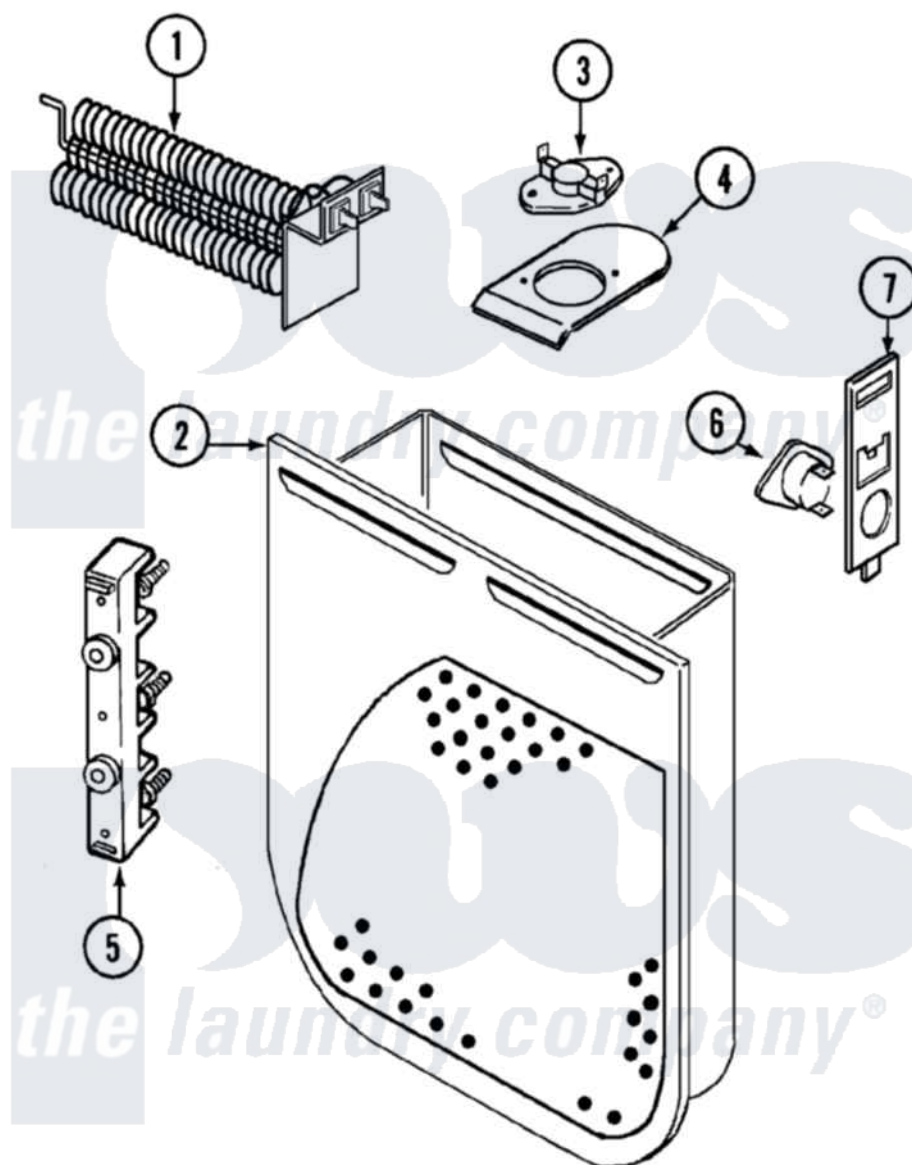

# Magic Chef YE25HY2 06 - HEATER (REV. E-F)

Magic Chef [Residential Magic Chef YE25HY2 Dryer Parts](#) Parts Diagram 06 - HEATER (REV. E-F)  
 Click on the part number to view part

Item	Original Part Number	Replaced By	Status	Part Description
1	<a href="#">25-7863</a>			Screw
"	53-0864	<a href="#">31001500</a>		Element, Heating
2	25-7819	<a href="#">M0217225</a>		Screw
"	<a href="#">53-1232</a>			Heater Housing Assembly
3	<a href="#">53-0771</a>			Thermostat, Hi-Limit
"	25-3083	<a href="#">212951</a>		Screw, No.6-32 X 1/4 Inch
4	<a href="#">53-0285</a>			Bracket, Thermostat
"	25-7741	<a href="#">W10116760</a>		Screw
5	53-0166	<a href="#">53-1518</a>		Block, Terminal
"	25-0027	<a href="#">112432</a>		Nut
"	25-6124		Not Available	NUT
"	25-3123		Not Available	WASHER, CUP
"	<a href="#">25-3122</a>			Washer, Flat
"	25-7803	<a href="#">3400074</a>		Screw
6	<a href="#">53-1182</a>			Fuse, Thermal
7	<a href="#">53-1181</a>			Bracket, Thermal Fuse