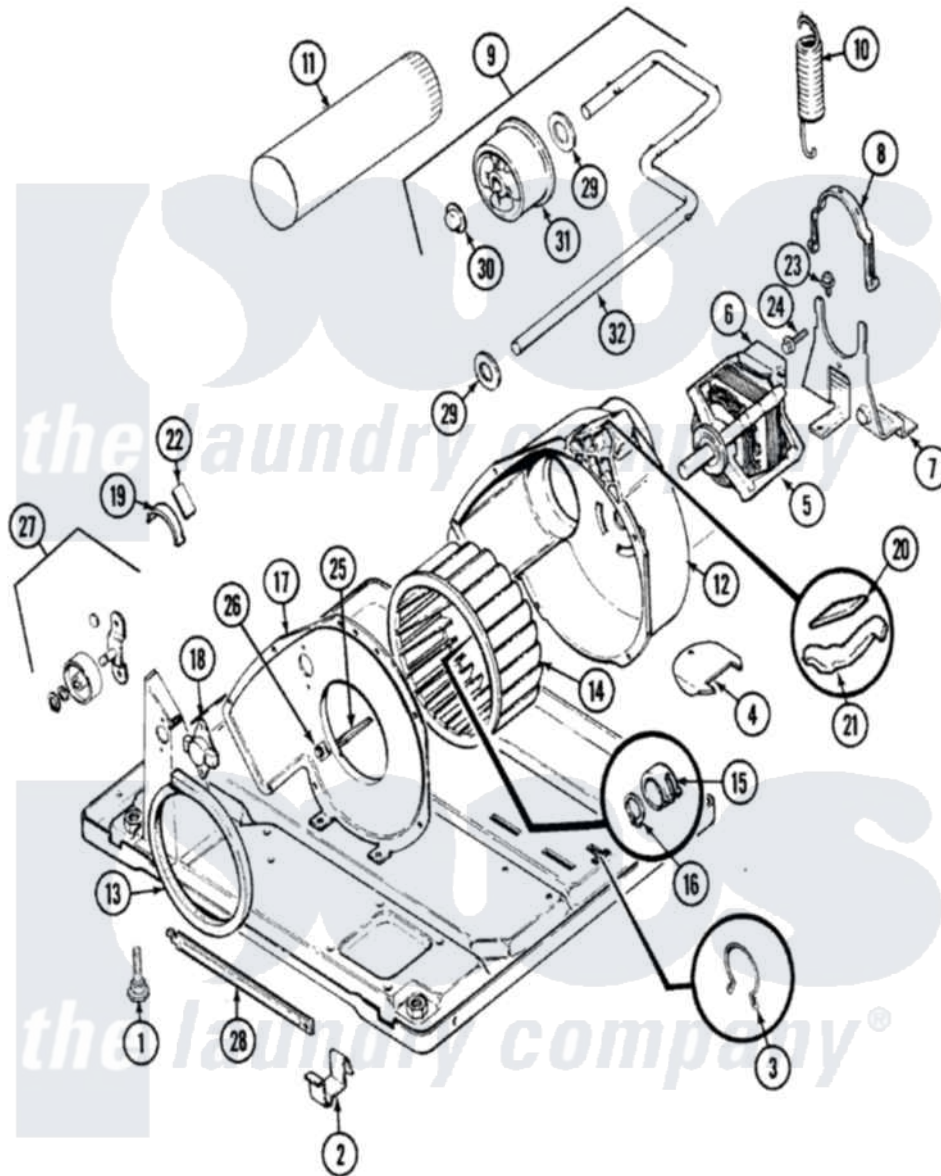

Magic Chef YE25HY2 07 - MOTOR & DRIVE (REV. E-F)

Magic Chef [Residential Magic Chef YE25HY2 Dryer Parts](#) Parts Diagram 07 - MOTOR & DRIVE (REV. E-F)
 Click on the part number to view part

Item	Original Part Number	Replaced By	Status	Part Description
1	63-5519		Not Available	LEG, LEVELING
2	53-0120			Clip, Front Panel
3	25-7027	16515		Clip
4	25-7741	W10116760		Screw
"	53-0153		Not Available	SHIELD, WIRING
5	53-2277	31001017		Motor
"	53-1043			Motor Assembly 230V/50Hz
"	53-1080	341241		Belt
6	53-0693	53-0332		Motor Switch
7	25-7811		Not Available	SCREW
"	53-0852		Not Available	MOTOR BRACKET
"	53-1932	31001570		Bracket, Motor
8	53-0214	660658		Clamp, Motor Mounting 343481 685441
9	53-2287			Idler Assembly
"	53-1650		Not Available	IDLER ASSY
10	53-1648			Idler Spring

"	53-2209	31001465	Spring, Idler
11	53-0134		Duct, Exhaust
"	25-2134	W10116760	Screw
12	53-1801		Housing, Blower
"	53-0774	Not Available	BLOWER HOUSING
13	53-0203	12001324	Duct Kit, Collector
14	53-0106		Blower Wheel
15	25-7823	312967	Clamp, Blower Housing
16	25-7855		Ring, Retaining
17	25-7807	33002917	Screw, No.10-16
"	53-0123		Clip
"	53-1934		Cover, Blower Housing
18	53-1107		Thermostat, Control
"	25-2134	W10116760	Screw
19	LA-1006		Glide Kit, Tumbler
"	53-0185	31001470	Glide, Tumbler
20	53-0724	31001356	Pad, Glide
21	53-0183	31001469	Glide, Tumbler
22	53-1684	31001356	Pad, Glide
"	LA-1008		Rr Roller Kit
23	25-7699	Not Available	STRAIN RELIEF
24	25-7674		Screw
25	53-1026		Guide, Vane Inlet
26	25-3457		Screw, Sems
27	LA-1007	12002126	Reinforcement Brace/Glide Kit
28	LA-2010	53-1625	Brace, Tumbler Support
29	25-7815		Washer
30	25-7957		Pushnut
31	53-1628	31001344	Pulley, Idler
32	53-2250	53-2287	Idler Assembly