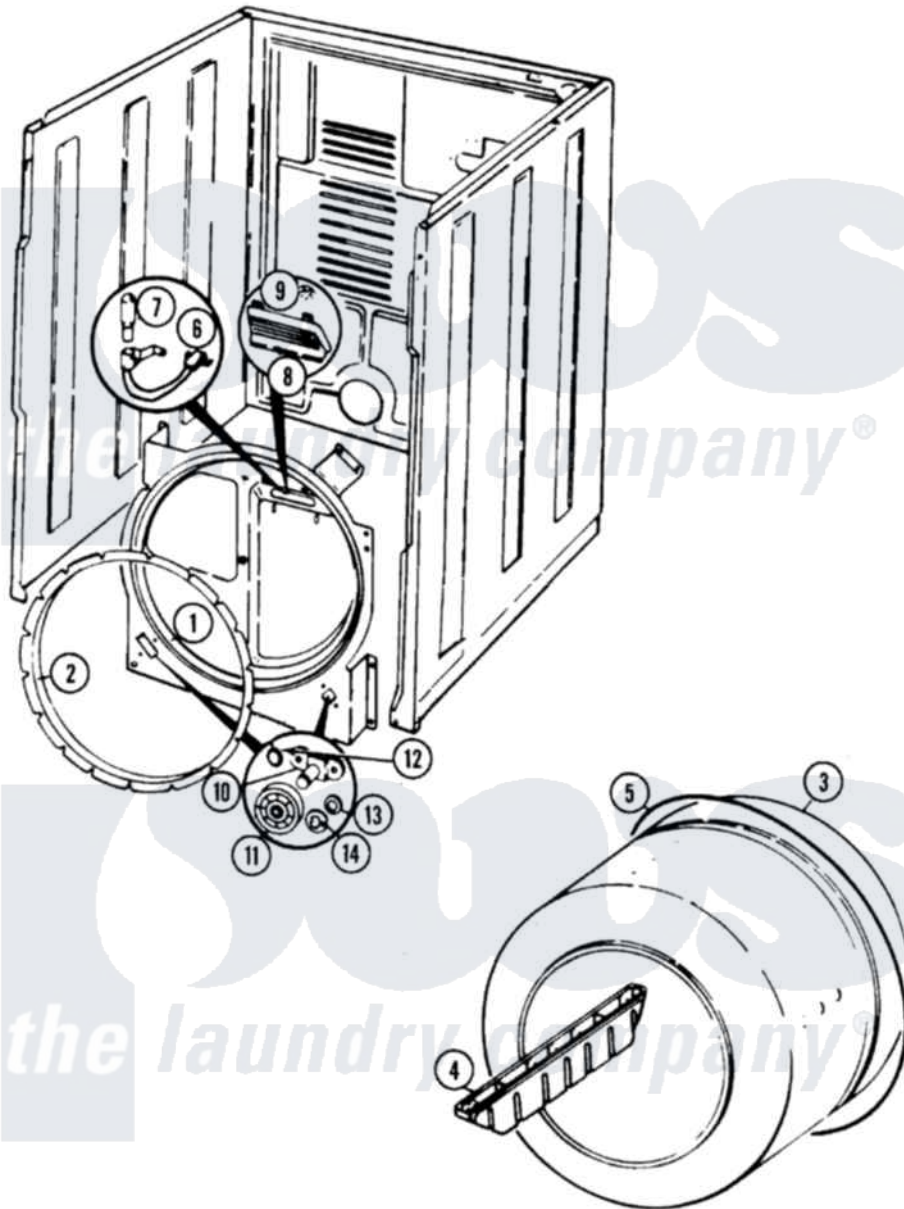

Magic Chef YE25HY2 08 - TUMBLER (REV. E-F)

Magic Chef [Residential Magic Chef YE25HY2 Dryer Parts](#) Parts Diagram 08 - TUMBLER (REV. E-F)
 Click on the part number to view part

Item	Original Part Number	Replaced By	Status	Part Description
1	25-7733	681414		Screw, 10AB X 1/2
"	53-0131	LA-1054		Dryer Bulkhead Kit
2	53-0282	31001637		Seal Assembly, Cylinder Front
3	53-0178	53-1250		Cylinder
4	53-0117		Not Available	BAFFLE, GRAY
"	25-7759	3196164		Screw
5	53-1589	341241		Belt
6	W10124350		Not Available	NOT REQUIRED PART OR SEE NOTE
"	W10124350		Not Available	NOT REQUIRED PART OR SEE NOTE
7	W10124350		Not Available	NOT REQUIRED PART OR SEE NOTE
8	W10124350		Not Available	NOT REQUIRED PART OR SEE NOTE
9	W10124350		Not Available	NOT REQUIRED PART OR SEE NOTE
10	53-0197			Support Assembly-Cylinder Rear

"	25-7101	3351614	Screw, Gearcase Cover Mounting
11	53-0642	31001096	Roller
12	25-7813		Spacer
13	25-7814		Washer
14	LA-1008		Rr Roller Kit
"	25-7854		Ring, Retaining