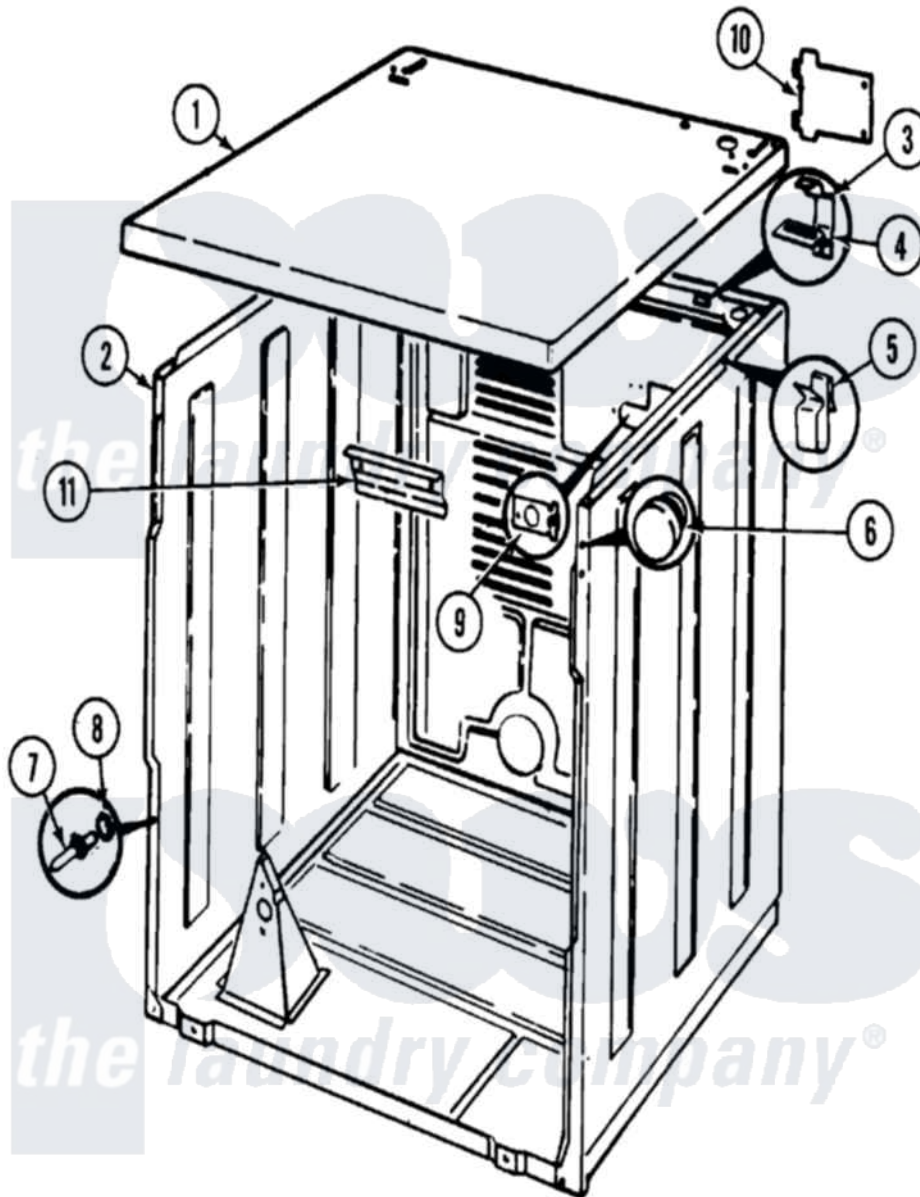

# Magic Chef YE26HN2 01 - CABINET (REV. E-G)

Magic Chef [Residential Magic Chef YE26HN2 Dryer Parts](#) Parts Diagram 01 - CABINET (REV. E-G)  
 Click on the part number to view part

Item	Original Part Number	Replaced By	Status	Part Description
1	53-1711		Not Available	CABINET TOP (DRYER)
2	53-1644	<a href="#">31001714</a>		Cabinet And Base Assembly
3	<a href="#">63-5712</a>			Hinge, Cabinet Top
4	<a href="#">33-0930</a>			Pad, Top Hinge
"	25-3092	<a href="#">90767</a>		Screw, 8A X 3/8 HeX Washer Head Tapping
5	<a href="#">25-3034</a>			Clip, Wiring
6	<a href="#">33-2653</a>			Bumper, Cabinet
7	63-6148	<a href="#">53-0643</a>		Pin, Locator
8	<a href="#">53-0200</a>			Sleeve, Locator Pin
"	25-0224	<a href="#">3400029</a>		Nut, Adapter Plate
9	53-0135		Not Available	SUPPORT, POWER CORD
10	<a href="#">53-0136</a>			Cover, Supply Cord
"	25-7857	<a href="#">90767</a>		Screw, 8A X 3/8 HeX Washer Head Tapping
11	<a href="#">53-0133</a>			Shield, Heat