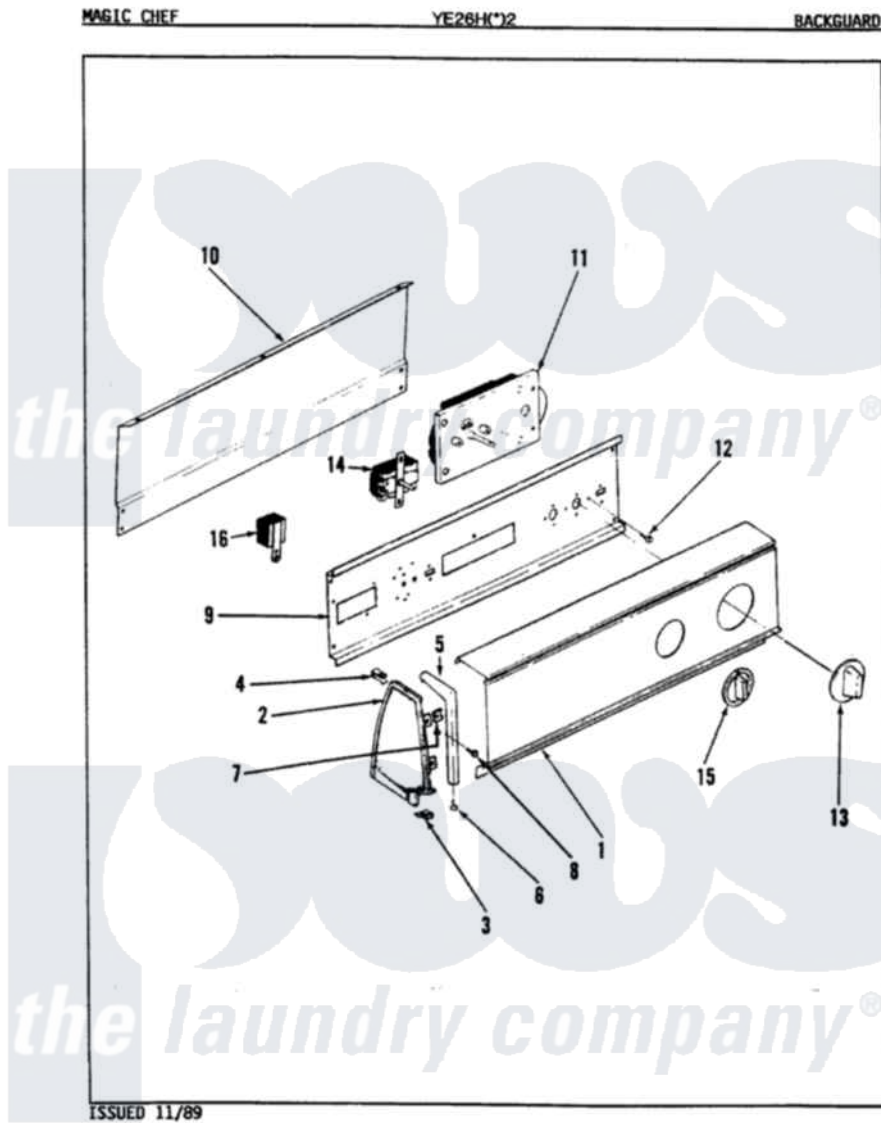

Magic Chef YE26HN2 02 - CONTROL PANEL (REV. A-D)

Magic Chef [Residential Magic Chef YE26HN2 Dryer Parts](#) Parts Diagram 02 - CONTROL PANEL (REV. A-D)
 Click on the part number to view part

Item	Original Part Number	Replaced By	Status	Part Description
1	53-1277		Not Available	CONTROL PANEL
2	35-2488	21001452		Cap- End
"	25-7649	910187		Screw
"	25-7697	25-2219		Screw
"	25-7702			Speedclip, End Cap To Control Panel
"	25-7851			Speedclip, End Cap To Top
"	35-2487	21001451		Cap- End
"	53-0264			RH Endcap
"	53-0265			LH Endcap
3	25-7851			Speedclip, End Cap To Top
"	25-7697	25-2219		Screw
4	25-7435	33002917		Screw, No.10-16
"	25-7852			Speedclip, Rr Shld To End Cap
5	53-0278		Not Available	TRIM, END CAP (LT)
"	53-0277		Not Available	TRIM, END CAP (RT)

6	25-7760		Screw
7	25-7702		Speedclip, End Cap To Control Panel
8	25-3092	90767	Screw, 8A X 3/8 HeX Washer Head Tapping
9	53-1676		Shield, Control
"	53-0365	53-1676	Shield, Control
10	35-2688	21001460	Shield, Rear
"	53-0268	21001460	Shield, Rear
11	63-6743	31001484	Resistor Assembly
"	53-1360	Not Available	TIMER MOTOR
"	53-1365		Timer
12	25-0205	216412	Screw, Bracket To Timer
13	53-1529	31001219	Knob Ski
14	25-3092	90767	Screw, 8A X 3/8 HeX Washer Head Tapping
"	53-1267	53-0456	Switch, Selector
15	35-2185	21001283	Knob, Selector----Piq
16	63-6731	53-1639	Buzzer Assembly
"	25-3092	90767	Screw, 8A X 3/8 HeX Washer Head Tapping
NI	63-5577	Not Available	MANUAL, USE & CARE