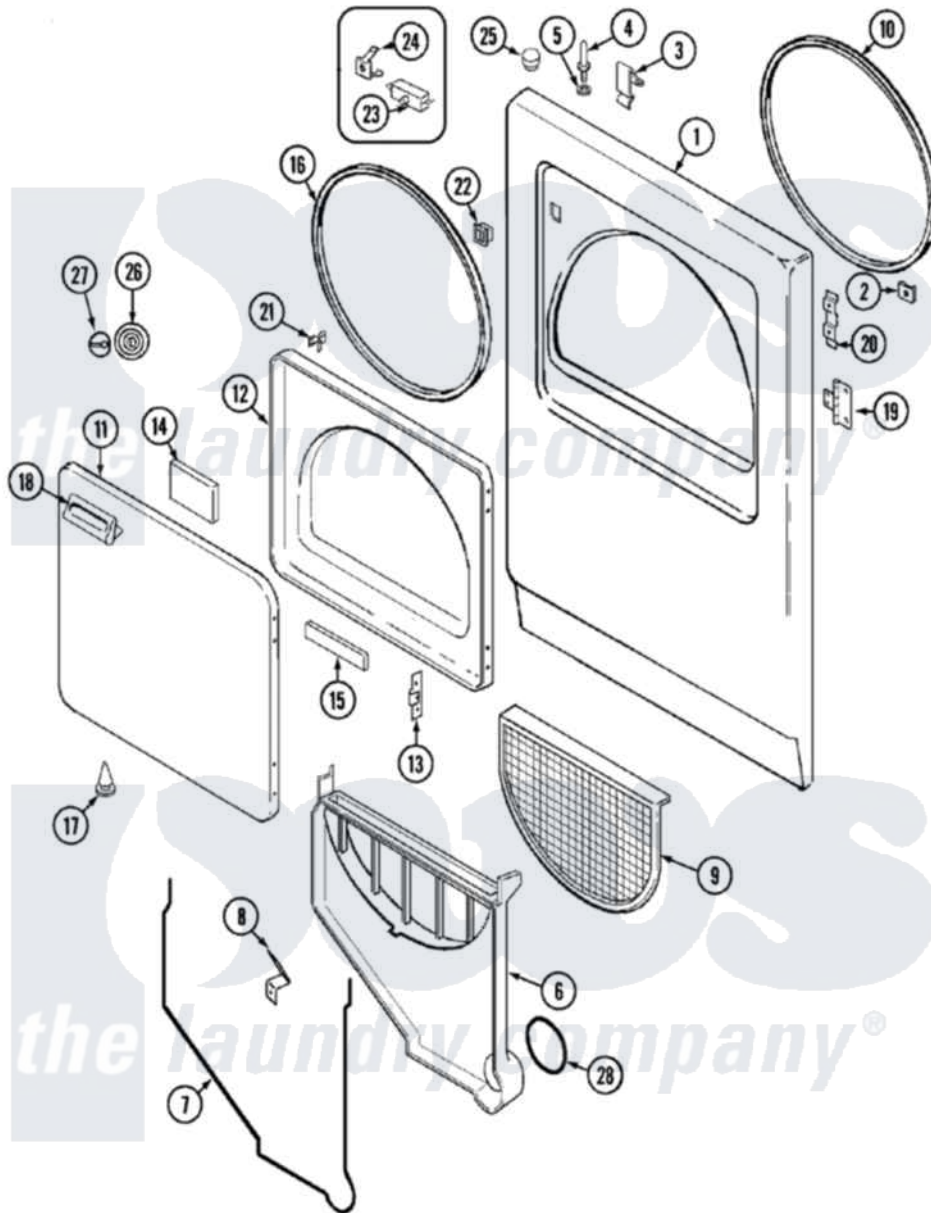

Magic Chef YE26HN2 05 - DOOR (REV. E-G)

Magic Chef [Residential Magic Chef YE26HN2 Dryer Parts](#) Parts Diagram 05 - DOOR (REV. E-G)
 Click on the part number to view part

Item	Original Part Number	Replaced By	Status	Part Description
1	53-0726	31001771		Panel, Front
2	25-7817		Not Available	CLIP, U-TYPE
"	25-7820	489478		Screw, 8 X 1/2
3	25-7220			Clip, Cabinet Top
4	63-6148	53-0643		Pin, Locator
5	25-0224	3400029		Nut, Adapter Plate
"	53-0200			Sleeve, Locator Pin
6	25-7810	415013-35		Screw
"	53-1299	12001324		Duct Kit, Collector
7	53-0203	12001324		Duct Kit, Collector
8	53-0123			Clip
9	53-0918			Filter, Lint
10	53-0282	31001637		Seal Assembly, Cylinder Front
11	53-0154			Panel, Outer Door
12	53-0912		Not Available	PANEL, INNER DOOR (WHT)
13	53-0119			Clip, Hinge

14	53-0251	53-1490	Door Pad
15	53-0252	53-1491	Door Pad
16	53-0112	31001529	Seal, Door
"	25-7770	3196169	Screw, Element
17	25-3534	25-7889	Plug Button
18	25-7810	415013-35	Screw
"	53-0928	53-0927	Handle, Door
19	53-0122	53-1492	Hinge, Dryer Door
"	25-7809		Screw, No.6-20 1/2 Flthd Torx
20	LA-1003		Door Catch Kit
"	53-0121	Not Available	TWIN NUT
21	73-0033	LA-1003	Door Catch Kit
22	25-7828	489483	Screw 10-32 X 1/2
"	LA-1005		Switch Kit
"	53-0187	LA-1003	Door Catch Kit
23	53-0148		Switch, Door
24	63-5990	31001319	Clip, Switch
25	33-2653		Bumper, Cabinet
26	W10124350	Not Available	NOT REQUIRED PART OR SEE NOTE
27	W10124350	Not Available	NOT REQUIRED PART OR SEE NOTE
28	53-0203	12001324	Duct Kit, Collector