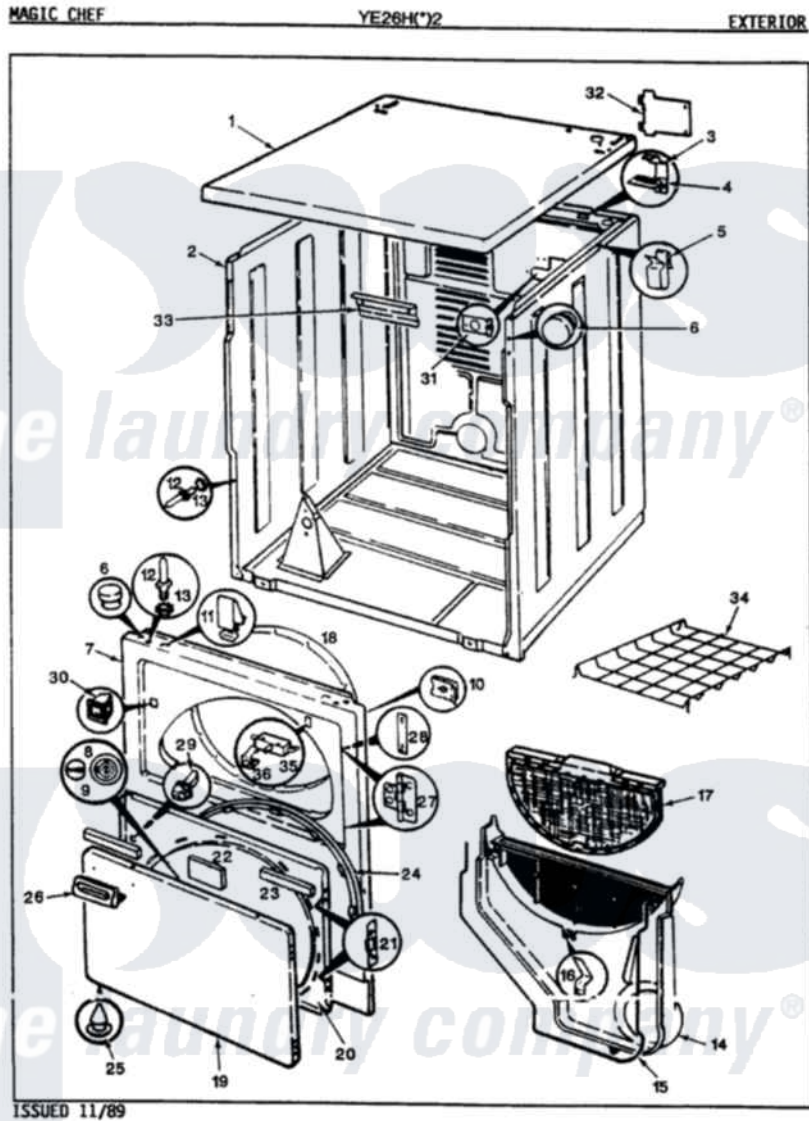

Magic Chef YE26HN2 06 - EXTERIOR (REV. A-D)

Magic Chef [Residential Magic Chef YE26HN2 Dryer Parts](#) Parts Diagram 06 - EXTERIOR (REV. A-D)
 Click on the part number to view part

Item	Original Part Number	Replaced By	Status	Part Description
1	53-0314		Not Available	CABINET TOP
"	53-1711		Not Available	CABINET TOP (DRYER)
2	53-0160	31001714		Cabinet And Base Assembly
3	63-5712			Hinge, Cabinet Top
4	33-0930			Pad, Top Hinge
"	25-3092	90767		Screw, 8A X 3/8 HeX Washer Head Tapping
5	25-3034			Clip, Wiring
6	33-2653			Bumper, Cabinet
7	53-0726	31001771		Panel, Front
8	W10124350		Not Available	NOT REQUIRED PART OR SEE NOTE
9	W10124350		Not Available	NOT REQUIRED PART OR SEE NOTE
10	25-7820	489478		Screw, 8 X 1/2
"	25-7817		Not Available	CLIP, U-TYPE
11	25-7220			Clip, Cabinet Top

12	63-6148	53-0643	Pin, Locator
13	53-0200		Sleeve, Locator Pin
"	25-0224	3400029	Nut, Adapter Plate
14	25-7810	415013-35	Screw
"	53-1299	12001324	Duct Kit, Collector
"	53-0917	12001324	Duct Kit, Collector
15	53-0203	12001324	Duct Kit, Collector
"	53-1298	Not Available	SEAL
16	53-0123		Clip
17	53-0918		Filter, Lint
18	53-0282	31001637	Seal Assembly, Cylinder Front
19	53-0154		Panel, Outer Door
20	53-0740	Not Available	INNER DOOR
21	53-0119		Clip, Hinge
22	53-0251	53-1490	Door Pad
23	53-0252	53-1491	Door Pad
24	25-7770	3196169	Screw, Element
"	53-0112	31001529	Seal, Door
25	25-3534	25-7889	Plug Button
26	25-7810	415013-35	Screw
"	53-0928	53-0927	Handle, Door
27	53-0122	53-1492	Hinge, Dryer Door
28	LA-1003		Door Catch Kit
"	25-7809		Screw, No.6-20 1/2 Flthd Torx
"	53-0121	Not Available	TWIN NUT
29	73-0033	LA-1003	Door Catch Kit
30	53-0187	LA-1003	Door Catch Kit
31	25-7828	489483	Screw 10-32 X 1/2
"	53-0135	Not Available	SUPPORT, POWER CORD
32	25-7857	90767	Screw, 8A X 3/8 HeX Washer Head Tapping
"	53-0284		Cover, Terminal
33	25-3457		Screw, Sems
"	53-0133		Shield, Heat
34	W10124350	Not Available	NOT REQUIRED PART OR SEE NOTE
35	53-0147	53-0148	Switch, Door
36	63-5990	31001319	Clip, Switch