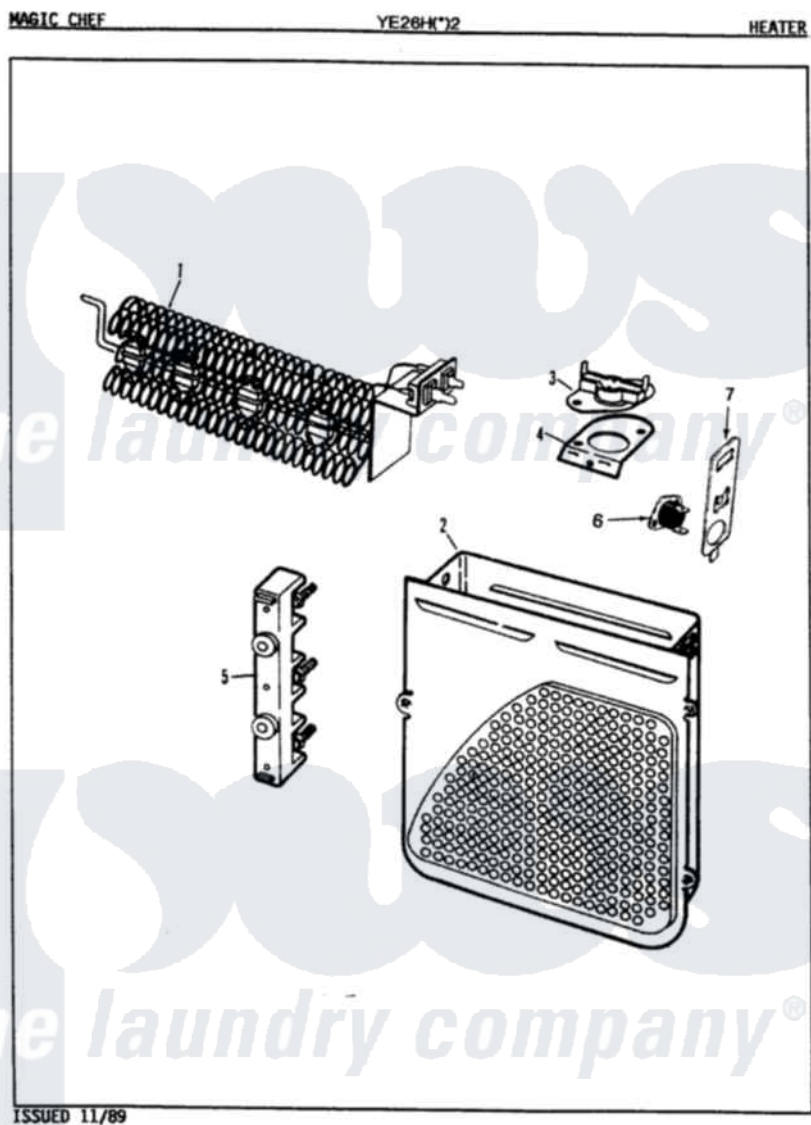

Magic Chef YE26HN2 07 - HEATER (REV. A-D)

Magic Chef [Residential Magic Chef YE26HN2 Dryer Parts](#) Parts Diagram 07 - HEATER (REV. A-D)
 Click on the part number to view part

Item	Original Part Number	Replaced By	Status	Part Description
1	25-7863			Screw
"	53-0864	31001500		Element, Heating
2	25-7819	M0217225		Screw
"	53-1232			Heater Housing Assembly
3	53-0771			Thermostat, Hi-Limit
"	25-3083	212951		Screw, No.6-32 X 1/4 Inch
4	53-0285			Bracket, Thermostat
"	25-7741	W10116760		Screw
5	53-0166	53-1518		Block, Terminal
"	25-0027	112432		Nut
"	25-6124		Not Available	NUT
"	25-3123		Not Available	WASHER, CUP
"	25-3122			Washer, Flat
"	25-7803	3400074		Screw
6	53-1182			Fuse, Thermal
7	53-1181			Bracket, Thermal Fuse