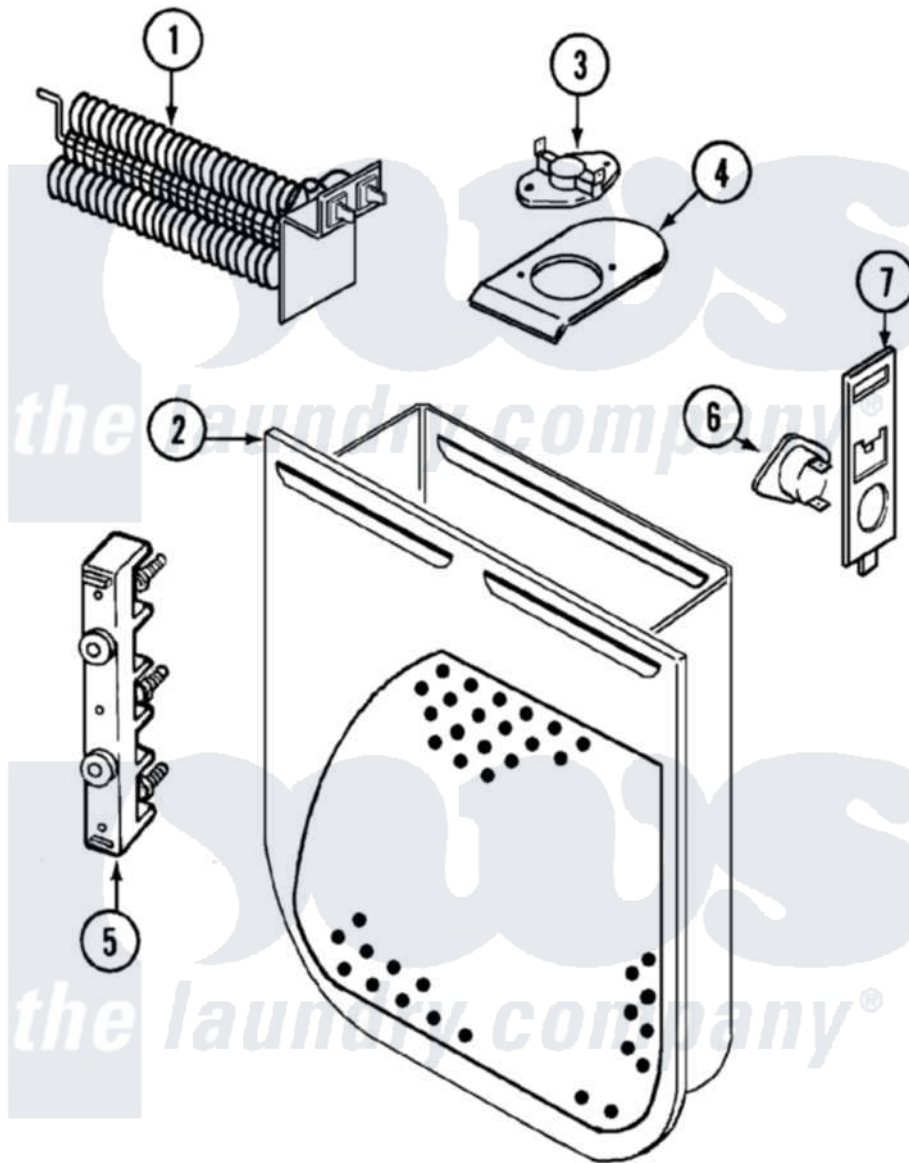

# Magic Chef YE26HN2 08 - HEATER (REV. E-G)

Magic Chef [Residential Magic Chef YE26HN2 Dryer Parts](#) Parts Diagram 08 - HEATER (REV. E-G)  
 Click on the part number to view part

Item	Original Part Number	Replaced By	Status	Part Description
1	<a href="#">25-7863</a>			Screw
"	53-0864	<a href="#">31001500</a>		Element, Heating
2	25-7819	<a href="#">M0217225</a>		Screw
"	<a href="#">53-1232</a>			Heater Housing Assembly
3	<a href="#">53-0771</a>			Thermostat, Hi-Limit
"	25-3083	<a href="#">212951</a>		Screw, No.6-32 X 1/4 Inch
4	<a href="#">53-0285</a>			Bracket, Thermostat
"	25-7741	<a href="#">W10116760</a>		Screw
5	53-0166	<a href="#">53-1518</a>		Block, Terminal
"	25-0027	<a href="#">112432</a>		Nut
"	25-6124		Not Available	NUT
"	25-3123		Not Available	WASHER, CUP
"	<a href="#">25-3122</a>			Washer, Flat
"	25-7803	<a href="#">3400074</a>		Screw
6	<a href="#">53-1182</a>			Fuse, Thermal
7	<a href="#">53-1181</a>			Bracket, Thermal Fuse