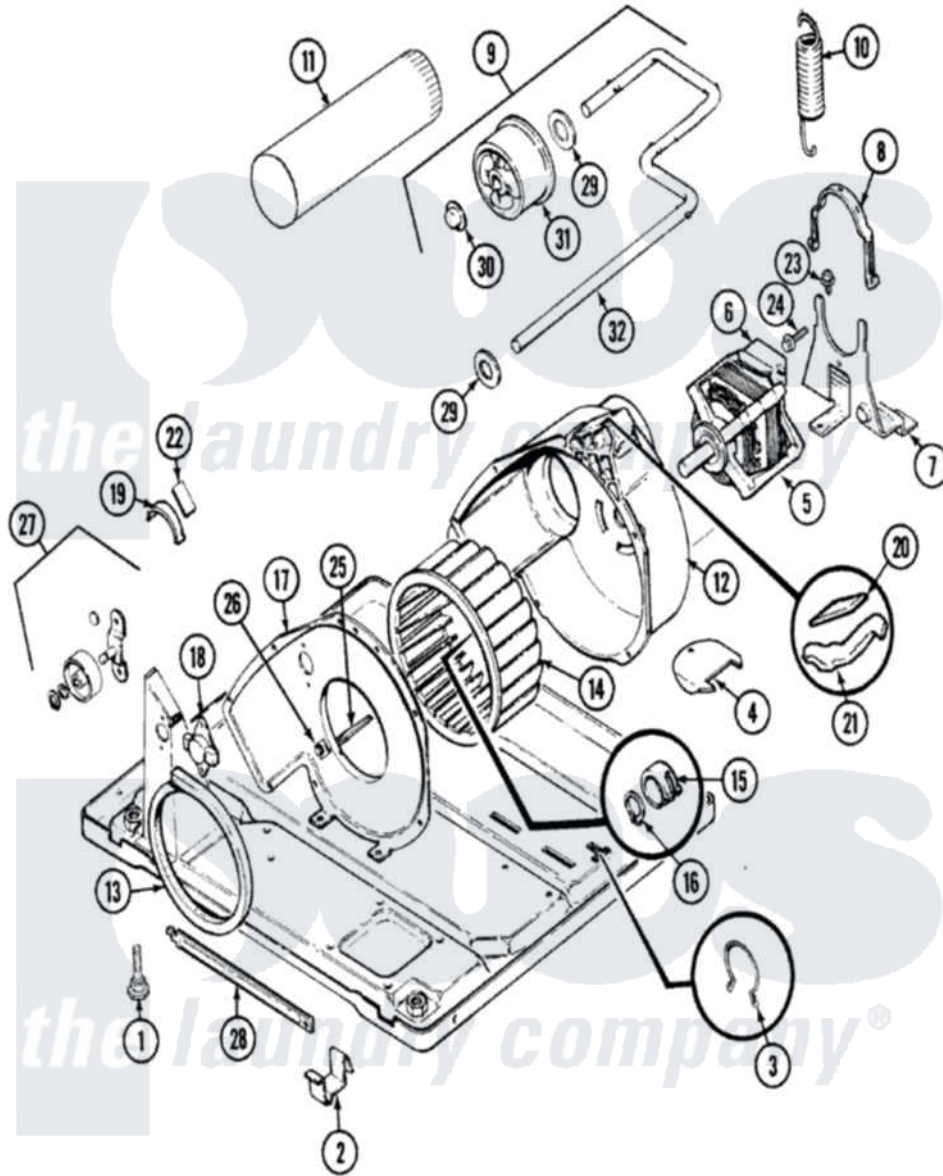

# Magic Chef YE26HN2 09 - MOTOR & DRIVE (REV. E-G)

Magic Chef [Residential Magic Chef YE26HN2 Dryer Parts](#) Parts Diagram 09 - MOTOR & DRIVE (REV. E-G)  
 Click on the part number to view part

Item	Original Part Number	Replaced By	Status	Part Description
1	63-5519		Not Available	LEG, LEVELING
2	<a href="#">53-0120</a>			Clip, Front Panel
3	25-7027	<a href="#">16515</a>		Clip
4	25-7741	<a href="#">W10116760</a>		Screw
"	53-0153		Not Available	SHIELD, WIRING
5	53-2276		Not Available	MOTOR & PULLEY ASSY (230V,60HZ)
"	<a href="#">53-1042</a>			Motor Assembly 230V/60Hz
"	53-1080	<a href="#">341241</a>		Belt
6	W10124350		Not Available	NOT REQUIRED PART OR SEE NOTE
7	25-7811		Not Available	SCREW
"	53-1932	<a href="#">31001570</a>		Bracket, Motor
"	53-0852		Not Available	MOTOR BRACKET
8	53-0214	<a href="#">660658</a>		Clamp, Motor Mounting 343481 685441
9	53-0764	<a href="#">53-2366</a>		Idler Arm