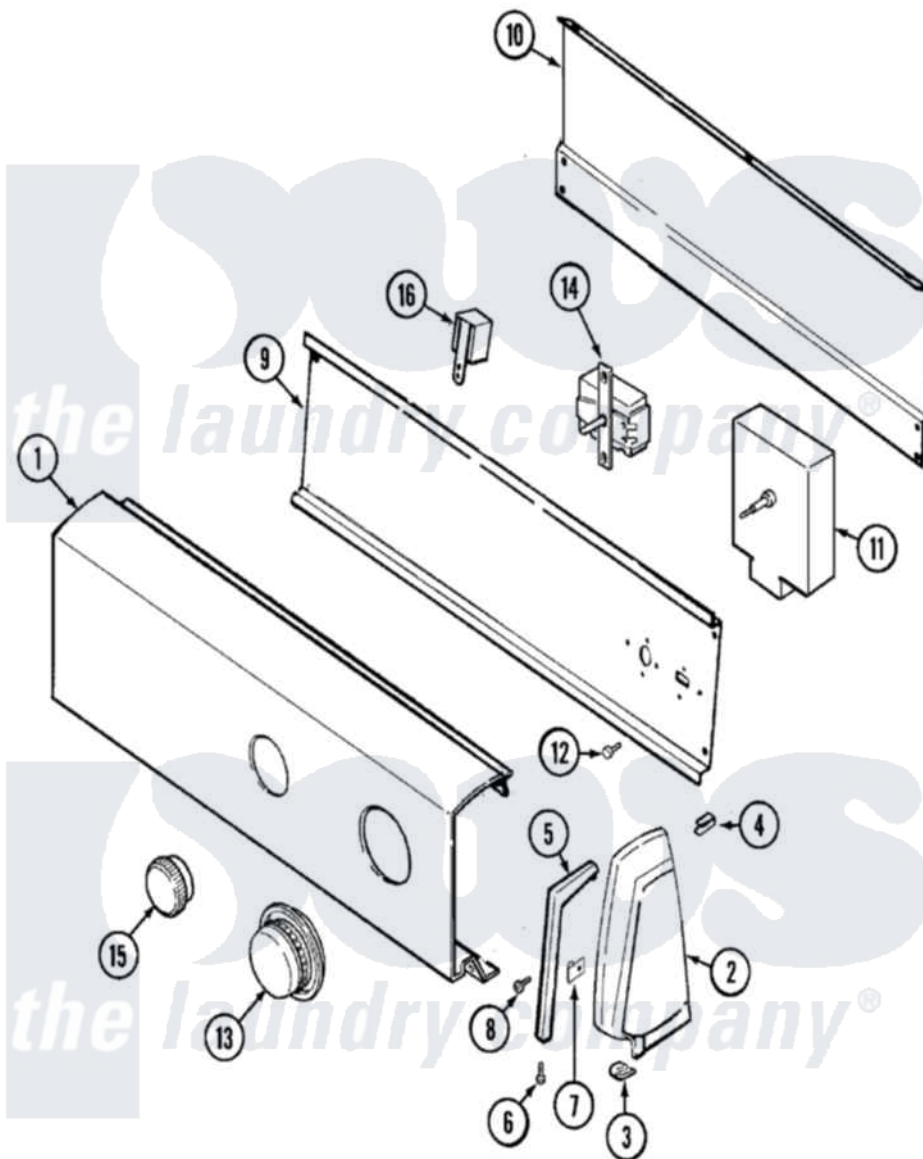

# Magic Chef YG204KA 01 - CONTROL PANEL

Magic Chef [Residential Magic Chef YG204KA Dryer Parts](#) Parts Diagram 01 - CONTROL PANEL  
 Click on the part number to view part

Item	Original Part Number	Replaced By	Status	Part Description
1	53-2469		Not Available	PANEL, CONTROL
2	35-2487	<a href="#">21001451</a>		Cap- End
"	25-7649	<a href="#">910187</a>		Screw
"	<a href="#">25-7702</a>			Speedclip, End Cap To Control Panel
"	35-2488	<a href="#">21001452</a>		Cap- End
3	25-7691		Not Available	SCREW, END CAP TO TOP
"	<a href="#">25-7851</a>			Speedclip, End Cap To Top
4	25-7435	<a href="#">33002917</a>		Screw, No.10-16
"	<a href="#">25-7852</a>			Speedclip, Rr Shld To End Cap
5	53-0279		Not Available	TRIM, END CAP (RT)
"	53-0280		Not Available	TRIM, END CAP (LT)
6	<a href="#">25-7760</a>			Screw
7	<a href="#">25-7702</a>			Speedclip, End Cap To Control Panel
8	25-3092	<a href="#">90767</a>		Screw, 8A X 3/8 HeX Washer Head Tapping

9	53-2504	<a href="#">31001193</a>	Pad, Shield
"	<a href="#">53-1676</a>		Shield, Control
10	35-2688	<a href="#">21001460</a>	Shield, Rear
11	<a href="#">53-1803</a>		Timer
12	25-7435	<a href="#">33002917</a>	Screw, No.10-16
13	53-2501	<a href="#">31001219</a>	Knob Ski
14	<a href="#">53-0456</a>		Switch, Selector
"	25-3092	<a href="#">90767</a>	Screw, 8A X 3/8 HeX Washer Head Tapping
15	35-3960	<a href="#">21001283</a>	Knob, Selector---Piq
16	<a href="#">53-1639</a>		Buzzer Assembly
"	25-3092	<a href="#">90767</a>	Screw, 8A X 3/8 HeX Washer Head Tapping
17	31001050	Not Available	MANUAL, USE & CARE
"	53-2485	Not Available	MANUAL, USE & CARE
18	16000329	Not Available	GUIDE, QUICK REF. - MAGIC CHEF