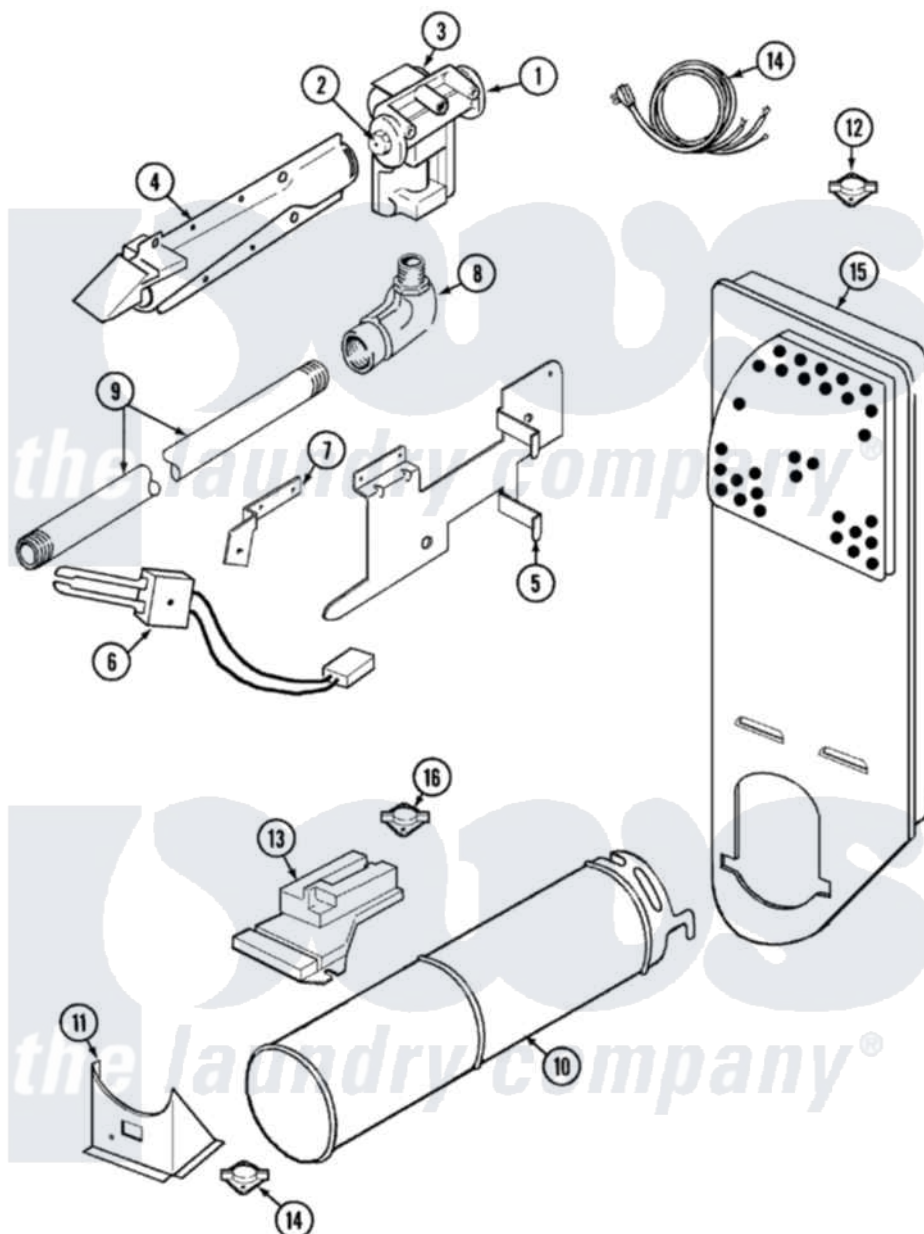

Magic Chef YG204KA 02 - GAS CARRYING

Magic Chef [Residential Magic Chef YG204KA Dryer Parts](#) Parts Diagram 02 - GAS CARRYING
 Click on the part number to view part

Item	Original Part Number	Replaced By	Status	Part Description
1	63-2098		Not Available	TAIL PIECE
"	63-6786N	306176		Valve, Gas
"	60-6846			Union Nut
2	63-3570			Burner Orifice
3	63-6615	279834		Coil-Valve
"	63-6614	279834		Coil-Valve
4	63-6682	31001784		Burner
5	53-0140			Mtg Bracket
"	25-7741	W10116760		Screw
6	53-0689	31001556		Igniter
7	25-3034			Clip, Wiring
"	53-0686		Not Available	BRACKET
"	25-2134	W10116760		Screw
"	25-7744	8281196		Screw
8	53-0101	31001042		Valve, Gas Shut Off
9	25-7741	W10116760		Screw

"	53-0173	31001777	Main Gas L
"	53-2362	31001777	Main Gas L
10	25-3032	Not Available	WIRING CLIP
"	53-1884		Housing, Heater
11	25-7741	W10116760	Screw
"	25-3092	90767	Screw, 8A X 3/8 HeX Washer Head Tapping
"	53-2363		Support, Heater Housing
"	53-0139	Not Available	HEATER SUPPORT
12	25-0168		Screw
"	53-0143	LA-1053	Fuse Kit, Thermal
13	25-2134	W10116760	Screw
"	63-5013	338906	Radiant, Sensor
14	63-6259	31001547	Cord, Power
15	25-7819	M0217225	Screw
"	53-1706		Inlet Air Duct Assembly
"	25-7741	W10116760	Screw
16	25-0168		Screw
"	LA-1053		Fuse Kit, Thermal
"	53-1182		Fuse, Thermal
"	53-1096	LA-1053	Fuse Kit, Thermal
"	25-3032	Not Available	WIRING CLIP
18	63-6766		Conversion Kit
"	12001031		Conversion Kit