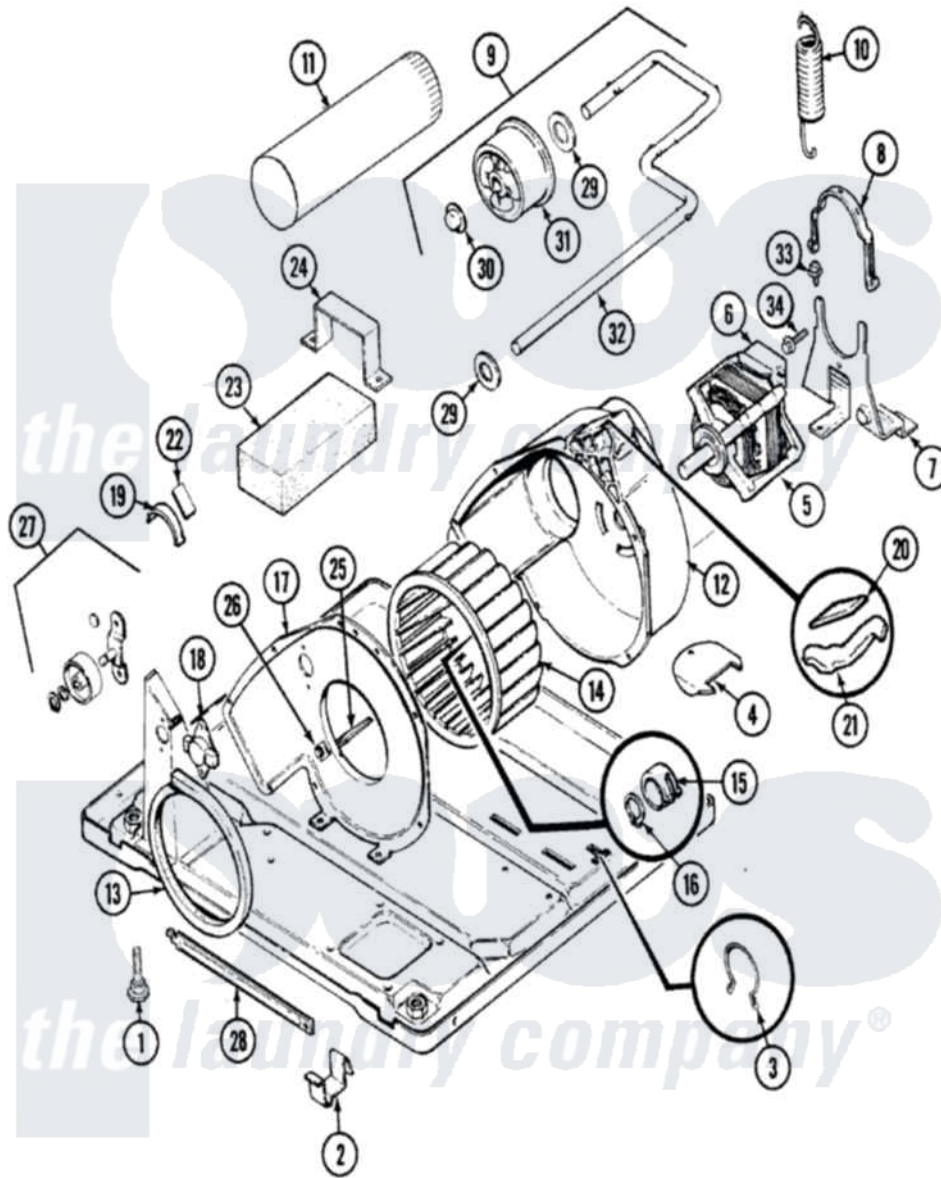

Magic Chef YG204KA 03 - MOTOR & DRIVE

Magic Chef [Residential Magic Chef YG204KA Dryer Parts](#) Parts Diagram 03 - MOTOR & DRIVE
 Click on the part number to view part

Item	Original Part Number	Replaced By	Status	Part Description
1	63-5834		Not Available	LEG, LEVELING
2	53-0120			Clip, Front Panel
3	25-7027	16515		Clip
4	53-1921			Shield, Wiring
"	25-7741	W10116760		Screw
5	31001015	W10410996		Motor-Drve
"	53-2275	W10410996		Motor-Drve
6	53-0693	53-0332		Motor Switch
7	53-1932	31001570		Bracket, Motor
"	25-7811		Not Available	SCREW
8	53-0214	660658		Clamp, Motor Mounting 343481 685441
9	53-2287			Idler Assembly
10	53-2209	31001465		Spring, Idler
11	53-0134			Duct, Exhaust
"	25-2134	W10116760		Screw
12	53-1801			Housing, Blower

13	53-0203	12001324	Duct Kit, Collector
14	31001043		Wheel, Blower
"	53-0106		Blower Wheel
15	25-7823	312967	Clamp, Blower Housing
16	25-7855		Ring, Retaining
17	53-1934		Cover, Blower Housing
"	25-7807	33002917	Screw, No.10-16
18	53-1107		Thermostat, Control
19	LA-1006		Glide Kit, Tumbler
"	53-2273	31001470	Glide, Tumbler
20	53-1684	31001356	Pad, Glide
21	53-2272	31001469	Glide, Tumbler
22	53-1684	31001356	Pad, Glide
23	53-0645		Not Available COUNTERWEIGHT
24	25-7732	681414	Screw, 10AB X 1/2
"	53-0644		Not Available BRACKET
25	53-1026		Guide, Vane Inlet
26	25-3457		Screw, Sems
27	LA-1008		Rr Roller Kit
"	LA-1007	12002126	Reinforcement Brace/Glide Kit
28	53-1625		Brace, Tumbler Support
29	25-7815		Washer
30	25-7957		Pushnut
31	53-1628	31001344	Pulley, Idler
32	53-2250	53-2287	Idler Assembly
33	25-7699		Not Available STRAIN RELIEF
34	25-7674		Screw