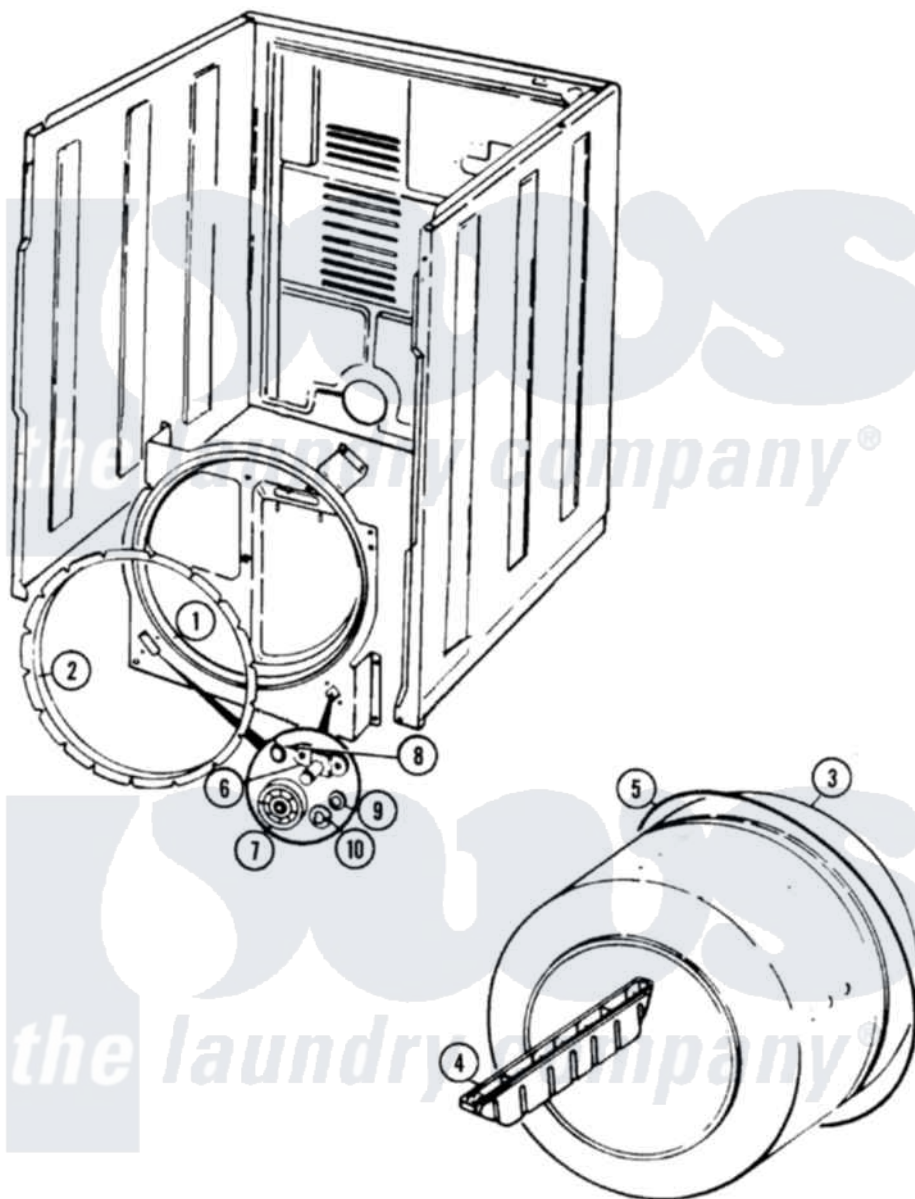

# Magic Chef YG204KA 04 - TUMBLER

Magic Chef [Residential Magic Chef YG204KA Dryer Parts](#) Parts Diagram 04 - TUMBLER  
 Click on the part number to view part

Item	Original Part Number	Replaced By	Status	Part Description
1	53-1703	<a href="#">LA-1054</a>		Dryer Bulkhead Kit
"	25-7733	<a href="#">681414</a>		Screw, 10AB X 1/2
2	53-0281	<a href="#">31001747</a>		Seal Assembly
3	<a href="#">53-1250</a>			Cylinder
4	53-1249		Not Available	BAFFLE, WHITE
"	25-7759	<a href="#">3196164</a>		Screw
5	53-1589	<a href="#">341241</a>		Belt
6	<a href="#">53-0197</a>			Support Assembly-Cylinder Rear
"	25-7101	<a href="#">3351614</a>		Screw, Gearcase Cover Mounting
7	53-1578	<a href="#">31001096</a>		Roller
8	<a href="#">25-7813</a>			Spacer
9	<a href="#">25-7814</a>			Washer
10	<a href="#">LA-1008</a>			Rr Roller Kit
"	<a href="#">25-7854</a>			Ring, Retaining