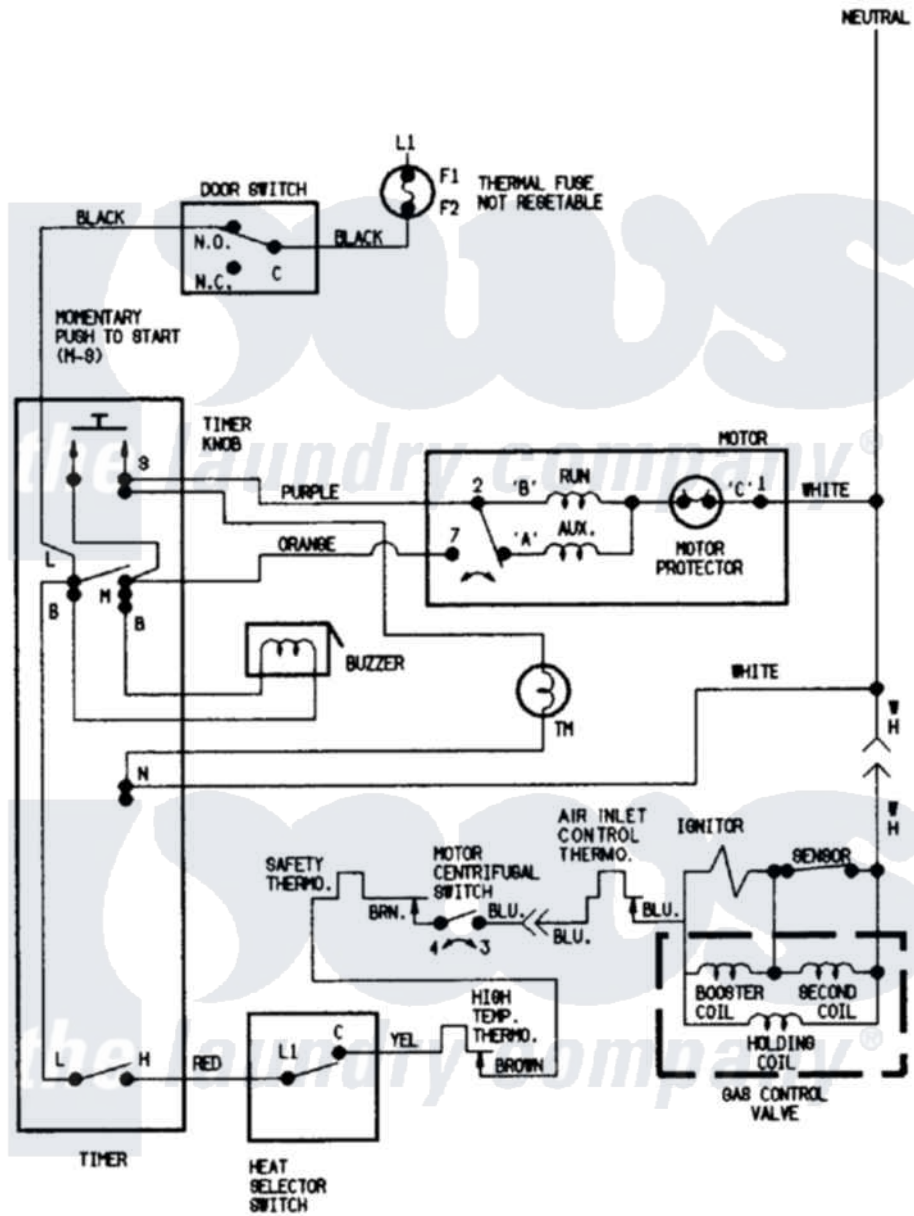

# Magic Chef YG204KA 05 - WIRING INFORMATION

Magic Chef [Residential Magic Chef YG204KA Dryer Parts](#) Parts Diagram 05 - WIRING INFORMATION  
 Click on the part number to view part

Item	Original Part Number	Replaced By	Status	Part Description
NI	15001205		Not Available	WIRING INFORMATION