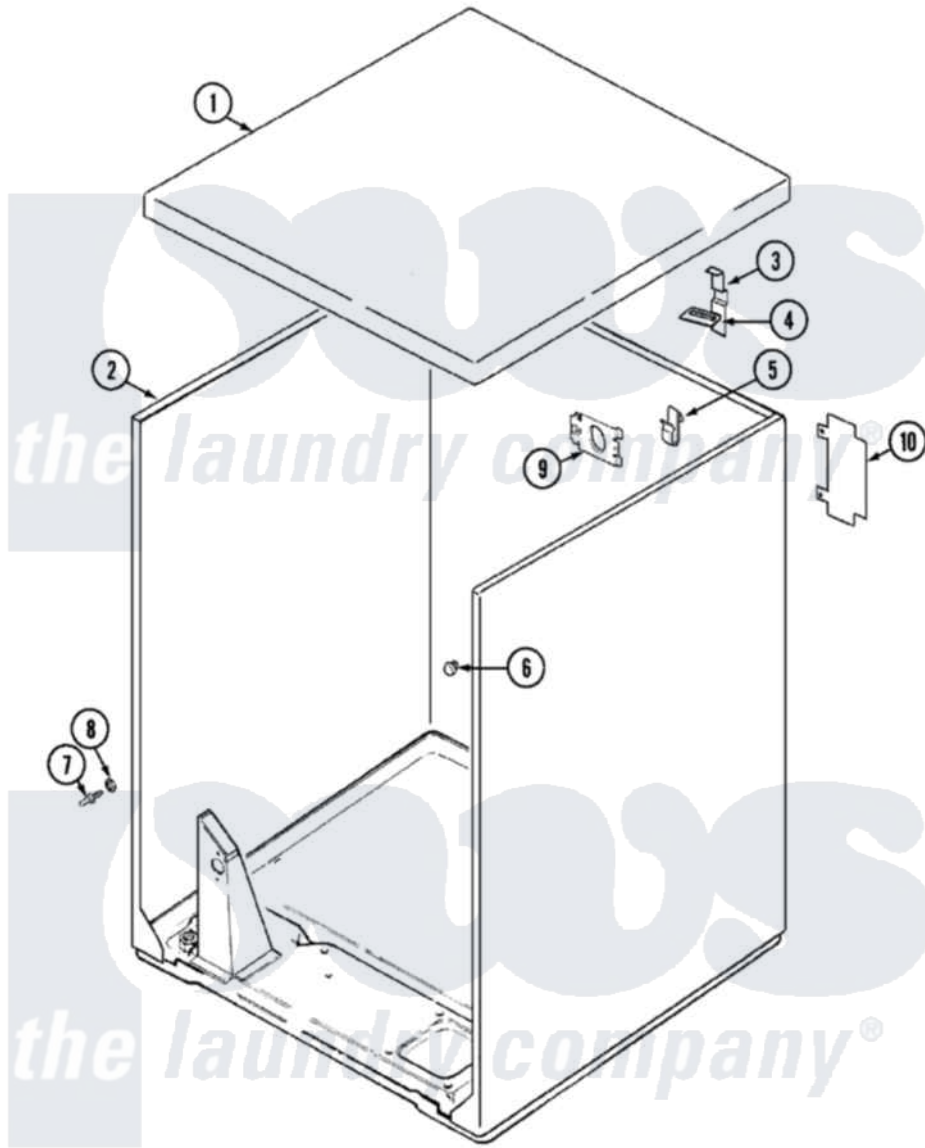

Magic Chef YG204KW 01 - CABINET

Magic Chef [Residential Magic Chef YG204KW Dryer Parts](#) Parts Diagram 01 - CABINET
 Click on the part number to view part

Item	Original Part Number	Replaced By	Status	Part Description
1	53-2435		Not Available	TOP, CABINET
2	53-2147	31001714		Cabinet And Base Assembly
3	63-5712			Hinge, Cabinet Top
4	33-0930			Pad, Top Hinge
"	25-3092	90767		Screw, 8A X 3/8 HeX Washer Head Tapping
5	25-3034			Clip, Wiring
6	33-2653			Bumper, Cabinet
7	53-0643			Pin, Locator
8	53-0200			Sleeve, Locator Pin
"	25-0224	3400029		Nut, Adapter Plate
9	53-0135		Not Available	SUPPORT, POWER CORD
10	53-0136			Cover, Supply Cord
"	25-7857	90767		Screw, 8A X 3/8 HeX Washer Head Tapping