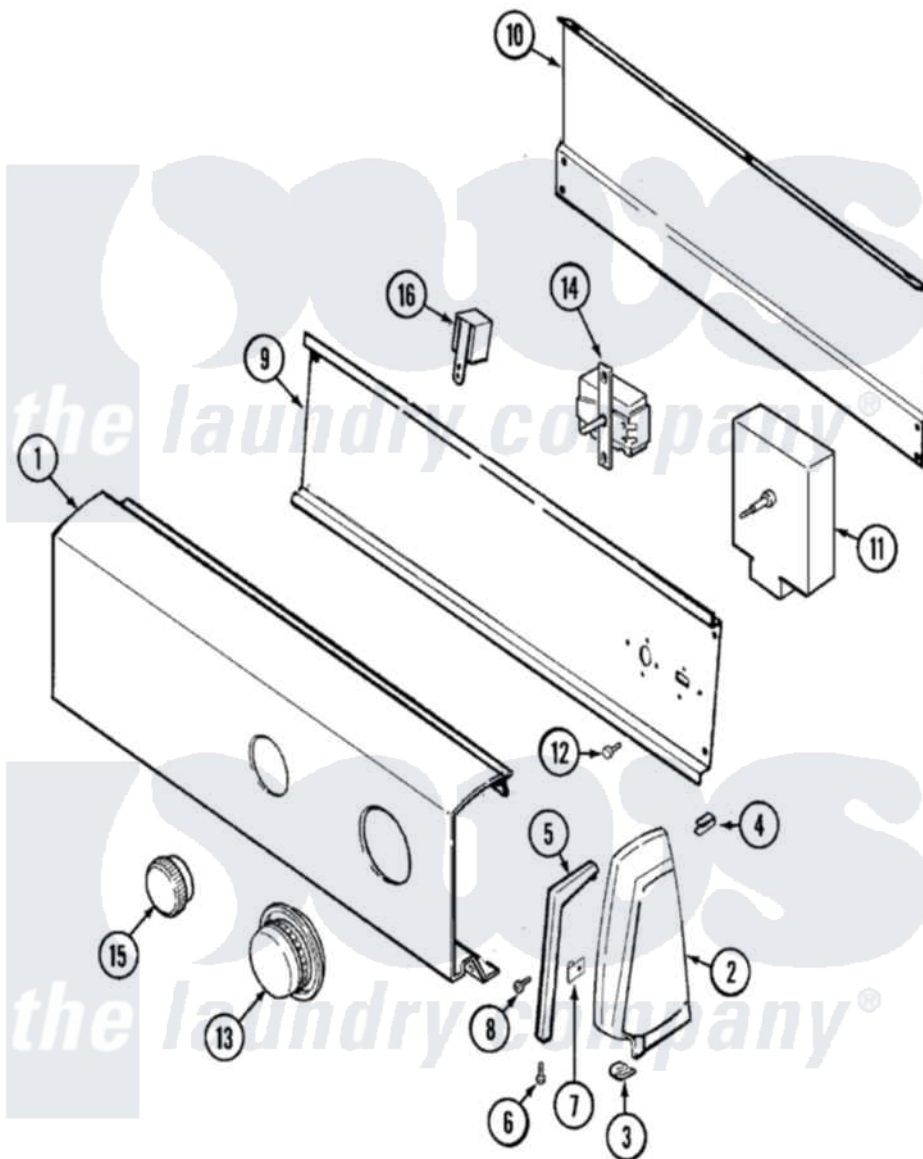

Magic Chef YG204KW 02 - CONTROL PANEL

Magic Chef [Residential Magic Chef YG204KW Dryer Parts](#) Parts Diagram 02 - CONTROL PANEL
 Click on the part number to view part

Item	Original Part Number	Replaced By	Status	Part Description
1	53-2469		Not Available	PANEL, CONTROL
2	35-2487	21001451		Cap- End
"	25-7649	910187		Screw
"	25-7702			Speedclip, End Cap To Control Panel
"	35-2488	21001452		Cap- End
3	25-7691		Not Available	SCREW, END CAP TO TOP
"	25-7851			Speedclip, End Cap To Top
4	25-7435	33002917		Screw, No.10-16
"	25-7852			Speedclip, Rr Shld To End Cap
5	53-0279		Not Available	TRIM, END CAP (RT)
"	53-0280		Not Available	TRIM, END CAP (LT)
6	25-7760			Screw
7	25-7702			Speedclip, End Cap To Control Panel
8	25-3092	90767		Screw, 8A X 3/8 HeX Washer Head Tapping

9	53-2504	31001193	Pad, Shield
"	53-1676		Shield, Control
10	35-2688	21001460	Shield, Rear
11	53-1803		Timer
12	25-7435	33002917	Screw, No.10-16
13	53-2501	31001219	Knob Ski
14	53-0456		Switch, Selector
"	25-3092	90767	Screw, 8A X 3/8 HeX Washer Head Tapping
15	35-3960	21001283	Knob, Selector---Piq
16	53-1639		Buzzer Assembly
"	25-3092	90767	Screw, 8A X 3/8 HeX Washer Head Tapping
17	31001050	Not Available	MANUAL, USE & CARE
"	53-2485	Not Available	MANUAL, USE & CARE
18	16000329	Not Available	GUIDE, QUICK REF. - MAGIC CHEF