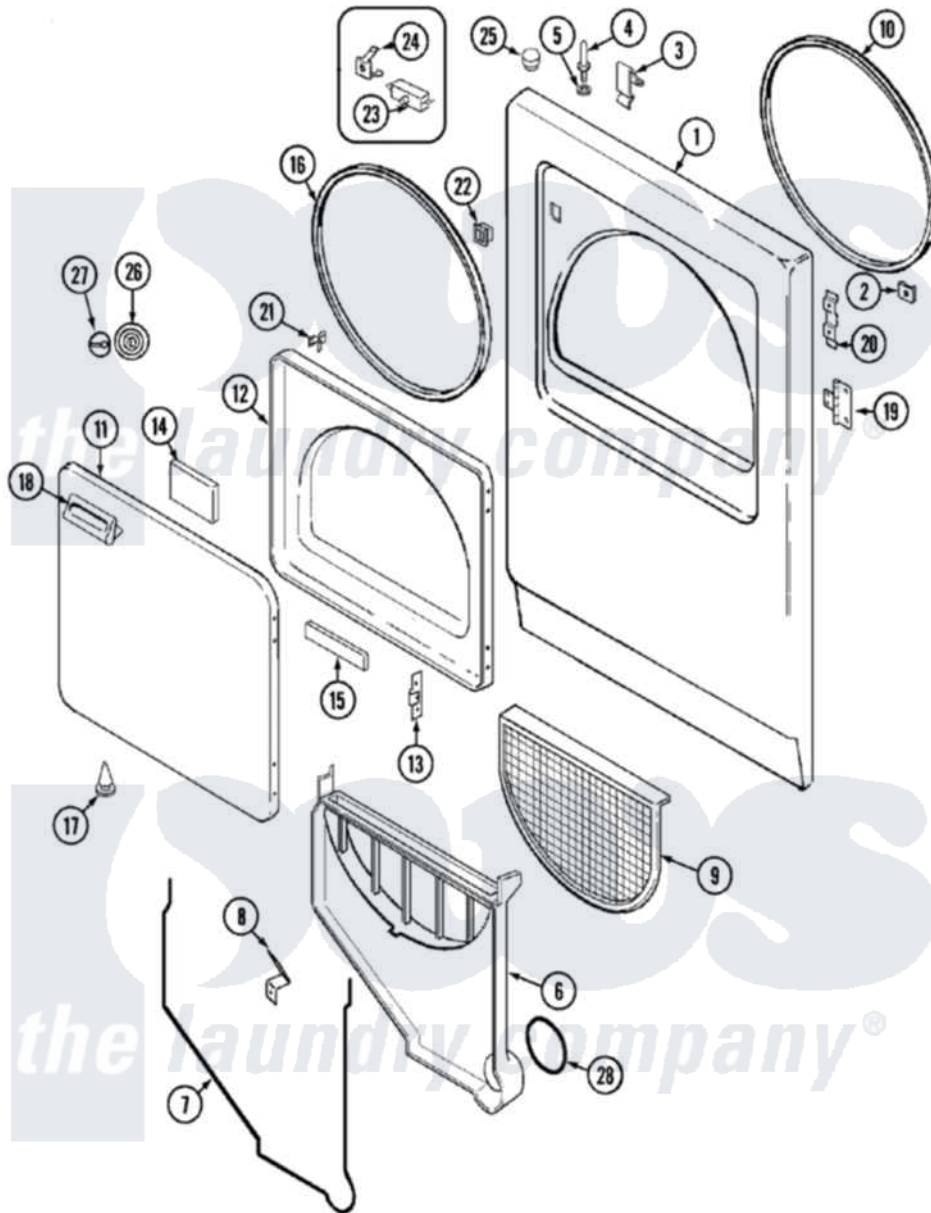

# Magic Chef YG204KW 03 - DOOR

Magic Chef [Residential Magic Chef YG204KW Dryer Parts](#) Parts Diagram 03 - DOOR  
 Click on the part number to view part

Item	Original Part Number	Replaced By	Status	Part Description
1	53-0727	<a href="#">12001190</a>		Panel Kit
2	25-7820	<a href="#">489478</a>		Screw, 8 X 1/2
"	25-7817		Not Available	CLIP, U-TYPE
3	<a href="#">25-7220</a>			Clip, Cabinet Top
4	<a href="#">53-0643</a>			Pin, Locator
5	<a href="#">53-0200</a>			Sleeve, Locator Pin
"	25-0224	<a href="#">3400029</a>		Nut, Adapter Plate
6	25-7810	<a href="#">415013-35</a>		Screw
"	53-1299	<a href="#">12001324</a>		Duct Kit, Collector
7	<a href="#">53-0204</a>			Seal
8	<a href="#">53-0123</a>			Clip
9	<a href="#">53-0918</a>			Filter, Lint
10	53-0281	<a href="#">31001747</a>		Seal Assembly
11	<a href="#">53-0154</a>			Panel, Outer Door
12	53-0912		Not Available	PANEL, INNER DOOR (WHT)
13	<a href="#">53-0119</a>			Clip, Hinge