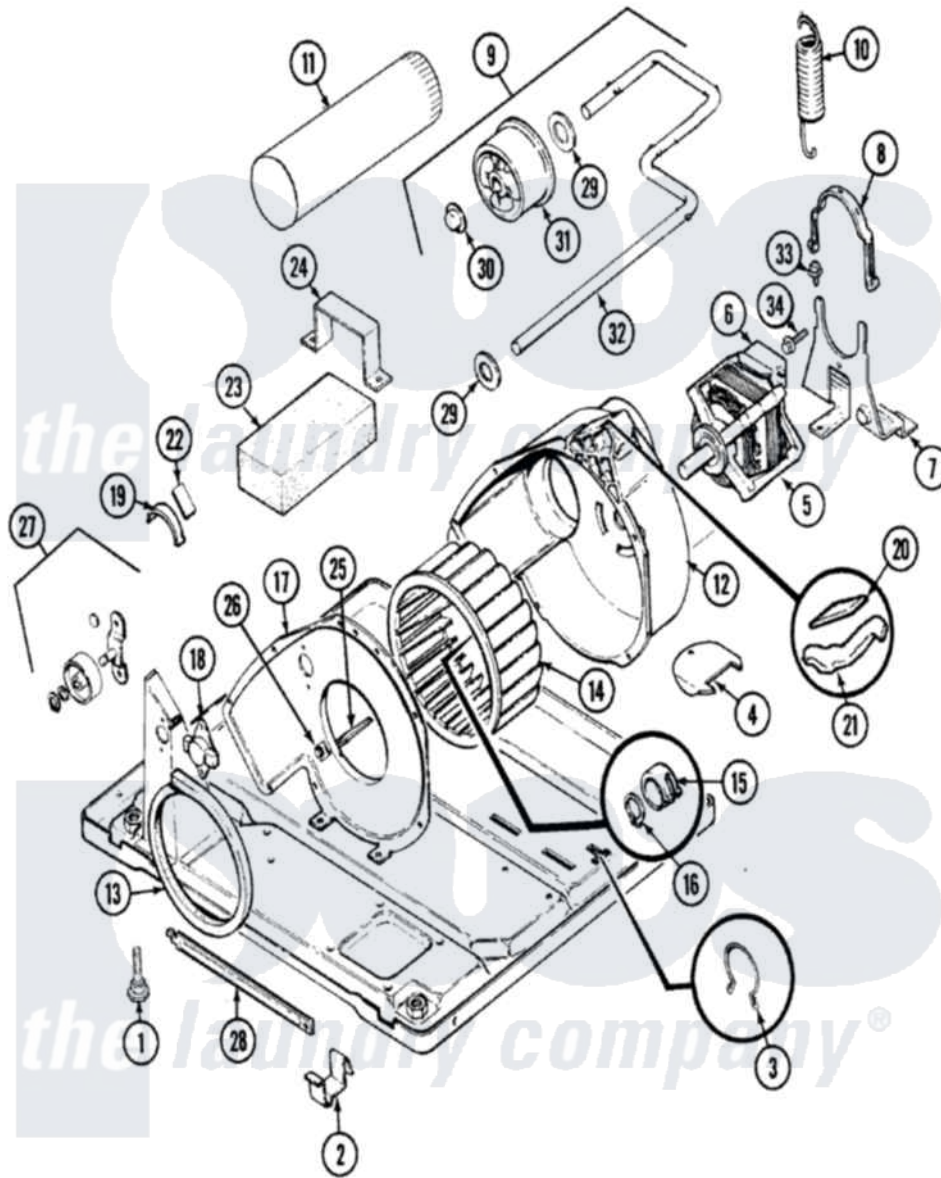

Magic Chef YG204KW 05 - MOTOR & DRIVE

Magic Chef [Residential Magic Chef YG204KW Dryer Parts](#) Parts Diagram 05 - MOTOR & DRIVE
 Click on the part number to view part

Item	Original Part Number	Replaced By	Status	Part Description
1	63-5834		Not Available	LEG, LEVELING
2	53-0120			Clip, Front Panel
3	25-7027	16515		Clip
4	53-1921			Shield, Wiring
"	25-7741	W10116760		Screw
5	31001015	W10410996		Motor-Drve
"	53-2275	W10410996		Motor-Drve
6	53-0693	53-0332		Motor Switch
7	53-1932	31001570		Bracket, Motor
"	25-7811		Not Available	SCREW
8	53-0214	660658		Clamp, Motor Mounting 343481 685441
9	53-2287			Idler Assembly
10	53-2209	31001465		Spring, Idler
11	53-0134			Duct, Exhaust
"	25-2134	W10116760		Screw
12	53-1801			Housing, Blower

13	53-0203	12001324	Duct Kit, Collector
14	31001043		Wheel, Blower
"	53-0106		Blower Wheel
15	25-7823	312967	Clamp, Blower Housing
16	25-7855		Ring, Retaining
17	53-1934		Cover, Blower Housing
"	25-7807	33002917	Screw, No.10-16
18	53-1107		Thermostat, Control
19	LA-1006		Glide Kit, Tumbler
"	53-2273	31001470	Glide, Tumbler
20	53-1684	31001356	Pad, Glide
21	53-2272	31001469	Glide, Tumbler
22	53-1684	31001356	Pad, Glide
23	53-0645		Not Available COUNTERWEIGHT
24	25-7732	681414	Screw, 10AB X 1/2
"	53-0644		Not Available BRACKET
25	53-1026		Guide, Vane Inlet
26	25-3457		Screw, Sems
27	LA-1008		Rr Roller Kit
"	LA-1007	12002126	Reinforcement Brace/Glide Kit
28	53-1625		Brace, Tumbler Support
29	25-7815		Washer
30	25-7957		Pushnut
31	53-1628	31001344	Pulley, Idler
32	53-2250	53-2287	Idler Assembly
33	25-7699		Not Available STRAIN RELIEF
34	25-7674		Screw