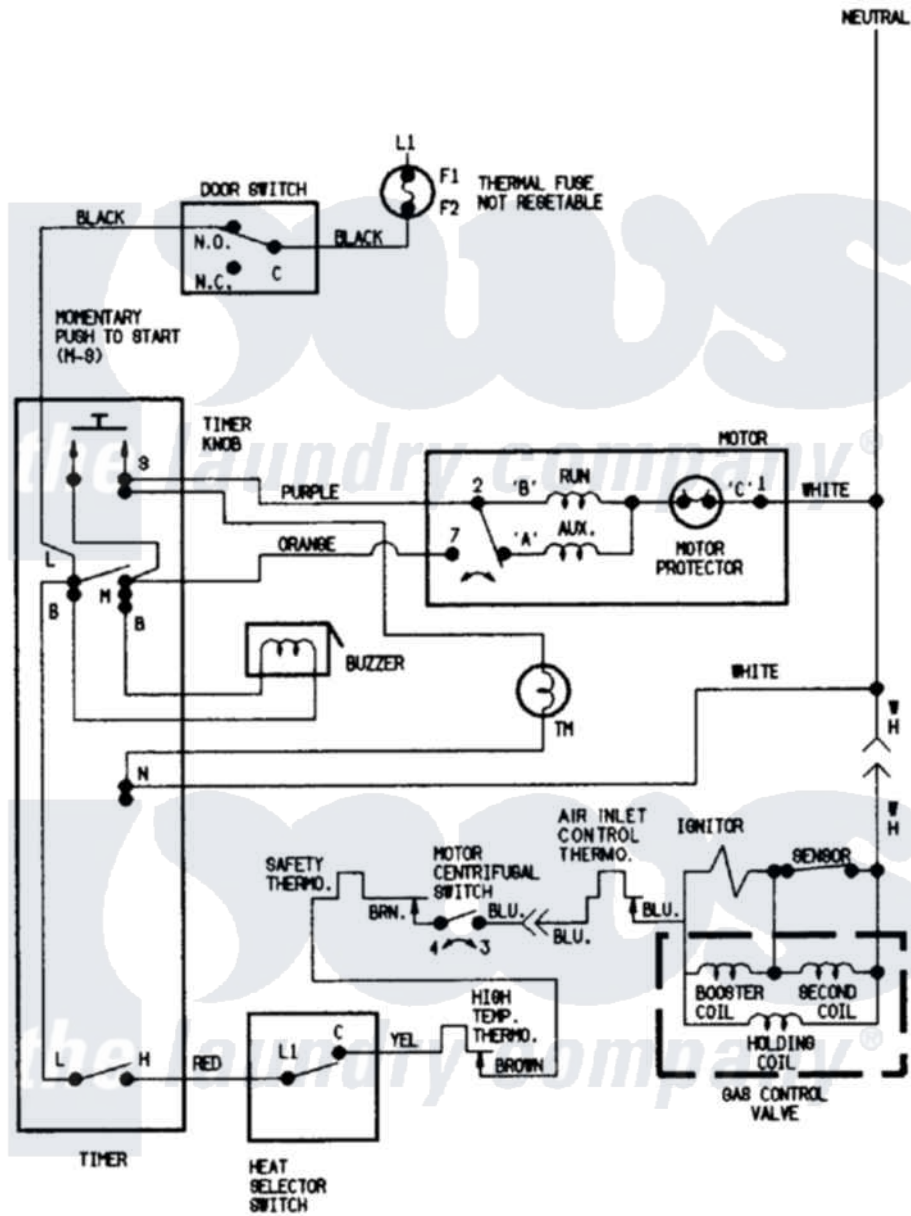

Magic Chef YG204KW 07 - WIRING INFORMATION

Magic Chef [Residential Magic Chef YG204KW Dryer Parts](#) Parts Diagram 07 - WIRING INFORMATION
 Click on the part number to view part

Item	Original Part Number	Replaced By	Status	Part Description
NI	15001205		Not Available	WIRING INFORMATION