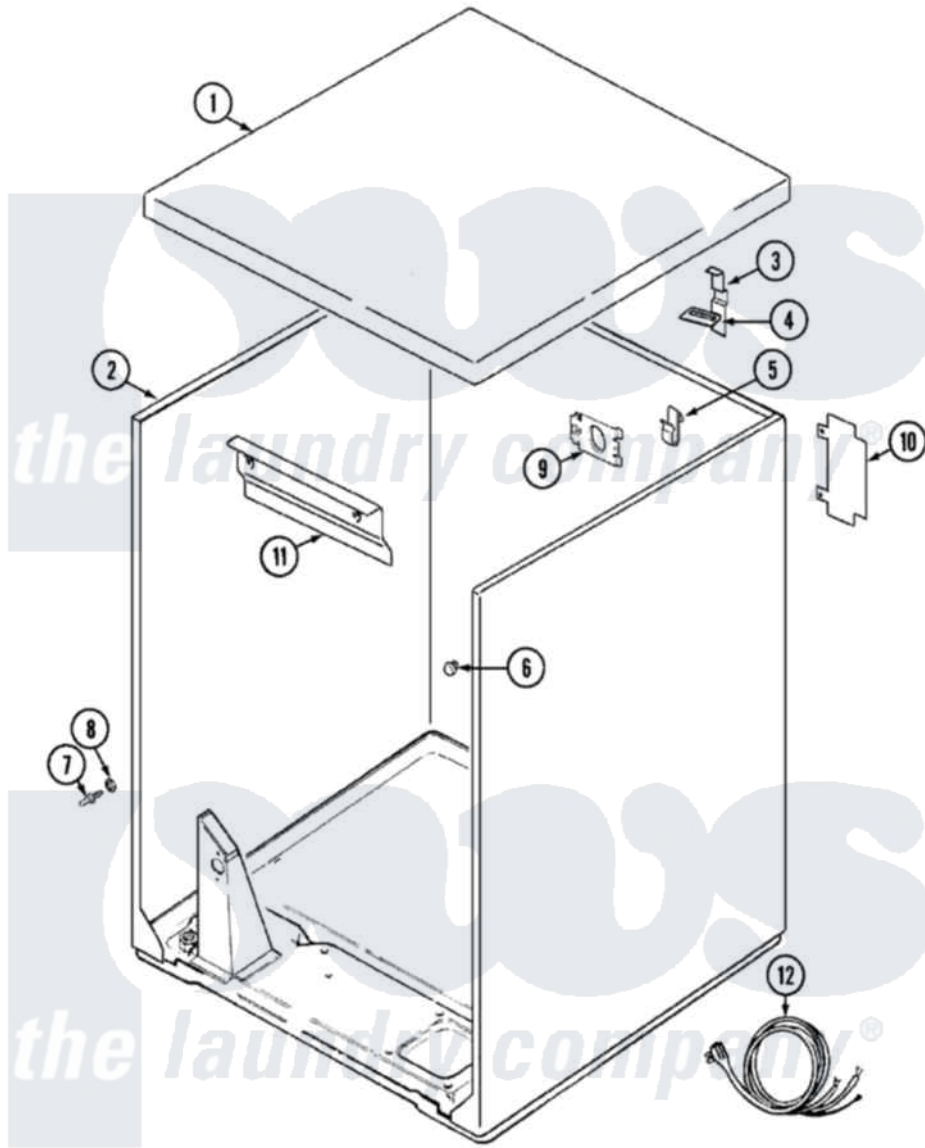

Magic Chef YG204LW 01 - CABINET

Magic Chef [Residential Magic Chef YG204LW Dryer Parts](#) Parts Diagram 01 - CABINET
 Click on the part number to view part

Item	Original Part Number	Replaced By	Status	Part Description
1	53-2435		Not Available	TOP, CABINET
2	53-2147	31001714		Cabinet And Base Assembly
3	63-5712			Hinge, Cabinet Top
4	33-0930			Pad, Top Hinge
"	25-3092	90767		Screw, 8A X 3/8 HeX Washer Head Tapping
5	25-3034			Clip, Wiring
6	33-2653			Bumper, Cabinet
7	53-0643			Pin, Locator
8	53-0200			Sleeve, Locator Pin
"	25-0224	3400029		Nut, Adapter Plate
9	53-0135		Not Available	SUPPORT, POWER CORD
10	53-0284			Cover, Terminal
"	25-7857	90767		Screw, 8A X 3/8 HeX Washer Head Tapping